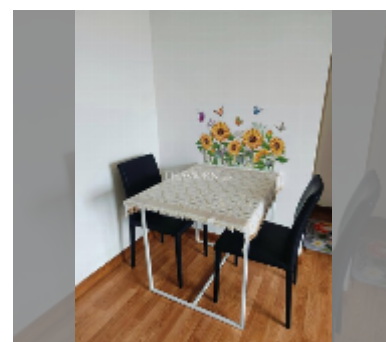

Condo for sale 1 bedroom 30 m² in The Trust Condo South Pattaya, Pattaya

฿ 1,680,000

UNIT PARAMETERS:

UID	FS-241493
quota	thai quota
type	1 bedroom
size	30m²
floor	8
view	pool view
quality	good
equipment: furniture	
online viewing	yes

PROJECT PARAMETERS:

district	Theprasit
buildings	1
floors	24
built in	2014

FACILITIES:

General information: highrise, underground parking, open parking.

Swimming pool: swimming pool, kids pool.

Chill zone: barbeque areas.

Other: reception, lobby, CCTV, security.