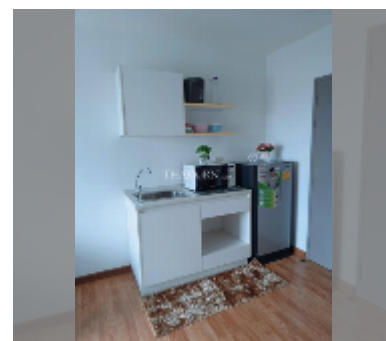

Condo for sale 1 bedroom 30 m² in The Trust Condo South Pattaya, Pattaya

฿ 1,680,000

UNIT PARAMETERS:

UID	FS-241493
quota	thai quota
type	1 bedroom
size	30m²
floor	8
view	pool view
quality	good
equipment: furniture	
online viewing	yes

PROJECT PARAMETERS:

district	Theprasit
buildings	1
floors	24
built in	2014

FACILITIES:

General information: highrise, underground parking, open parking.

Swimming pool: swimming pool, kids pool.

Chill zone: barbeque areas.

Other: reception, lobby, CCTV, security.