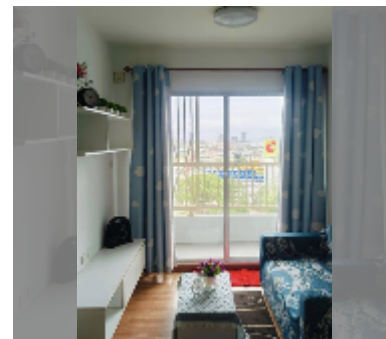

Condo for sale 1 bedroom 30 m² in The Trust Condo South Pattaya, Pattaya

฿ 1,680,000

UNIT PARAMETERS:

UID	FS-241493
quota	thai quota
type	1 bedroom
size	30m²
floor	8
view	pool view
quality	good
equipment: furniture	
online viewing	yes

PROJECT PARAMETERS:

district	Theprasit
buildings	1
floors	24
built in	2014

FACILITIES:

General information: highrise, underground parking, open parking.

Swimming pool: swimming pool, kids pool.

Chill zone: barbeque areas.

Other: reception, lobby, CCTV, security.