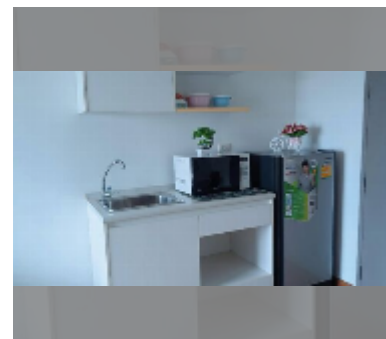

Condo for sale 1 bedroom 30 m² in The Trust Condo South Pattaya, Pattaya

฿ 1,680,000

UNIT PARAMETERS:

UID	FS-241493
quota	thai quota
type	1 bedroom
size	30m²
floor	8
view	pool view
quality	good
equipment: furniture	
online viewing	yes

PROJECT PARAMETERS:

district	Theprasit
buildings	1
floors	24
built in	2014

FACILITIES:

General information: highrise, underground parking, open parking.
Swimming pool: swimming pool, kids pool.
Chill zone: barbeque areas.
Other: reception, lobby, CCTV, security.