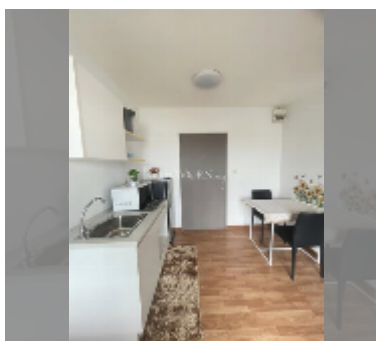

Condo for sale 1 bedroom 30 m² in The Trust Condo South Pattaya, Pattaya

฿ 1,680,000

UNIT PARAMETERS:

UID	FS-241493
quota	thai quota
type	1 bedroom
size	30m²
floor	8
view	pool view
quality	good
equipment: furniture	
online viewing	yes

PROJECT PARAMETERS:

district	Theprasit
buildings	1
floors	24
built in	2014

FACILITIES:

General information: highrise, underground parking, open parking.

Swimming pool: swimming pool, kids pool.

Chill zone: barbeque areas.

Other: reception, lobby, CCTV, security.