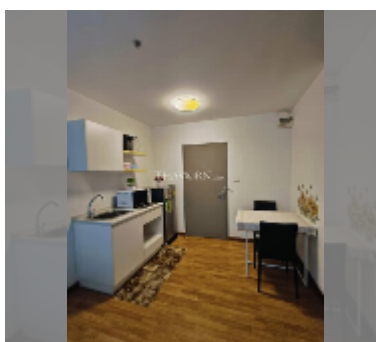

Condo for sale 1 bedroom 30 m² in The Trust Condo South Pattaya, Pattaya

฿ 1,680,000

UNIT PARAMETERS:

UID	FS-241493
quota	thai quota
type	1 bedroom
size	30m²
floor	8
view	pool view
quality	good
equipment: furniture	
online viewing	yes

PROJECT PARAMETERS:

district	Theprasit
buildings	1
floors	24
built in	2014

FACILITIES:

General information: highrise, underground parking, open parking.

Swimming pool: swimming pool, kids pool.

Chill zone: barbeque areas.

Other: reception, lobby, CCTV, security.