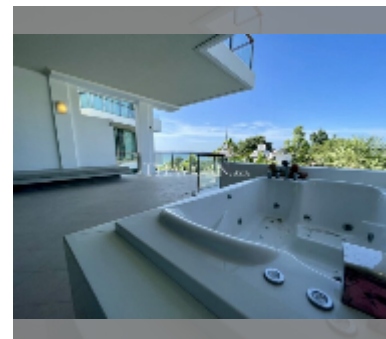

Condo for sale 2 bedroom 126.65 m² in The Sanctuary, Pattaya

฿ 14,000,000

UNIT PARAMETERS:

UID	FS-241483
quota	thai quota
type	2 bedroom
size	126.65m ²
floor	2
view	sea view
quality	good
equipment: furniture, air conditioner, television, refrigerator	

PROJECT PARAMETERS:

district	Wongamat
buildings	5
floors	8
built in	2009
maintenance	฿ 53,193/year

FACILITIES:

General information: boutique, underground parking.

Swimming pool: swimming pool.

Chill zone: chill zone, garden.

Health zone: gym, sauna.

Other: lobby, kids playgarden, CCTV, security, minimart.

[details](#)