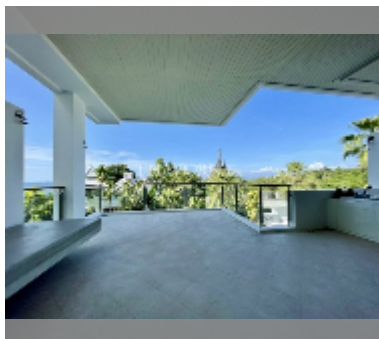

Condo for sale 2 bedroom 126.65 m² in The Sanctuary, Pattaya

฿ 14,000,000

UNIT PARAMETERS:

UID	FS-241483
quota	thai quota
type	2 bedroom
size	126.65m²
floor	2
view	sea view
quality	good
equipment: furniture, air conditioner, television, refrigerator	

PROJECT PARAMETERS:

district	Wongamat
buildings	5
floors	8
built in	2009
maintenance	฿ 53,193/year

FACILITIES:

General information: boutique, underground parking.

Swimming pool: swimming pool.

Chill zone: chill zone, garden.

Health zone: gym, sauna.

Other: lobby, kids playgarden, CCTV, security, minimart.