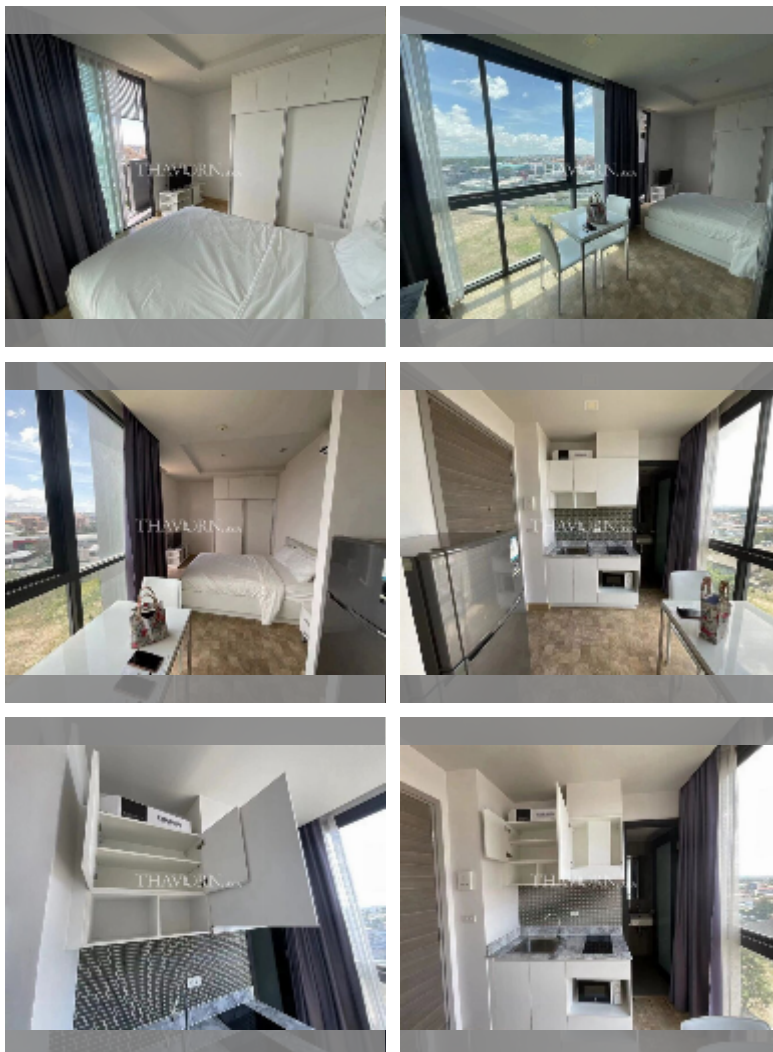

Condo for sale studio 23 m² in Pattaya Posh Condominium, Pattaya

฿ 1,390,000

UNIT PARAMETERS:

UID	FS-241476
quota	foreign quota
type	studio
size	23m²
floor	8
view	city view
online viewing	yes

PROJECT PARAMETERS:

district	Wongamat
buildings	1
floors	35
built in	2016
maintenance	฿ 13,800/year

FACILITIES:

General information: highrise, meters to beach: 1900, minutes to beach: 5, pets are allowed, covered parking.

Swimming pool: swimming pool, rooftop pool, jacuzzi, sunbathing area.

Chill zone: garden.

Health zone: gym, sauna, tennis court.

Other: reception, lobby, CCTV, security.