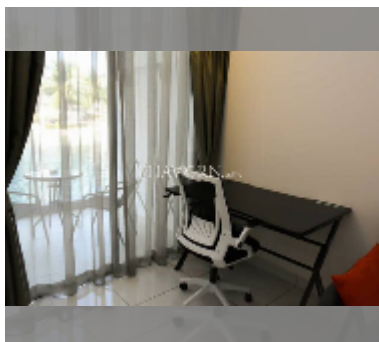

Condo for sale 1 bedroom 40 m² in Laguna Beach Resort, Pattaya

฿ 2,630,000

UNIT PARAMETERS:

UID	FS-241473
quota	foreign quota
type	1 bedroom
size	40m ²
floor	1
view	pool access

PROJECT PARAMETERS:

district	Jomtien
buildings	3
floors	8
built in	2015
maintenance	฿ 16,800/year

Health zone: gym.

Other: reception, clubhouse, kids playgarden, security, minimart, laundry.

[details](#)