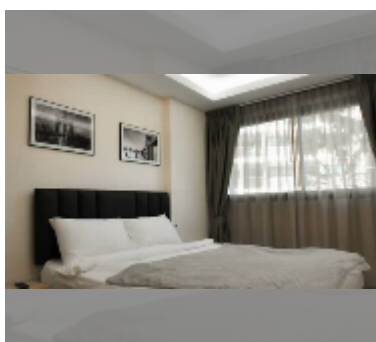

Condo for sale 1 bedroom 40 m² in Laguna Beach Resort, Pattaya

฿ 2,630,000

UNIT PARAMETERS:

UID	FS-241473
quota	foreign quota
type	1 bedroom
size	40m²
floor	1
view	pool access

PROJECT PARAMETERS:

district	Jomtien
buildings	3
floors	8
built in	2015
maintenance	฿ 16,800/year

FACILITIES:

General information: resort, meters to beach: 500, underground parking.

Swimming pool: swimming pool, kids pool, water slides, waterfall, jacuzzi, sunbathing area, artificial beach.

Chill zone: chill zone, garden.

Health zone: gym.

Other: reception, clubhouse, kids playgarden, security, minimart, laundry.