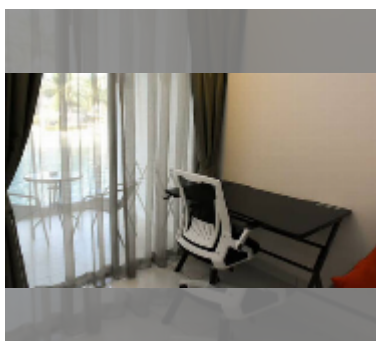

Condo for sale 1 bedroom 40 m² in Laguna Beach Resort, Pattaya

฿ 2,630,000

UNIT PARAMETERS:

UID	FS-241473
quota	foreign quota
type	1 bedroom
size	40m²
floor	1
view	pool access

PROJECT PARAMETERS:

district	Jomtien
buildings	3
floors	8
built in	2015
maintenance	฿ 16,800/year

FACILITIES:

General information: resort, meters to beach: 500, underground parking.

Swimming pool: swimming pool, kids pool, water slides, waterfall, jacuzzi, sunbathing area, artificial beach.

Chill zone: chill zone, garden.

Health zone: gym.

Other: reception, clubhouse, kids playgarden, security, minimart, laundry.