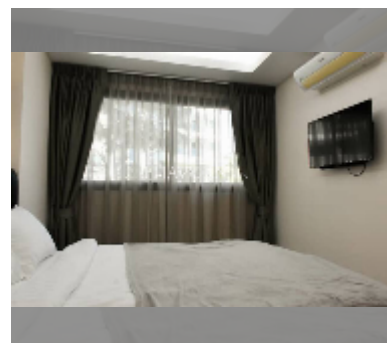

Condo for sale 1 bedroom 40 m² in Laguna Beach Resort, Pattaya

฿ 2,630,000

UNIT PARAMETERS:

UID	FS-241473
quota	foreign quota
type	1 bedroom
size	40m²
floor	1
view	pool access

PROJECT PARAMETERS:

district	Jomtien
buildings	3
floors	8
built in	2015
maintenance	฿ 16,800/year

FACILITIES:

General information: resort, meters to beach: 500, underground parking.

Swimming pool: swimming pool, kids pool, water slides, waterfall, jacuzzi, sunbathing area, artificial beach.

Chill zone: chill zone, garden.

Health zone: gym.

Other: reception, clubhouse, kids playgarden, security, minimart, laundry.