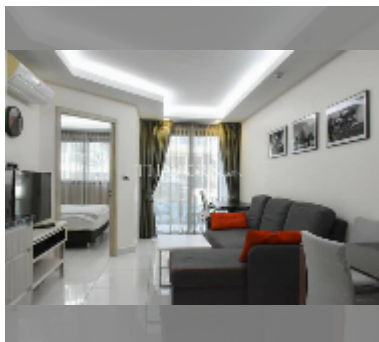

Condo for sale 1 bedroom 40 m² in Laguna Beach Resort, Pattaya

฿ 2,630,000

UNIT PARAMETERS:

UID	FS-241473
quota	foreign quota
type	1 bedroom
size	40m²
floor	1
view	pool access

PROJECT PARAMETERS:

district	Jomtien
buildings	3
floors	8
built in	2015
maintenance	฿ 16,800/year

FACILITIES:

General information: resort, meters to beach: 500, underground parking.

Swimming pool: swimming pool, kids pool, water slides, waterfall, jacuzzi, sunbathing area, artificial beach.

Chill zone: chill zone, garden.

Health zone: gym.

Other: reception, clubhouse, kids playgarden, security, minimart, laundry.