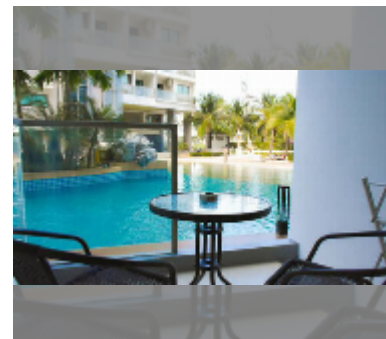

### FACILITIES:

**General information:** resort, meters to beach: 500, underground parking.

**Swimming pool:** swimming pool, kids pool, water slides, waterfall, jacuzzi, sunbathing area, artificial beach.

**Chill zone:** chill zone, garden.

**Health zone:** gym.

**Other:** reception, clubhouse, kids playgarden, security, minimart, laundry.

[details](#)