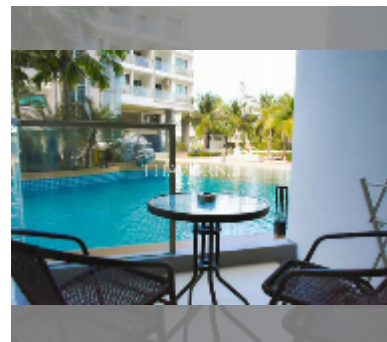

Condo for sale 1 bedroom 40 m² in Laguna Beach Resort, Pattaya

฿ 2,630,000

UNIT PARAMETERS:

UID	FS-241473
quota	foreign quota
type	1 bedroom
size	40m ²
floor	1
view	pool access

PROJECT PARAMETERS:

district	Jomtien
buildings	3
floors	8
built in	2015
maintenance	฿ 16,800/year

FACILITIES:

General information: resort, meters to beach: 500, underground parking.

Swimming pool: swimming pool, kids pool, water slides, waterfall, jacuzzi, sunbathing area, artificial beach.

Chill zone: chill zone, garden.

Health zone: gym.

Other: reception, clubhouse, kids playgarden, security, minimart, laundry.

[details](#)