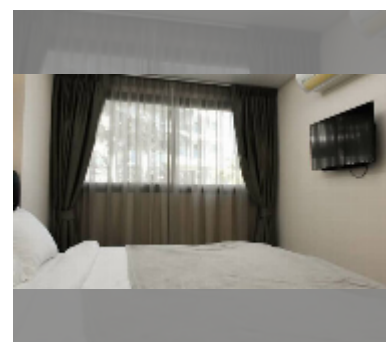

Condo for sale 1 bedroom 40 m² in Laguna Beach Resort, Pattaya

฿ 2,630,000

UNIT PARAMETERS:

UID	FS-241473
quota	foreign quota
type	1 bedroom
size	40m²
floor	1
view	pool access

PROJECT PARAMETERS:

district	Jomtien
buildings	3
floors	8
built in	2015
maintenance	฿ 16,800/year

FACILITIES:

General information: resort, meters to beach: 500, underground parking.

Swimming pool: swimming pool, kids pool, water slides, waterfall, jacuzzi, sunbathing area, artificial beach.

Chill zone: chill zone, garden.

Health zone: gym.

Other: reception, clubhouse, kids playgarden, security, minimart, laundry.