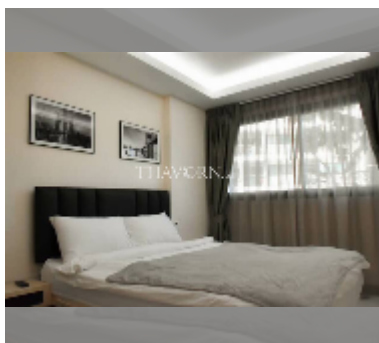

Condo for sale 1 bedroom 40 m² in Laguna Beach Resort, Pattaya

฿ 2,630,000

UNIT PARAMETERS:

UID	FS-241473
quota	foreign quota
type	1 bedroom
size	40m²
floor	1
view	pool access

PROJECT PARAMETERS:

district	Jomtien
buildings	3
floors	8
built in	2015
maintenance	฿ 16,800/year

FACILITIES:

General information: resort, meters to beach: 500, underground parking.

Swimming pool: swimming pool, kids pool, water slides, waterfall, jacuzzi, sunbathing area, artificial beach.

Chill zone: chill zone, garden.

Health zone: gym.

Other: reception, clubhouse, kids playgarden, security, minimart, laundry.