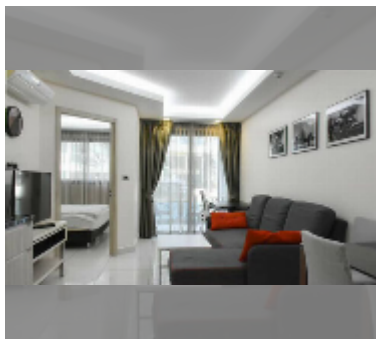

Condo for sale 1 bedroom 40 m² in Laguna Beach Resort, Pattaya

฿ 2,630,000

UNIT PARAMETERS:

UID	FS-241473
quota	foreign quota
type	1 bedroom
size	40m²
floor	1
view	pool access

PROJECT PARAMETERS:

district	Jomtien
buildings	3
floors	8
built in	2015
maintenance	฿ 16,800/year

FACILITIES:

General information: resort, meters to beach: 500, underground parking.

Swimming pool: swimming pool, kids pool, water slides, waterfall, jacuzzi, sunbathing area, artificial beach.

Chill zone: chill zone, garden.

Health zone: gym.

Other: reception, clubhouse, kids playgarden, security, minimart, laundry.