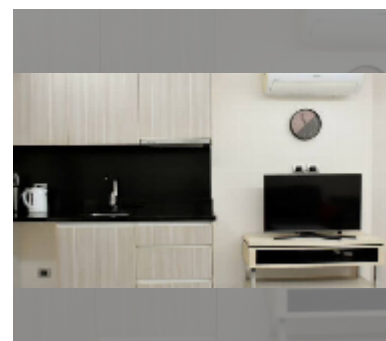

Condo for sale 1 bedroom 40 m² in Laguna Beach Resort, Pattaya

฿ 2,630,000

UNIT PARAMETERS:

UID	FS-241473
quota	foreign quota
type	1 bedroom
size	40m²
floor	1
view	pool access

PROJECT PARAMETERS:

district	Jomtien
buildings	3
floors	8
built in	2015
maintenance	฿ 16,800/year

FACILITIES:

General information: resort, meters to beach: 500, underground parking.

Swimming pool: swimming pool, kids pool, water slides, waterfall, jacuzzi, sunbathing area, artificial beach.

Chill zone: chill zone, garden.

Health zone: gym.

Other: reception, clubhouse, kids playgarden, security, minimart, laundry.