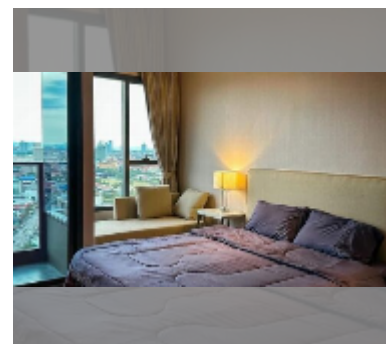

Condo for sale 1 bedroom 28 m² in Once Pattaya, Pattaya

฿ 3,590,000

UNIT PARAMETERS:

UID	FS-241472
quota	thai quota
type	1 bedroom
size	28m ²
floor	17
view	city view
quality	excellent
equipment: furniture, kitchen appliances, air conditioner, washing-machine, refrigerator	
online viewing	yes

Health zone: gym.

Other: reception, lobby, kids playgarden, CCTV, security, minimart, room service.

details