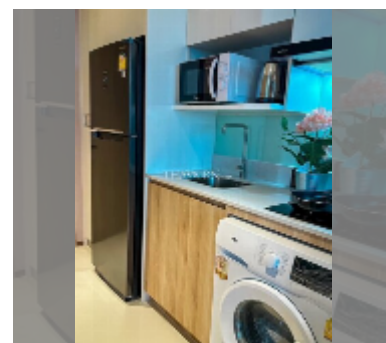

Condo for sale 1 bedroom 28 m² in Once Pattaya, Pattaya

฿ 3,590,000

UNIT PARAMETERS:

UID	FS-241472
quota	thai quota
type	1 bedroom
size	28m²
floor	17
view	city view
quality	excellent
equipment: furniture, kitchen appliances, air conditioner, washing-machine, refrigerator	
online viewing	yes

PROJECT PARAMETERS:

district	Wongamat
buildings	1
floors	32
built in	2023

FACILITIES:

General information: highrise, multy-level parking.

Swimming pool: swimming pool, rooftop pool, infinity view.

Chill zone: chill zone, garden, rooftop chillout.

Health zone: gym.

Other: reception, lobby, kids playgarden, CCTV, security, minimart, room service.