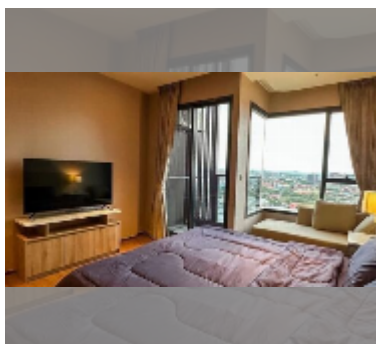

Condo for sale 1 bedroom 28 m² in Once Pattaya, Pattaya

฿ 3,590,000

UNIT PARAMETERS:

UID	FS-241472
quota	thai quota
type	1 bedroom
size	28m²
floor	17
view	city view
quality	excellent
equipment: furniture, kitchen appliances, air conditioner, washing-machine, refrigerator	
online viewing	yes

PROJECT PARAMETERS:

district	Wongamat
buildings	1
floors	32
built in	2023

FACILITIES:

General information: highrise, multy-level parking.

Swimming pool: swimming pool, rooftop pool, infinity view.

Chill zone: chill zone, garden, rooftop chillout.

Health zone: gym.

Other: reception, lobby, kids playgarden, CCTV, security, minimart, room service.