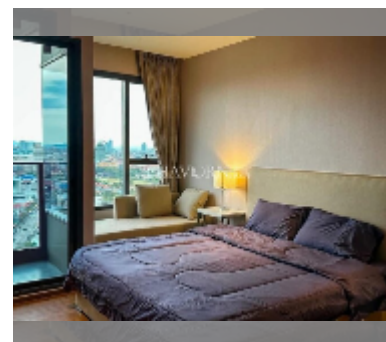

Condo for sale 1 bedroom 28 m² in Once Pattaya, Pattaya

฿ 3,590,000

UNIT PARAMETERS:

UID	FS-241472
quota	thai quota
type	1 bedroom
size	28m²
floor	17
view	city view
quality	excellent
equipment: furniture, kitchen appliances, air conditioner, washing-machine, refrigerator	
online viewing	yes

PROJECT PARAMETERS:

district	Wongamat
buildings	1
floors	32
built in	2023

FACILITIES:

General information: highrise, multy-level parking.

Swimming pool: swimming pool, rooftop pool, infinity view.

Chill zone: chill zone, garden, rooftop chillout.

Health zone: gym.

Other: reception, lobby, kids playgarden, CCTV, security, minimart, room service.