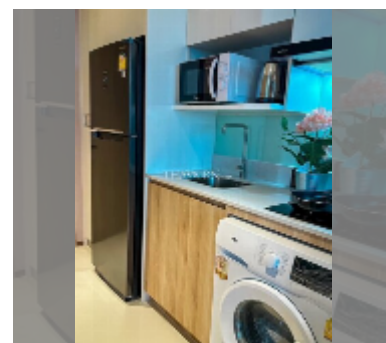

Condo for sale 1 bedroom 28 m² in Once Pattaya, Pattaya

฿ 3,590,000

UNIT PARAMETERS:

UID	FS-241472
quota	thai quota
type	1 bedroom
size	28m ²
floor	17
view	city view
quality	excellent
equipment: furniture, kitchen appliances, air conditioner, washing-machine, refrigerator	
online viewing	yes

Health zone: gym.

Other: reception, lobby, kids playgarden, CCTV, security, minimart, room service.

details