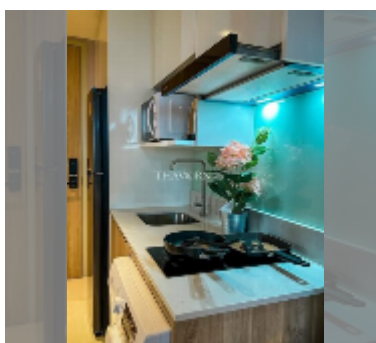

Condo for sale 1 bedroom 28 m² in Once Pattaya, Pattaya

฿ 3,590,000

UNIT PARAMETERS:

UID	FS-241472
quota	thai quota
type	1 bedroom
size	28m²
floor	17
view	city view
quality	excellent
equipment: furniture, kitchen appliances, air conditioner, washing-machine, refrigerator	
online viewing	yes

PROJECT PARAMETERS:

district	Wongamat
buildings	1
floors	32
built in	2023

FACILITIES:

General information: highrise, multy-level parking.

Swimming pool: swimming pool, rooftop pool, infinity view.

Chill zone: chill zone, garden, rooftop chillout.

Health zone: gym.

Other: reception, lobby, kids playgarden, CCTV, security, minimart, room service.