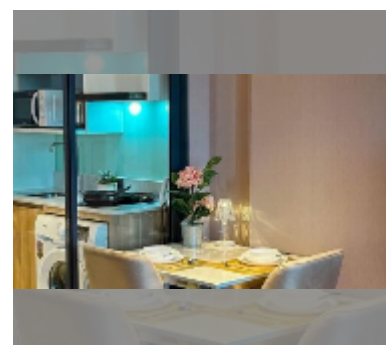

Condo for sale 1 bedroom 28 m² in Once Pattaya, Pattaya

฿ 3,590,000

UNIT PARAMETERS:

UID	FS-241472
quota	thai quota
type	1 bedroom
size	28m ²
floor	17
view	city view
quality	excellent
equipment: furniture, kitchen appliances, air conditioner, washing-machine, refrigerator	
online viewing	yes

Health zone: gym.

Other: reception, lobby, kids playgarden, CCTV, security, minimart, room service.

details