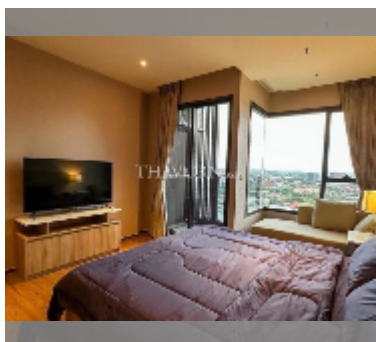

Condo for sale 1 bedroom 28 m² in Once Pattaya, Pattaya

฿ 3,590,000

UNIT PARAMETERS:

UID	FS-241472
quota	thai quota
type	1 bedroom
size	28m²
floor	17
view	city view
quality	excellent
equipment: furniture, kitchen appliances, air conditioner, washing-machine, refrigerator	
online viewing	yes

PROJECT PARAMETERS:

district	Wongamat
buildings	1
floors	32
built in	2023

FACILITIES:

General information: highrise, multy-level parking.

Swimming pool: swimming pool, rooftop pool, infinity view.

Chill zone: chill zone, garden, rooftop chillout.

Health zone: gym.

Other: reception, lobby, kids playgarden, CCTV, security, minimart, room service.