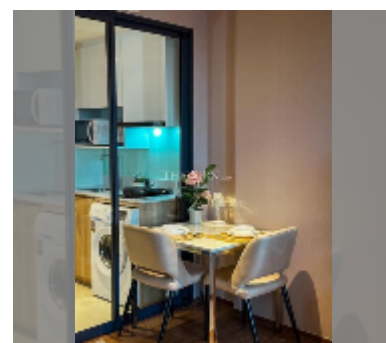

Condo for sale 1 bedroom 28 m² in Once Pattaya, Pattaya

฿ 3,590,000

UNIT PARAMETERS:

UID	FS-241472
quota	thai quota
type	1 bedroom
size	28m²
floor	17
view	city view
quality	excellent
equipment: furniture, kitchen appliances, air conditioner, washing-machine, refrigerator	
online viewing	yes

PROJECT PARAMETERS:

district	Wongamat
buildings	1
floors	32
built in	2023

FACILITIES:

General information: highrise, multy-level parking.

Swimming pool: swimming pool, rooftop pool, infinity view.

Chill zone: chill zone, garden, rooftop chillout.

Health zone: gym.

Other: reception, lobby, kids playgarden, CCTV, security, minimart, room service.