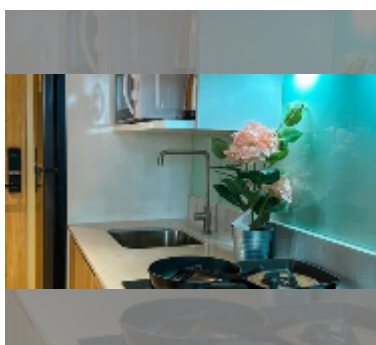

Condo for sale 1 bedroom 28 m² in Once Pattaya, Pattaya

฿ 3,590,000

UNIT PARAMETERS:

UID	FS-241472
quota	thai quota
type	1 bedroom
size	28m²
floor	17
view	city view
quality	excellent
equipment: furniture, kitchen appliances, air conditioner, washing-machine, refrigerator	
online viewing	yes

PROJECT PARAMETERS:

district	Wongamat
buildings	1
floors	32
built in	2023

FACILITIES:

General information: highrise, multy-level parking.

Swimming pool: swimming pool, rooftop pool, infinity view.

Chill zone: chill zone, garden, rooftop chillout.

Health zone: gym.

Other: reception, lobby, kids playgarden, CCTV, security, minimart, room service.