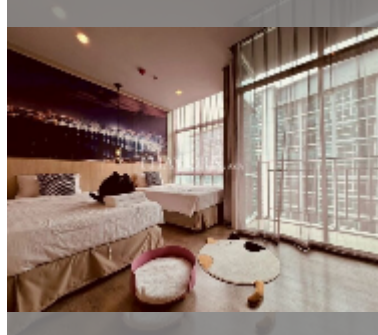

Condo for sale studio 25 m² in The Twin Tower Jomtien, Pattaya

฿ 1,900,000

UNIT PARAMETERS:

UID	FS-241471
quota	thai quota
type	studio
size	25m ²
floor	27
view	partial sea view
online viewing	yes

PROJECT PARAMETERS:

district	Jomtien
buildings	2
floors	31
built in	2015
maintenance	฿ 7,500/year

FACILITIES:

General information: highrise, meters to beach: 500, open parking, covered parking.

Swimming pool: swimming pool.

Health zone: gym.

Other: reception, lobby, CCTV, security, laundry.

details