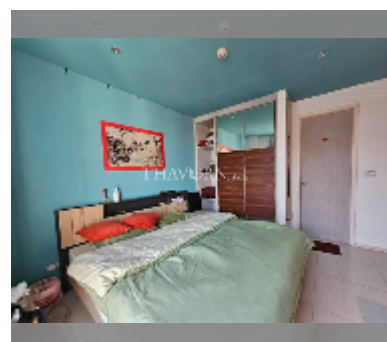

Condo for sale 2 bedroom 74 m² in Atlantis Condo Resort, Pattaya

฿ 3,800,000

UNIT PARAMETERS:

UID	FS-241469
quota	foreign quota
type	2 bedroom
size	74m²
floor	8
view	pool view

PROJECT PARAMETERS:

district	Jomtien
buildings	5
floors	8
built in	2014
maintenance	฿ 31,080/year

FACILITIES:

General information: resort, meters to beach: 500, minutes to beach: 5, open parking, covered parking.

Swimming pool: swimming pool, kids pool, water slides, waterfall, jacuzzi.

Chill zone: chill zone, garden.

Health zone: gym, sauna, hamam.

Other: reception, lobby, clubhouse, games room, kids playgarden, CCTV, security, minimart, laundry.