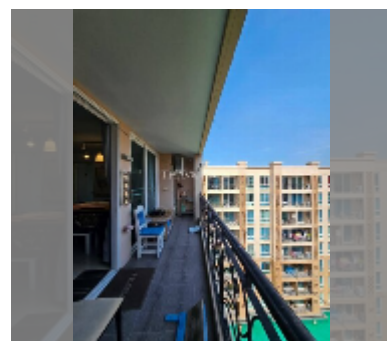

Condo for sale 2 bedroom 74 m² in Atlantis Condo Resort, Pattaya

฿ 3,800,000

UNIT PARAMETERS:

UID	FS-241469
quota	foreign quota
type	2 bedroom
size	74m²
floor	8
view	pool view

PROJECT PARAMETERS:

district	Jomtien
buildings	5
floors	8
built in	2014
maintenance	฿ 31,080/year

FACILITIES:

General information: resort, meters to beach: 500, minutes to beach: 5, open parking, covered parking.

Swimming pool: swimming pool, kids pool, water slides, waterfall, jacuzzi.

Chill zone: chill zone, garden.

Health zone: gym, sauna, hamam.

Other: reception, lobby, clubhouse, games room, kids playgarden, CCTV, security, minimart, laundry.