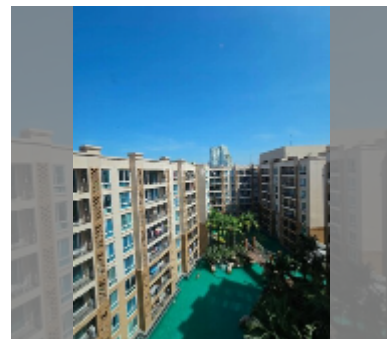

Condo for sale 2 bedroom 74 m² in Atlantis Condo Resort, Pattaya

฿ 3,800,000

UNIT PARAMETERS:

UID	FS-241469
quota	foreign quota
type	2 bedroom
size	74m²
floor	8
view	pool view

PROJECT PARAMETERS:

district	Jomtien
buildings	5
floors	8
built in	2014
maintenance	฿ 31,080/year

FACILITIES:

General information: resort, meters to beach: 500, minutes to beach: 5, open parking, covered parking.

Swimming pool: swimming pool, kids pool, water slides, waterfall, jacuzzi.

Chill zone: chill zone, garden.

Health zone: gym, sauna, hamam.

Other: reception, lobby, clubhouse, games room, kids playgarden, CCTV, security, minimart, laundry.