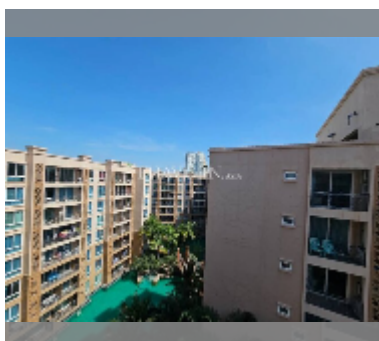

Condo for sale 2 bedroom 74 m² in Atlantis Condo Resort, Pattaya

฿ 3,800,000

UNIT PARAMETERS:

UID	FS-241469
quota	foreign quota
type	2 bedroom
size	74m²
floor	8
view	pool view

PROJECT PARAMETERS:

district	Jomtien
buildings	5
floors	8
built in	2014
maintenance	฿ 31,080/year

FACILITIES:

General information: resort, meters to beach: 500, minutes to beach: 5, open parking, covered parking.

Swimming pool: swimming pool, kids pool, water slides, waterfall, jacuzzi.

Chill zone: chill zone, garden.

Health zone: gym, sauna, hamam.

Other: reception, lobby, clubhouse, games room, kids playgarden, CCTV, security, minimart, laundry.