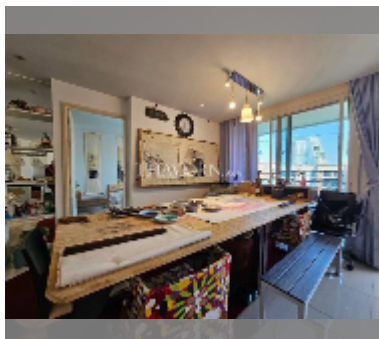

Condo for sale 2 bedroom 74 m² in Atlantis Condo Resort, Pattaya

฿ 3,800,000

UNIT PARAMETERS:

UID	FS-241469
quota	foreign quota
type	2 bedroom
size	74m²
floor	8
view	pool view

PROJECT PARAMETERS:

district	Jomtien
buildings	5
floors	8
built in	2014
maintenance	฿ 31,080/year

FACILITIES:

General information: resort, meters to beach: 500, minutes to beach: 5, open parking, covered parking.

Swimming pool: swimming pool, kids pool, water slides, waterfall, jacuzzi.

Chill zone: chill zone, garden.

Health zone: gym, sauna, hamam.

Other: reception, lobby, clubhouse, games room, kids playgarden, CCTV, security, minimart, laundry.