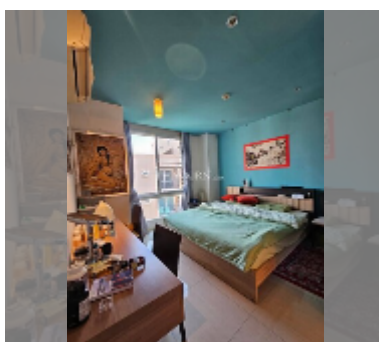

Condo for sale 2 bedroom 74 m² in Atlantis Condo Resort, Pattaya

฿ 3,800,000

UNIT PARAMETERS:

UID	FS-241469
quota	foreign quota
type	2 bedroom
size	74m²
floor	8
view	pool view

PROJECT PARAMETERS:

district	Jomtien
buildings	5
floors	8
built in	2014
maintenance	฿ 31,080/year

FACILITIES:

General information: resort, meters to beach: 500, minutes to beach: 5, open parking, covered parking.

Swimming pool: swimming pool, kids pool, water slides, waterfall, jacuzzi.

Chill zone: chill zone, garden.

Health zone: gym, sauna, hamam.

Other: reception, lobby, clubhouse, games room, kids playgarden, CCTV, security, minimart, laundry.