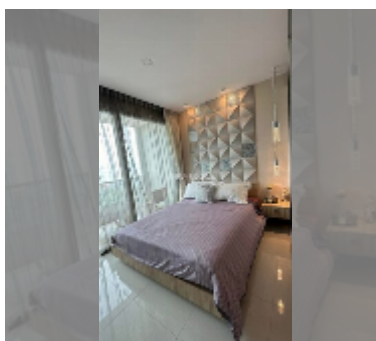

Condo for sale 1 bedroom 33.6 m² in The Riviera Jomtien, Pattaya

฿ 3,890,000

UNIT PARAMETERS:

UID	FS-241468
quota	thai quota
type	1 bedroom
size	33.6m²
floor	16
view	sea view
quality	excellent
equipment: furniture	
online viewing	yes

PROJECT PARAMETERS:

district	Jomtien
buildings	1
floors	46
built in	2019
maintenance	฿ 20,160/year

FACILITIES:

General information: highrise, pets are allowed, multy-level parking, covered parking.

Swimming pool: swimming pool, kids pool, rooftop pool, infinity view, waterfall, jacuzzi.

Chill zone: chill zone, garden, rooftop chillout.

Health zone: gym, sauna, hamam.

Other: reception, lobby, meeting room, games room, CCTV, security, laundry, room service.