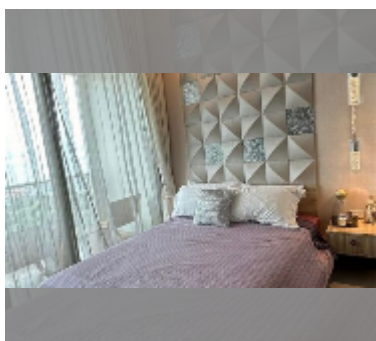

## Condo for sale 1 bedroom 33.6 m<sup>2</sup> in The Riviera Jomtien, Pattaya

#### UNIT PARAMETERS:

UID	FS-241468
quota	thai quota
type	1 bedroom
size	33.6m <sup>2</sup>
floor	16
view	sea view
quality	excellent
equipment: furniture	
online viewing	yes