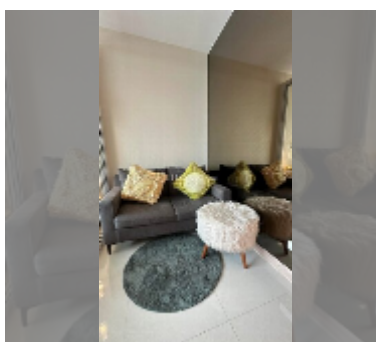

Condo for sale 1 bedroom 33.6 m² in The Riviera Jomtien, Pattaya

฿ 3,890,000

UNIT PARAMETERS:

UID	FS-241468
quota	thai quota
type	1 bedroom
size	33.6m²
floor	16
view	sea view
quality	excellent
equipment: furniture	
online viewing	yes

PROJECT PARAMETERS:

district	Jomtien
buildings	1
floors	46
built in	2019
maintenance	฿ 20,160/year

FACILITIES:

General information: highrise, pets are allowed, multy-level parking, covered parking.

Swimming pool: swimming pool, kids pool, rooftop pool, infinity view, waterfall, jacuzzi.

Chill zone: chill zone, garden, rooftop chillout.

Health zone: gym, sauna, hamam.

Other: reception, lobby, meeting room, games room, CCTV, security, laundry, room service.