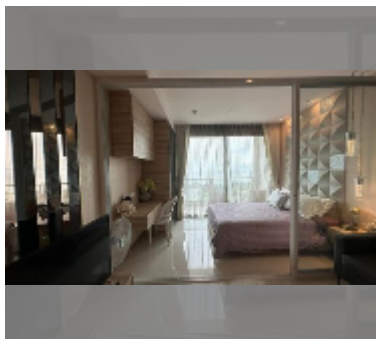

## Condo for sale 1 bedroom 33.6 m<sup>2</sup> in The Riviera Jomtien, Pattaya

#### UNIT PARAMETERS:

UID	FS-241468
quota	thai quota
type	1 bedroom
size	33.6m <sup>2</sup>
floor	16
view	sea view
quality	excellent
equipment: furniture	
online viewing	yes