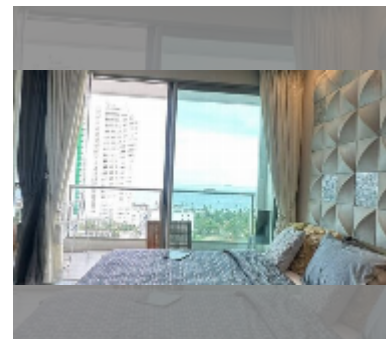

## Condo for sale 1 bedroom 33.6 m<sup>2</sup> in The Riviera Jomtien, Pattaya

#### UNIT PARAMETERS:

UID	FS-241468
quota	thai quota
type	1 bedroom
size	33.6m <sup>2</sup>
floor	16
view	sea view
quality	excellent
equipment: furniture	
online viewing	yes