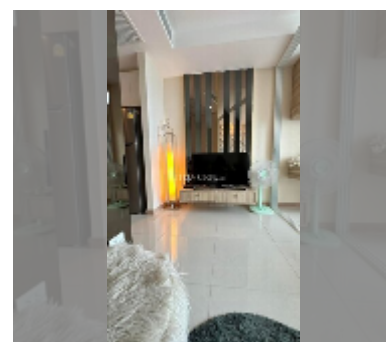

Condo for sale 1 bedroom 33.6 m² in The Riviera Jomtien, Pattaya

฿ 3,890,000

UNIT PARAMETERS:

UID	FS-241468
quota	thai quota
type	1 bedroom
size	33.6m ²
floor	16
view	sea view
quality	excellent
equipment: furniture	
online viewing	yes

Chill zone: chill zone, garden, rooftop chillout.

Health zone: gym, sauna, hamam.

Other: reception, lobby, meeting room, games room, CCTV, security, laundry, room service.

details