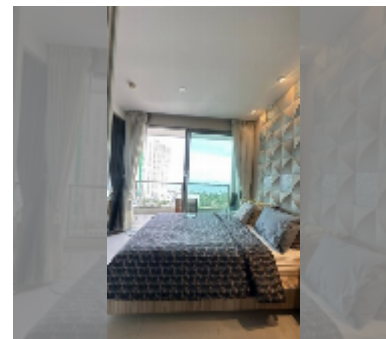

Condo for sale 1 bedroom 33.6 m² in The Riviera Jomtien, Pattaya

฿ 3,890,000

UNIT PARAMETERS:

UID	FS-241468
quota	thai quota
type	1 bedroom
size	33.6m²
floor	16
view	sea view
quality	excellent
equipment: furniture	
online viewing	yes

PROJECT PARAMETERS:

district	Jomtien
buildings	1
floors	46
built in	2019
maintenance	฿ 20,160/year

FACILITIES:

General information: highrise, pets are allowed, multy-level parking, covered parking.

Swimming pool: swimming pool, kids pool, rooftop pool, infinity view, waterfall, jacuzzi.

Chill zone: chill zone, garden, rooftop chillout.

Health zone: gym, sauna, hamam.

Other: reception, lobby, meeting room, games room, CCTV, security, laundry, room service.