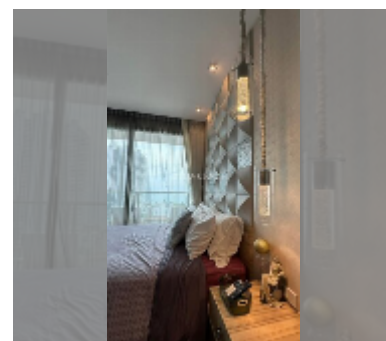

Condo for sale 1 bedroom 33.6 m² in The Riviera Jomtien, Pattaya

฿ 3,890,000

UNIT PARAMETERS:

UID	FS-241468
quota	thai quota
type	1 bedroom
size	33.6m²
floor	16
view	sea view
quality	excellent
equipment: furniture	
online viewing	yes

PROJECT PARAMETERS:

district	Jomtien
buildings	1
floors	46
built in	2019
maintenance	฿ 20,160/year

FACILITIES:

General information: highrise, pets are allowed, multy-level parking, covered parking.

Swimming pool: swimming pool, kids pool, rooftop pool, infinity view, waterfall, jacuzzi.

Chill zone: chill zone, garden, rooftop chillout.

Health zone: gym, sauna, hamam.

Other: reception, lobby, meeting room, games room, CCTV, security, laundry, room service.