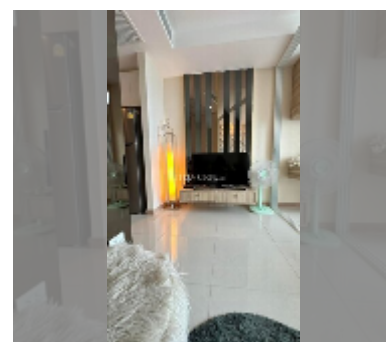

Condo for sale 1 bedroom 33.6 m² in The Riviera Jomtien, Pattaya

฿ 3,890,000

UNIT PARAMETERS:

UID	FS-241468
quota	thai quota
type	1 bedroom
size	33.6m ²
floor	16
view	sea view
quality	excellent
equipment: furniture	
online viewing	yes

Chill zone: chill zone, garden, rooftop chillout.

Health zone: gym, sauna, hamam.

Other: reception, lobby, meeting room, games room, CCTV, security, laundry, room service.

[details](#)