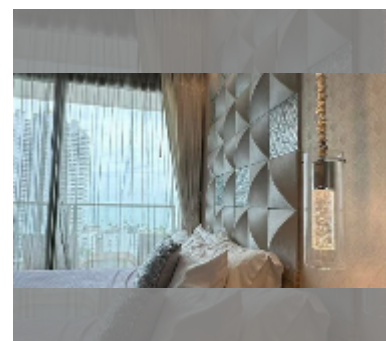

## Condo for sale 1 bedroom 33.6 m<sup>2</sup> in The Riviera Jomtien, Pattaya

#### UNIT PARAMETERS:

UID	FS-241468
quota	thai quota
type	1 bedroom
size	33.6m <sup>2</sup>
floor	16
view	sea view
quality	excellent
equipment: furniture	
online viewing	yes