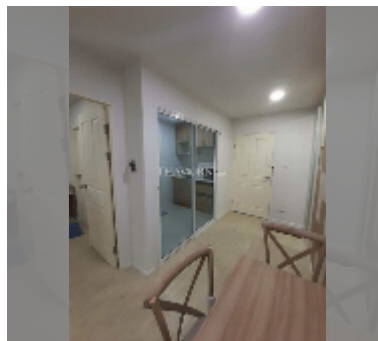

Condo for sale 1 bedroom 32 m² in S-Fifty Condominium, Pattaya

฿ 1,350,000

UNIT PARAMETERS:

UID	FS-241465
quota	thai quota
type	1 bedroom
size	32m²
floor	2
view	city view
quality	good
equipment: furniture	
online viewing	yes

PROJECT PARAMETERS:

district	Central Pattaya
buildings	5
floors	8
built in	2016

FACILITIES:

General information: lowrise, underground parking.

Swimming pool: swimming pool.

Chill zone: garden.

Health zone: gym.

Other: CCTV, security.