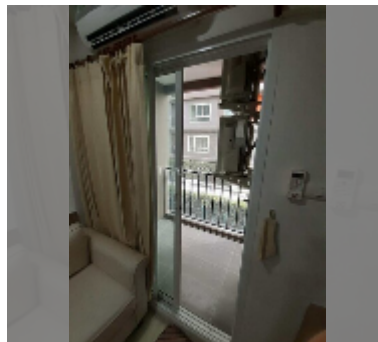

Condo for sale 1 bedroom 32 m² in S-Fifty Condominium, Pattaya

฿ 1,350,000

UNIT PARAMETERS:

UID	FS-241465
quota	thai quota
type	1 bedroom
size	32m²
floor	2
view	city view
quality	good
equipment: furniture	
online viewing	yes

PROJECT PARAMETERS:

district	Central Pattaya
buildings	5
floors	8
built in	2016

FACILITIES:

General information: lowrise, underground parking.

Swimming pool: swimming pool.

Chill zone: garden.

Health zone: gym.

Other: CCTV, security.