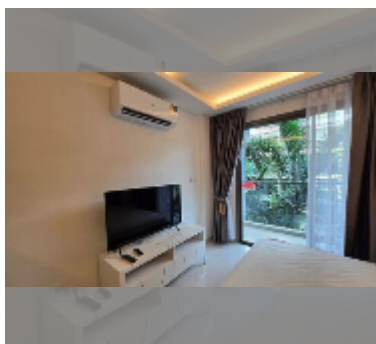

Condo for sale studio 26 m² in Club Royal, Pattaya

฿ 1,400,000

UNIT PARAMETERS:

UID	FS-241462
quota	thai quota
type	studio
size	26m²
floor	3
view	city view
quality	good
equipment: furniture	
online viewing	yes

PROJECT PARAMETERS:

district	Wongamat
buildings	4
floors	8
built in	2016
maintenance	฿ 12,480/year

FACILITIES:

General information: resort, meters to beach: 200, minutes to beach: 5, underground parking.

Swimming pool: swimming pool, kids pool, jacuzzi.

Chill zone: garden.

Health zone: gym.

Other: lobby, CCTV, security.