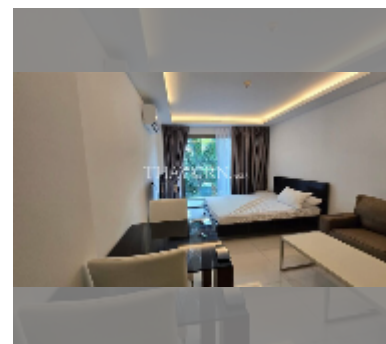

Condo for sale studio 26 m² in Club Royal, Pattaya

฿ 1,400,000

UNIT PARAMETERS:

UID	FS-241462
quota	thai quota
type	studio
size	26m²
floor	3
view	city view
quality	good
equipment: furniture	
online viewing	yes

PROJECT PARAMETERS:

district	Wongamat
buildings	4
floors	8
built in	2016
maintenance	฿ 12,480/year

FACILITIES:

General information: resort, meters to beach: 200, minutes to beach: 5, underground parking.

Swimming pool: swimming pool, kids pool, jacuzzi.

Chill zone: garden.

Health zone: gym.

Other: lobby, CCTV, security.