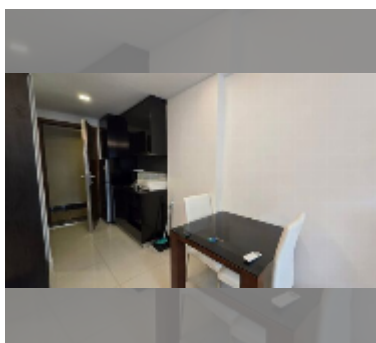

Condo for sale studio 26 m² in Club Royal, Pattaya

฿ 1,400,000

UNIT PARAMETERS:

UID	FS-241462
quota	thai quota
type	studio
size	26m²
floor	3
view	city view
quality	good
equipment: furniture	
online viewing	yes

PROJECT PARAMETERS:

district	Wongamat
buildings	4
floors	8
built in	2016
maintenance	฿ 12,480/year

FACILITIES:

General information: resort, meters to beach: 200, minutes to beach: 5, underground parking.

Swimming pool: swimming pool, kids pool, jacuzzi.

Chill zone: garden.

Health zone: gym.

Other: lobby, CCTV, security.