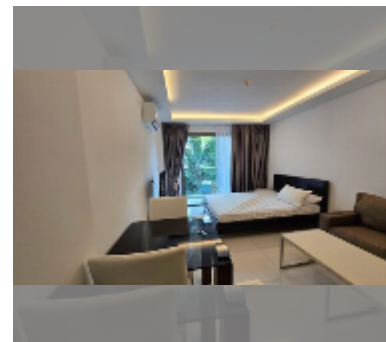

Condo for sale studio 26 m² in Club Royal, Pattaya

฿ 1,400,000

UNIT PARAMETERS:

UID	FS-241462
quota	thai quota
type	studio
size	26m²
floor	3
view	city view
quality	good
equipment: furniture	
online viewing	yes

PROJECT PARAMETERS:

district	Wongamat
buildings	4
floors	8
built in	2016
maintenance	฿ 12,480/year

FACILITIES:

General information: resort, meters to beach: 200, minutes to beach: 5, underground parking.

Swimming pool: swimming pool, kids pool, jacuzzi.

Chill zone: garden.

Health zone: gym.

Other: lobby, CCTV, security.