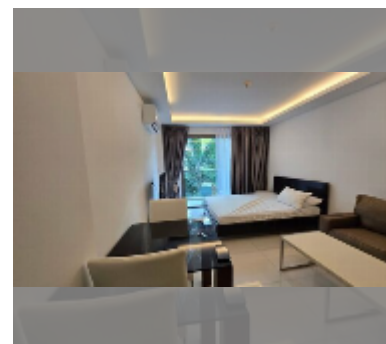

Condo for sale studio 26 m² in Club Royal, Pattaya

฿ 1,400,000

UNIT PARAMETERS:

UID	FS-241462
quota	thai quota
type	studio
size	26m²
floor	3
view	city view
quality	good
equipment: furniture	
online viewing	yes

PROJECT PARAMETERS:

district	Wongamat
buildings	4
floors	8
built in	2016
maintenance	฿ 12,480/year

FACILITIES:

General information: resort, meters to beach: 200, minutes to beach: 5, underground parking.

Swimming pool: swimming pool, kids pool, jacuzzi.

Chill zone: garden.

Health zone: gym.

Other: lobby, CCTV, security.