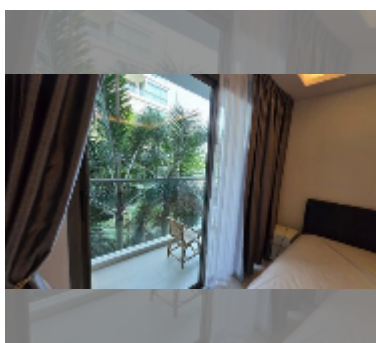

Condo for sale studio 26 m² in Club Royal, Pattaya

฿ 1,400,000

UNIT PARAMETERS:

UID	FS-241462
quota	thai quota
type	studio
size	26m²
floor	3
view	city view
quality	good
equipment: furniture	
online viewing	yes

PROJECT PARAMETERS:

district	Wongamat
buildings	4
floors	8
built in	2016
maintenance	฿ 12,480/year

FACILITIES:

General information: resort, meters to beach: 200, minutes to beach: 5, underground parking.

Swimming pool: swimming pool, kids pool, jacuzzi.

Chill zone: garden.

Health zone: gym.

Other: lobby, CCTV, security.