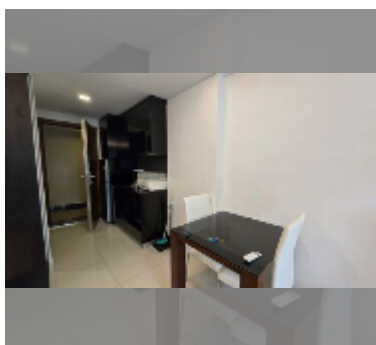

Condo for sale studio 26 m² in Club Royal, Pattaya

฿ 1,400,000

UNIT PARAMETERS:

UID	FS-241462
quota	thai quota
type	studio
size	26m²
floor	3
view	city view
quality	good
equipment: furniture	
online viewing	yes

PROJECT PARAMETERS:

district	Wongamat
buildings	4
floors	8
built in	2016
maintenance	฿ 12,480/year

FACILITIES:

General information: resort, meters to beach: 200, minutes to beach: 5, underground parking.

Swimming pool: swimming pool, kids pool, jacuzzi.

Chill zone: garden.

Health zone: gym.

Other: lobby, CCTV, security.