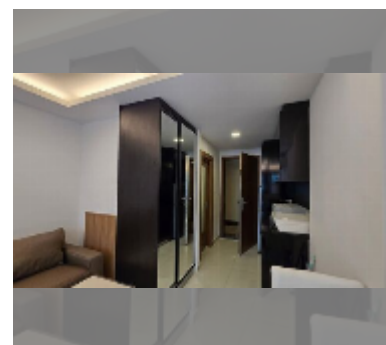

Condo for sale studio 26 m² in Club Royal, Pattaya

฿ 1,400,000

UNIT PARAMETERS:

UID	FS-241462
quota	thai quota
type	studio
size	26m²
floor	3
view	city view
quality	good
equipment: furniture	
online viewing	yes

PROJECT PARAMETERS:

district	Wongamat
buildings	4
floors	8
built in	2016
maintenance	฿ 12,480/year

FACILITIES:

General information: resort, meters to beach: 200, minutes to beach: 5, underground parking.

Swimming pool: swimming pool, kids pool, jacuzzi.

Chill zone: garden.

Health zone: gym.

Other: lobby, CCTV, security.