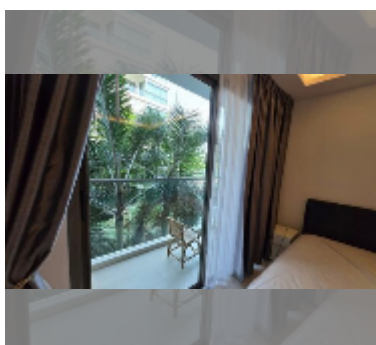

Condo for sale studio 26 m² in Club Royal, Pattaya

฿ 1,400,000

UNIT PARAMETERS:

UID	FS-241462
quota	thai quota
type	studio
size	26m²
floor	3
view	city view
quality	good
equipment: furniture	
online viewing	yes

PROJECT PARAMETERS:

district	Wongamat
buildings	4
floors	8
built in	2016
maintenance	฿ 12,480/year

FACILITIES:

General information: resort, meters to beach: 200, minutes to beach: 5, underground parking.

Swimming pool: swimming pool, kids pool, jacuzzi.

Chill zone: garden.

Health zone: gym.

Other: lobby, CCTV, security.