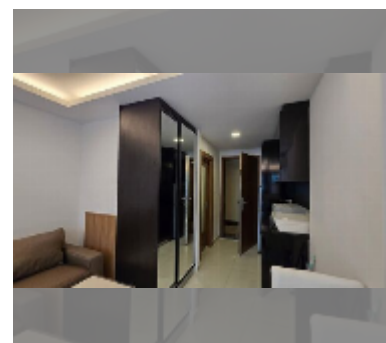

Condo for sale studio 26 m² in Club Royal, Pattaya

฿ 1,400,000

UNIT PARAMETERS:

UID	FS-241462
quota	thai quota
type	studio
size	26m²
floor	3
view	city view
quality	good
equipment: furniture	
online viewing	yes

PROJECT PARAMETERS:

district	Wongamat
buildings	4
floors	8
built in	2016
maintenance	฿ 12,480/year

FACILITIES:

General information: resort, meters to beach: 200, minutes to beach: 5, underground parking.

Swimming pool: swimming pool, kids pool, jacuzzi.

Chill zone: garden.

Health zone: gym.

Other: lobby, CCTV, security.