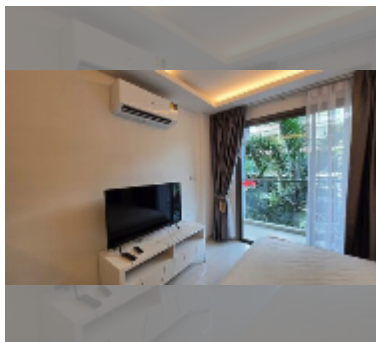

Condo for sale studio 26 m² in Club Royal, Pattaya

฿ 1,400,000

UNIT PARAMETERS:

UID	FS-241462
quota	thai quota
type	studio
size	26m²
floor	3
view	city view
quality	good
equipment: furniture	
online viewing	yes

PROJECT PARAMETERS:

district	Wongamat
buildings	4
floors	8
built in	2016
maintenance	฿ 12,480/year

FACILITIES:

General information: resort, meters to beach: 200, minutes to beach: 5, underground parking.

Swimming pool: swimming pool, kids pool, jacuzzi.

Chill zone: garden.

Health zone: gym.

Other: lobby, CCTV, security.