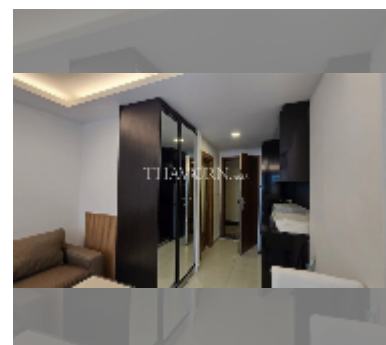

Condo for sale studio 26 m² in Club Royal, Pattaya

฿ 1,400,000

UNIT PARAMETERS:

UID	FS-241462
quota	thai quota
type	studio
size	26m²
floor	3
view	city view
quality	good
equipment: furniture	
online viewing	yes

PROJECT PARAMETERS:

district	Wongamat
buildings	4
floors	8
built in	2016
maintenance	฿ 12,480/year

FACILITIES:

General information: resort, meters to beach: 200, minutes to beach: 5, underground parking.

Swimming pool: swimming pool, kids pool, jacuzzi.

Chill zone: garden.

Health zone: gym.

Other: lobby, CCTV, security.