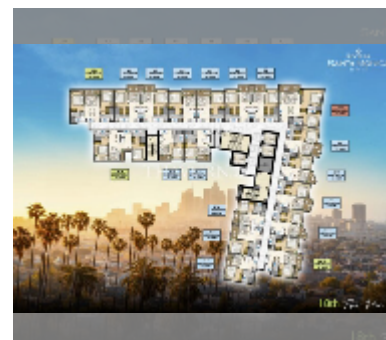

Condo for sale 1 bedroom 30 m² in Riviera Santa Monica Jomtien, Pattaya

฿ 2,450,000

UNIT PARAMETERS:

UID	FS-241460
quota	thai quota
type	1 bedroom
size	30m ²
floor	6
view	pool view

PROJECT PARAMETERS:

district	Jomtien
buildings	1
floors	34
start of construction	2025
built in	2028
maintenance	฿ 21,600/year

FACILITIES:

General information: highrise, meters to beach: 1000, shuttle bus, underground parking, multy-level parking.

Swimming pool: swimming pool, kids pool, rooftop pool, infinity view, jacuzzi, pool bar .

Chill zone: chill zone, garden, rooftop chillout.

Health zone: gym, sauna, yoga room.

Other: reception, lobby, clubhouse, meeting room, games room, kids playgarden, CCTV, security, minimart, laundry, room service.