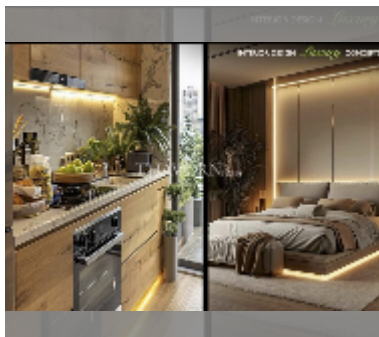

Condo for sale 1 bedroom 30 m² in Riviera Santa Monica Jomtien, Pattaya

฿ 2,450,000

UNIT PARAMETERS:

UID	FS-241460
quota	thai quota
type	1 bedroom
size	30m ²
floor	6
view	pool view

PROJECT PARAMETERS:

district	Jomtien
buildings	1
floors	34
start of construction	2025
built in	2028
maintenance	฿ 21,600/year

Chill zone: chill zone, garden, rooftop chillout.

Health zone: gym, sauna, yoga room.

Other: reception, lobby, clubhouse, meeting room, games room, kids playgarden, CCTV, security, minimart, laundry, room service.