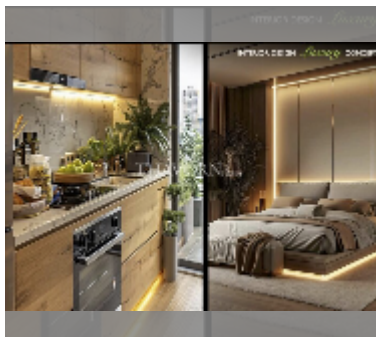

Condo for sale 1 bedroom 30 m² in Riviera Santa Monica Jomtien, Pattaya

฿ 2,450,000

UNIT PARAMETERS:

UID	FS-241460
quota	thai quota
type	1 bedroom
size	30m²
floor	6
view	pool view

PROJECT PARAMETERS:

district	Jomtien
buildings	1
floors	34
start of construction	2025
built in	2028
maintenance	฿ 21,600/year

FACILITIES:

General information: highrise, meters to beach: 1000, shuttle bus, underground parking, multy-level parking.

Swimming pool: swimming pool, kids pool, rooftop pool, infinity view, jacuzzi, pool bar .

Chill zone: chill zone, garden, rooftop chillout.

Health zone: gym, sauna, yoga room.

Other: reception, lobby, clubhouse, meeting room, games room, kids playgarden, CCTV, security, minimart, laundry, room service.