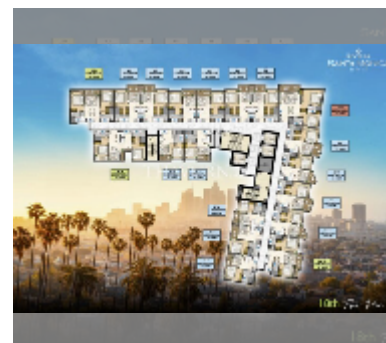

Condo for sale 1 bedroom 30 m² in Riviera Santa Monica Jomtien, Pattaya

฿ 2,450,000

UNIT PARAMETERS:

UID	FS-241460
quota	thai quota
type	1 bedroom
size	30m ²
floor	6
view	pool view

PROJECT PARAMETERS:

district	Jomtien
buildings	1
floors	34
start of construction	2025
built in	2028
maintenance	฿ 21,600/year

FACILITIES:

General information: highrise, meters to beach: 1000, shuttle bus, underground parking, multy-level parking.

Swimming pool: swimming pool, kids pool, rooftop pool, infinity view, jacuzzi, pool bar .

Chill zone: chill zone, garden, rooftop chillout.

Health zone: gym, sauna, yoga room.

Other: reception, lobby, clubhouse, meeting room, games room, kids playgarden, CCTV, security, minimart, laundry, room service.