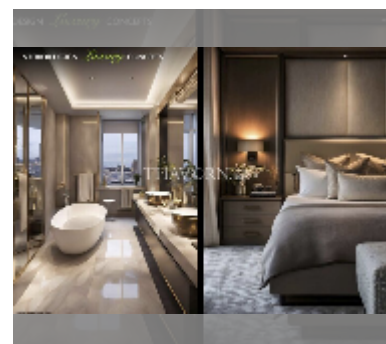

Condo for sale 1 bedroom 30 m² in Riviera Santa Monica Jomtien, Pattaya

฿ 2,450,000

UNIT PARAMETERS:

UID	FS-241460
quota	thai quota
type	1 bedroom
size	30m ²
floor	6
view	pool view

PROJECT PARAMETERS:

district	Jomtien
buildings	1
floors	34
start of construction	2025
built in	2028
maintenance	฿ 21,600/year

Chill zone: chill zone, garden, rooftop chillout.

Health zone: gym, sauna, yoga room.

Other: reception, lobby, clubhouse, meeting room, games room, kids playgarden, CCTV, security, minimart, laundry, room service.