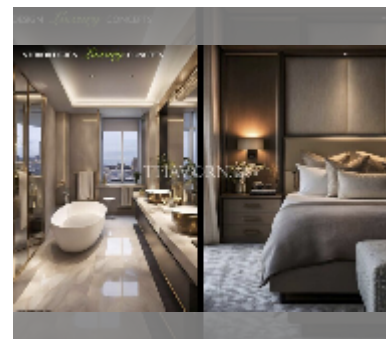

Condo for sale 1 bedroom 30 m² in Riviera Santa Monica Jomtien, Pattaya

฿ 2,450,000

UNIT PARAMETERS:

UID	FS-241460
quota	thai quota
type	1 bedroom
size	30m ²
floor	6
view	pool view

PROJECT PARAMETERS:

district	Jomtien
buildings	1
floors	34
start of construction	2025
built in	2028
maintenance	฿ 21,600/year

Chill zone: chill zone, garden, rooftop chillout.

Health zone: gym, sauna, yoga room.

Other: reception, lobby, clubhouse, meeting room, games room, kids playgarden, CCTV, security, minimart, laundry, room service.