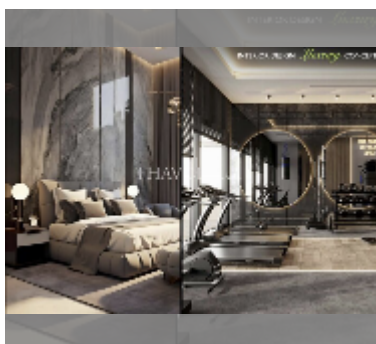

Condo for sale 1 bedroom 30 m² in Riviera Santa Monica Jomtien, Pattaya

฿ 2,450,000

UNIT PARAMETERS:

UID	FS-241460
quota	thai quota
type	1 bedroom
size	30m ²
floor	6
view	pool view

PROJECT PARAMETERS:

district	Jomtien
buildings	1
floors	34
start of construction	2025
built in	2028
maintenance	฿ 21,600/year

FACILITIES:

General information: highrise, meters to beach: 1000, shuttle bus, underground parking, multy-level parking.

Swimming pool: swimming pool, kids pool, rooftop pool, infinity view, jacuzzi, pool bar .

Chill zone: chill zone, garden, rooftop chillout.

Health zone: gym, sauna, yoga room.

Other: reception, lobby, clubhouse, meeting room, games room, kids playgarden, CCTV, security, minimart, laundry, room service.