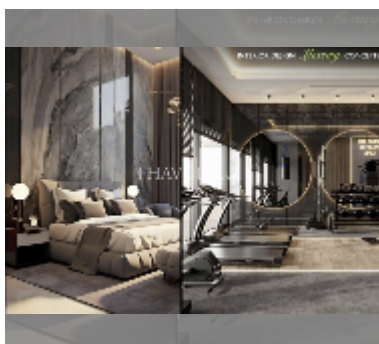

Condo for sale 1 bedroom 30 m² in Riviera Santa Monica Jomtien, Pattaya

฿ 2,450,000

UNIT PARAMETERS:

UID	FS-241460
quota	thai quota
type	1 bedroom
size	30m ²
floor	6
view	pool view

PROJECT PARAMETERS:

district	Jomtien
buildings	1
floors	34
start of construction	2025
built in	2028
maintenance	฿ 21,600/year

FACILITIES:

General information: highrise, meters to beach: 1000, shuttle bus, underground parking, multy-level parking.

Swimming pool: swimming pool, kids pool, rooftop pool, infinity view, jacuzzi, pool bar .

Chill zone: chill zone, garden, rooftop chillout.

Health zone: gym, sauna, yoga room.

Other: reception, lobby, clubhouse, meeting room, games room, kids playgarden, CCTV, security, minimart, laundry, room service.