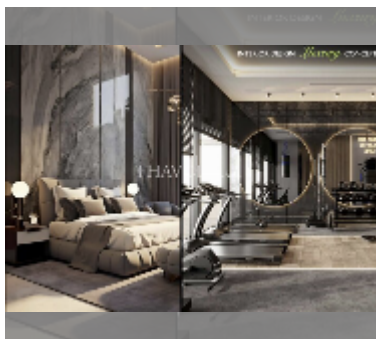

Condo for sale 1 bedroom 30 m² in Riviera Santa Monica Jomtien, Pattaya

฿ 2,450,000

UNIT PARAMETERS:

UID	FS-241460
quota	thai quota
type	1 bedroom
size	30m ²
floor	6
view	pool view

PROJECT PARAMETERS:

district	Jomtien
buildings	1
floors	34
start of construction	2025
built in	2028
maintenance	฿ 21,600/year

FACILITIES:

General information: highrise, meters to beach: 1000, shuttle bus, underground parking, multy-level parking.

Swimming pool: swimming pool, kids pool, rooftop pool, infinity view, jacuzzi, pool bar .

Chill zone: chill zone, garden, rooftop chillout.

Health zone: gym, sauna, yoga room.

Other: reception, lobby, clubhouse, meeting room, games room, kids playgarden, CCTV, security, minimart, laundry, room service.