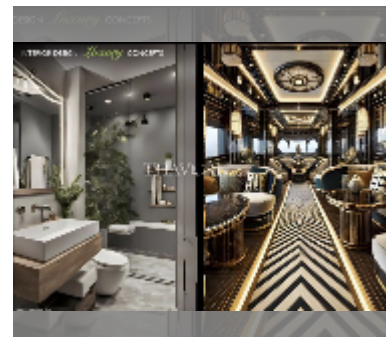

Condo for sale 1 bedroom 30 m² in Riviera Santa Monica Jomtien, Pattaya

฿ 2,450,000

UNIT PARAMETERS:

UID	FS-241460
quota	thai quota
type	1 bedroom
size	30m ²
floor	6
view	pool view

PROJECT PARAMETERS:

district	Jomtien
buildings	1
floors	34
start of construction	2025
built in	2028
maintenance	฿ 21,600/year

Chill zone: chill zone, garden, rooftop chillout.

Health zone: gym, sauna, yoga room.

Other: reception, lobby, clubhouse, meeting room, games room, kids playgarden, CCTV, security, minimart, laundry, room service.