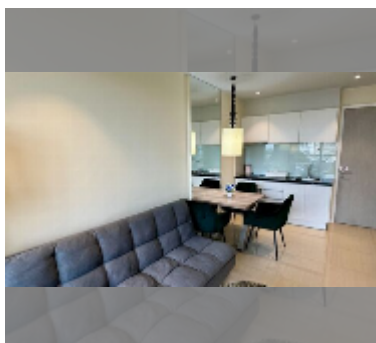

Condo for sale 1 bedroom 36 m² in Atlantis Condo Resort, Pattaya

฿ 2,240,000

UNIT PARAMETERS:

UID	FS-241459
quota	foreign quota
type	1 bedroom
size	36m²
floor	6
view	city view

PROJECT PARAMETERS:

district	Jomtien
buildings	5
floors	8
built in	2014
maintenance	฿ 15,120/year

FACILITIES:

General information: resort, meters to beach: 500, minutes to beach: 5, open parking, covered parking.

Swimming pool: swimming pool, kids pool, water slides, waterfall, jacuzzi.

Chill zone: chill zone, garden.

Health zone: gym, sauna, hamam.

Other: reception, lobby, clubhouse, games room, kids playgarden, CCTV, security, minimart, laundry.