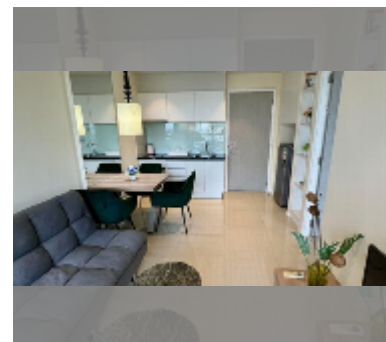

Condo for sale 1 bedroom 36 m² in Atlantis Condo Resort, Pattaya

฿ 2,240,000

UNIT PARAMETERS:

UID	FS-241459
quota	foreign quota
type	1 bedroom
size	36m²
floor	6
view	city view

PROJECT PARAMETERS:

district	Jomtien
buildings	5
floors	8
built in	2014
maintenance	฿ 15,120/year

FACILITIES:

General information: resort, meters to beach: 500, minutes to beach: 5, open parking, covered parking.

Swimming pool: swimming pool, kids pool, water slides, waterfall, jacuzzi.

Chill zone: chill zone, garden.

Health zone: gym, sauna, hamam.

Other: reception, lobby, clubhouse, games room, kids playgarden, CCTV, security, minimart, laundry.