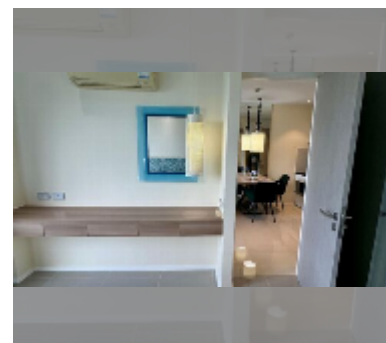

Condo for sale 1 bedroom 36 m² in Atlantis Condo Resort, Pattaya

฿ 2,240,000

UNIT PARAMETERS:

UID	FS-241459
quota	foreign quota
type	1 bedroom
size	36m²
floor	6
view	city view

PROJECT PARAMETERS:

district	Jomtien
buildings	5
floors	8
built in	2014
maintenance	฿ 15,120/year

FACILITIES:

General information: resort, meters to beach: 500, minutes to beach: 5, open parking, covered parking.

Swimming pool: swimming pool, kids pool, water slides, waterfall, jacuzzi.

Chill zone: chill zone, garden.

Health zone: gym, sauna, hamam.

Other: reception, lobby, clubhouse, games room, kids playgarden, CCTV, security, minimart, laundry.