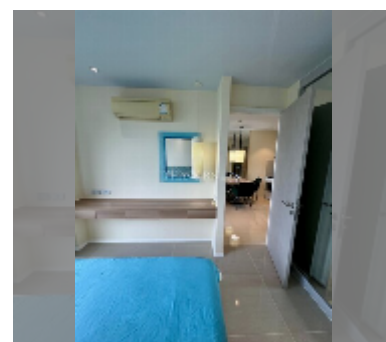

Condo for sale 1 bedroom 36 m² in Atlantis Condo Resort, Pattaya

฿ 2,240,000

UNIT PARAMETERS:

UID	FS-241459
quota	foreign quota
type	1 bedroom
size	36m ²
floor	6
view	city view

PROJECT PARAMETERS:

district	Jomtien
buildings	5
floors	8
built in	2014
maintenance	฿ 15,120/year

Health zone: gym, sauna, hamam.

Other: reception, lobby, clubhouse, games room, kids playgarden, CCTV, security, minimart, laundry.

[details](#)