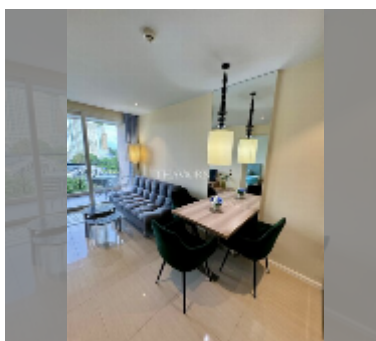

Condo for sale 1 bedroom 36 m² in Atlantis Condo Resort, Pattaya

฿ 2,240,000

UNIT PARAMETERS:

UID	FS-241459
quota	foreign quota
type	1 bedroom
size	36m²
floor	6
view	city view

PROJECT PARAMETERS:

district	Jomtien
buildings	5
floors	8
built in	2014
maintenance	฿ 15,120/year

FACILITIES:

General information: resort, meters to beach: 500, minutes to beach: 5, open parking, covered parking.

Swimming pool: swimming pool, kids pool, water slides, waterfall, jacuzzi.

Chill zone: chill zone, garden.

Health zone: gym, sauna, hamam.

Other: reception, lobby, clubhouse, games room, kids playgarden, CCTV, security, minimart, laundry.