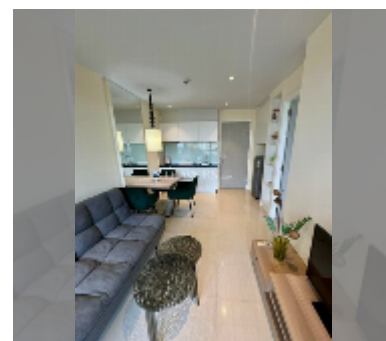

Condo for sale 1 bedroom 36 m² in Atlantis Condo Resort, Pattaya

฿ 2,240,000

UNIT PARAMETERS:

UID	FS-241459
quota	foreign quota
type	1 bedroom
size	36m ²
floor	6
view	city view

PROJECT PARAMETERS:

district	Jomtien
buildings	5
floors	8
built in	2014
maintenance	฿ 15,120/year

Health zone: gym, sauna, hamam.

Other: reception, lobby, clubhouse, games room, kids playgarden, CCTV, security, minimart, laundry.

[details](#)