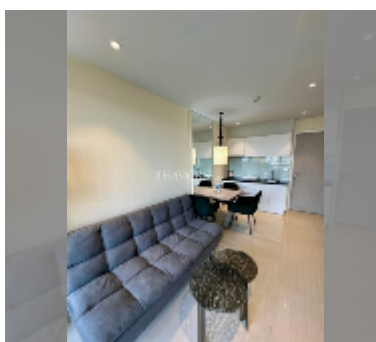

Condo for sale 1 bedroom 36 m² in Atlantis Condo Resort, Pattaya

฿ 2,240,000

UNIT PARAMETERS:

UID	FS-241459
quota	foreign quota
type	1 bedroom
size	36m ²
floor	6
view	city view

PROJECT PARAMETERS:

district	Jomtien
buildings	5
floors	8
built in	2014
maintenance	฿ 15,120/year

Health zone: gym, sauna, hamam.

Other: reception, lobby, clubhouse, games room, kids playgarden, CCTV, security, minimart, laundry.

[details](#)