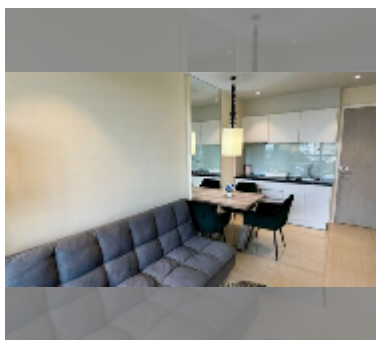

Condo for sale 1 bedroom 36 m² in Atlantis Condo Resort, Pattaya

฿ 2,240,000

UNIT PARAMETERS:

UID	FS-241459
quota	foreign quota
type	1 bedroom
size	36m ²
floor	6
view	city view

PROJECT PARAMETERS:

district	Jomtien
buildings	5
floors	8
built in	2014
maintenance	฿ 15,120/year

Health zone: gym, sauna, hamam.

Other: reception, lobby, clubhouse, games room, kids playgarden, CCTV, security, minimart, laundry.

[details](#)