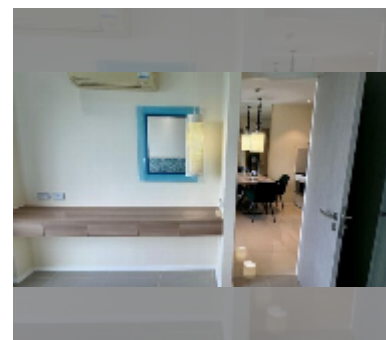

Condo for sale 1 bedroom 36 m² in Atlantis Condo Resort, Pattaya

฿ 2,240,000

UNIT PARAMETERS:

UID	FS-241459
quota	foreign quota
type	1 bedroom
size	36m ²
floor	6
view	city view

PROJECT PARAMETERS:

district	Jomtien
buildings	5
floors	8
built in	2014
maintenance	฿ 15,120/year

Health zone: gym, sauna, hamam.

Other: reception, lobby, clubhouse, games room, kids playgarden, CCTV, security, minimart, laundry.

[details](#)