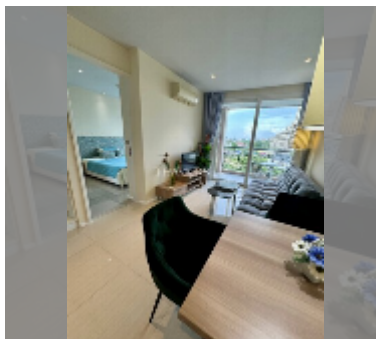

Condo for sale 1 bedroom 36 m² in Atlantis Condo Resort, Pattaya

฿ 2,240,000

UNIT PARAMETERS:

UID	FS-241459
quota	foreign quota
type	1 bedroom
size	36m ²
floor	6
view	city view

PROJECT PARAMETERS:

district	Jomtien
buildings	5
floors	8
built in	2014
maintenance	฿ 15,120/year

Health zone: gym, sauna, hamam.

Other: reception, lobby, clubhouse, games room, kids playgarden, CCTV, security, minimart, laundry.

[details](#)