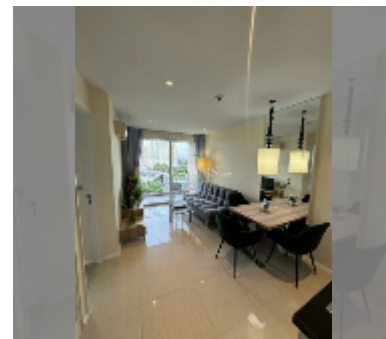

Condo for sale 1 bedroom 36 m² in Atlantis Condo Resort, Pattaya

฿ 2,240,000

UNIT PARAMETERS:

UID	FS-241459
quota	foreign quota
type	1 bedroom
size	36m ²
floor	6
view	city view

PROJECT PARAMETERS:

district	Jomtien
buildings	5
floors	8
built in	2014
maintenance	฿ 15,120/year

Health zone: gym, sauna, hamam.

Other: reception, lobby, clubhouse, games room, kids playgarden, CCTV, security, minimart, laundry.

[details](#)