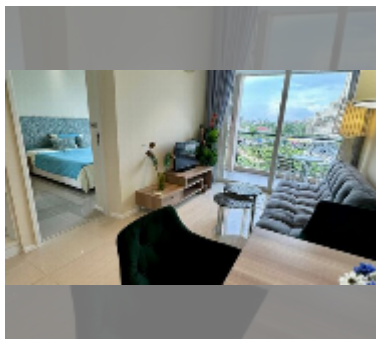

Condo for sale 1 bedroom 36 m² in Atlantis Condo Resort, Pattaya

฿ 2,240,000

UNIT PARAMETERS:

UID	FS-241459
quota	foreign quota
type	1 bedroom
size	36m ²
floor	6
view	city view

PROJECT PARAMETERS:

district	Jomtien
buildings	5
floors	8
built in	2014
maintenance	฿ 15,120/year

Health zone: gym, sauna, hamam.

Other: reception, lobby, clubhouse, games room, kids playgarden, CCTV, security, minimart, laundry.

[details](#)