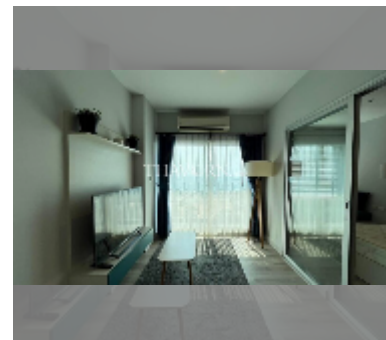

Condo for sale 1 bedroom 36 m² in Centric Sea, Pattaya

฿ 3,800,000

UNIT PARAMETERS:

UID	FS-241452
quota	thai quota
type	1 bedroom
size	36m²
floor	19
view	sea view
quality	excellent
equipment: furniture, kitchen appliances, air conditioner, television, washing-machine, refrigerator	
online viewing	yes

PROJECT PARAMETERS:

district	Central Pattaya
buildings	3
floors	44
built in	2015
maintenance	฿ 23,760/year

FACILITIES:

General information: highrise, multy-level parking, covered parking.

Swimming pool: swimming pool, rooftop pool.

Chill zone: chill zone, garden, rooftop chillout.

Health zone: gym.

Other: lobby, clubhouse, CCTV, security, minimart.