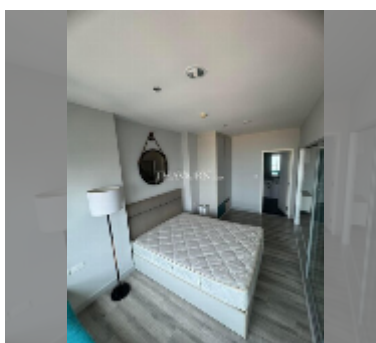

Condo for sale 1 bedroom 36 m² in Centric Sea, Pattaya

฿ 3,800,000

UNIT PARAMETERS:

UID	FS-241452
quota	thai quota
type	1 bedroom
size	36m²
floor	19
view	sea view
quality	excellent
equipment: furniture, kitchen appliances, air conditioner, television, washing-machine, refrigerator	
online viewing	yes

PROJECT PARAMETERS:

district	Central Pattaya
buildings	3
floors	44
built in	2015
maintenance	฿ 23,760/year

FACILITIES:

General information: highrise, multy-level parking, covered parking.

Swimming pool: swimming pool, rooftop pool.

Chill zone: chill zone, garden, rooftop chillout.

Health zone: gym.

Other: lobby, clubhouse, CCTV, security, minimart.