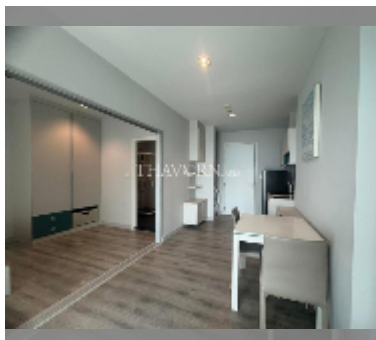

Condo for sale 1 bedroom 36 m² in Centric Sea, Pattaya

฿ 3,800,000

UNIT PARAMETERS:

UID	FS-241452
quota	thai quota
type	1 bedroom
size	36m²
floor	19
view	sea view
quality	excellent
equipment: furniture, kitchen appliances, air conditioner, television, washing-machine, refrigerator	
online viewing	yes

PROJECT PARAMETERS:

district	Central Pattaya
buildings	3
floors	44
built in	2015
maintenance	฿ 23,760/year

FACILITIES:

General information: highrise, multy-level parking, covered parking.

Swimming pool: swimming pool, rooftop pool.

Chill zone: chill zone, garden, rooftop chillout.

Health zone: gym.

Other: lobby, clubhouse, CCTV, security, minimart.