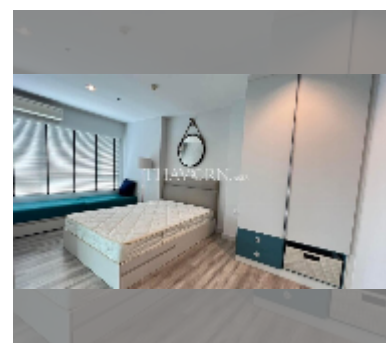

Condo for sale 1 bedroom 36 m² in Centric Sea, Pattaya

฿ 3,800,000

UNIT PARAMETERS:

UID	FS-241452
quota	thai quota
type	1 bedroom
size	36m²
floor	19
view	sea view
quality	excellent
equipment: furniture, kitchen appliances, air conditioner, television, washing-machine, refrigerator	
online viewing	yes

PROJECT PARAMETERS:

district	Central Pattaya
buildings	3
floors	44
built in	2015
maintenance	฿ 23,760/year

FACILITIES:

General information: highrise, multy-level parking, covered parking.

Swimming pool: swimming pool, rooftop pool.

Chill zone: chill zone, garden, rooftop chillout.

Health zone: gym.

Other: lobby, clubhouse, CCTV, security, minimart.