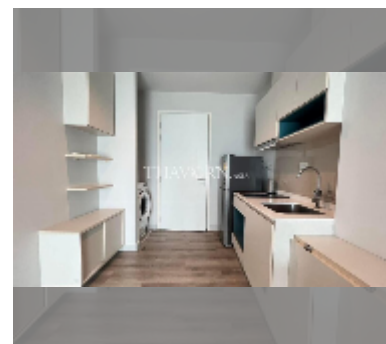

Condo for sale 1 bedroom 36 m² in Centric Sea, Pattaya

฿ 3,800,000

UNIT PARAMETERS:

UID	FS-241452
quota	thai quota
type	1 bedroom
size	36m²
floor	19
view	sea view
quality	excellent
equipment: furniture, kitchen appliances, air conditioner, television, washing-machine, refrigerator	
online viewing	yes

PROJECT PARAMETERS:

district	Central Pattaya
buildings	3
floors	44
built in	2015
maintenance	฿ 23,760/year

FACILITIES:

General information: highrise, multy-level parking, covered parking.

Swimming pool: swimming pool, rooftop pool.

Chill zone: chill zone, garden, rooftop chillout.

Health zone: gym.

Other: lobby, clubhouse, CCTV, security, minimart.