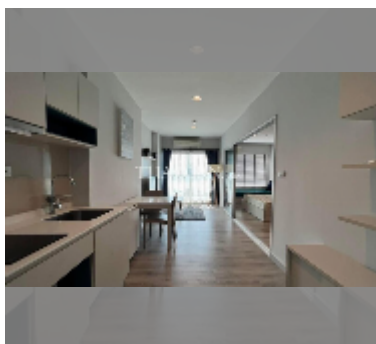

Condo for sale 1 bedroom 36 m² in Centric Sea, Pattaya

฿ 3,800,000

UNIT PARAMETERS:

UID	FS-241452
quota	thai quota
type	1 bedroom
size	36m²
floor	19
view	sea view
quality	excellent
equipment: furniture, kitchen appliances, air conditioner, television, washing-machine, refrigerator	
online viewing	yes

PROJECT PARAMETERS:

district	Central Pattaya
buildings	3
floors	44
built in	2015
maintenance	฿ 23,760/year

FACILITIES:

General information: highrise, multy-level parking, covered parking.

Swimming pool: swimming pool, rooftop pool.

Chill zone: chill zone, garden, rooftop chillout.

Health zone: gym.

Other: lobby, clubhouse, CCTV, security, minimart.