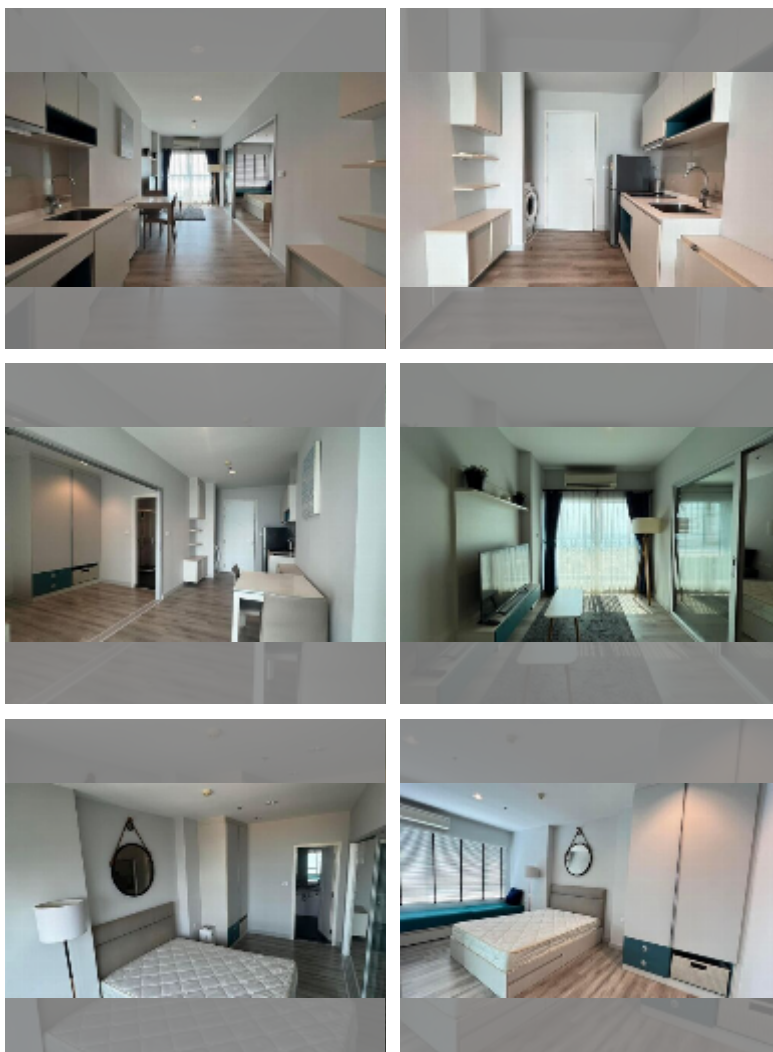

Condo for sale 1 bedroom 36 m² in Centric Sea, Pattaya

฿ 3,800,000

UNIT PARAMETERS:

UID	FS-241452
quota	thai quota
type	1 bedroom
size	36m²
floor	19
view	sea view
quality	excellent
equipment: furniture, kitchen appliances, air conditioner, television, washing-machine, refrigerator	
online viewing	yes

PROJECT PARAMETERS:

district	Central Pattaya
buildings	3
floors	44
built in	2015
maintenance	฿ 23,760/year

FACILITIES:

General information: highrise, multy-level parking, covered parking.

Swimming pool: swimming pool, rooftop pool.

Chill zone: chill zone, garden, rooftop chillout.

Health zone: gym.

Other: lobby, clubhouse, CCTV, security, minimart.