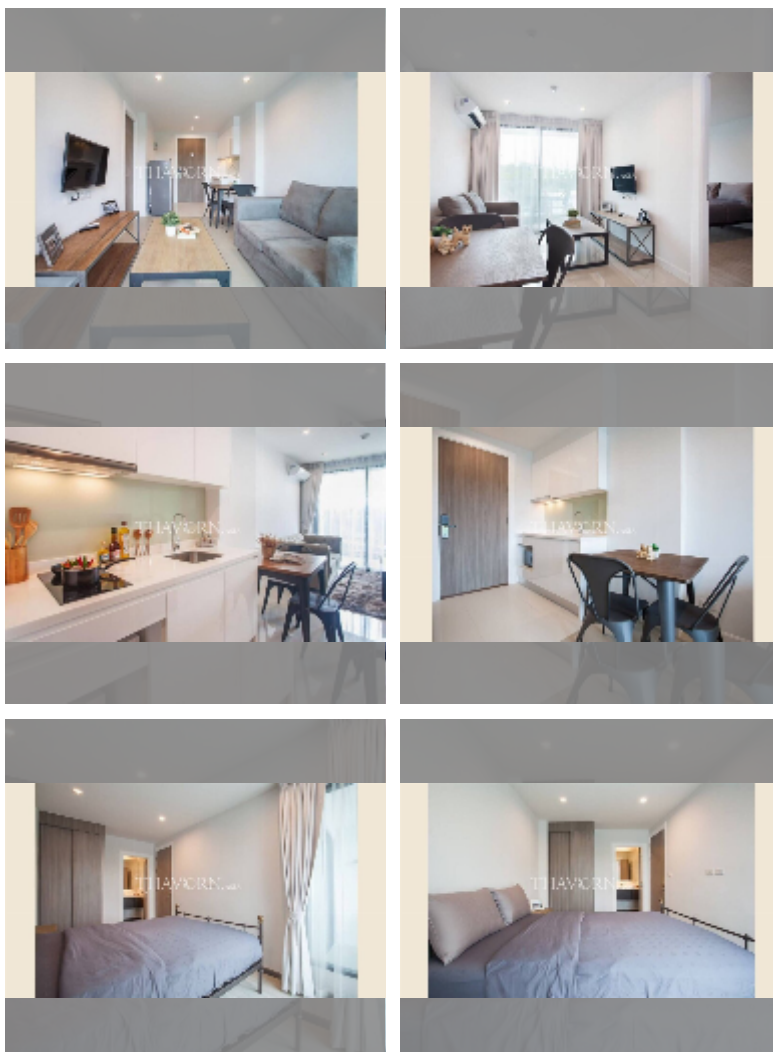

Condo for sale 1 bedroom 36 m² in De Amber, Pattaya

฿ 2,800,000

UNIT PARAMETERS:

UID	FS-241451
quota	thai quota
type	1 bedroom
size	36m²
floor	7
view	city view
equipment: furniture	
online viewing	yes

PROJECT PARAMETERS:

district	Bang Saray
buildings	1
floors	7
built in	2017

FACILITIES:

General information: boutique, meters to beach: 50, minutes to beach: 2, underground parking.

Swimming pool: rooftop pool, infinity view.

Chill zone: garden.

Health zone: gym, sauna.

Other: lobby, CCTV, security.