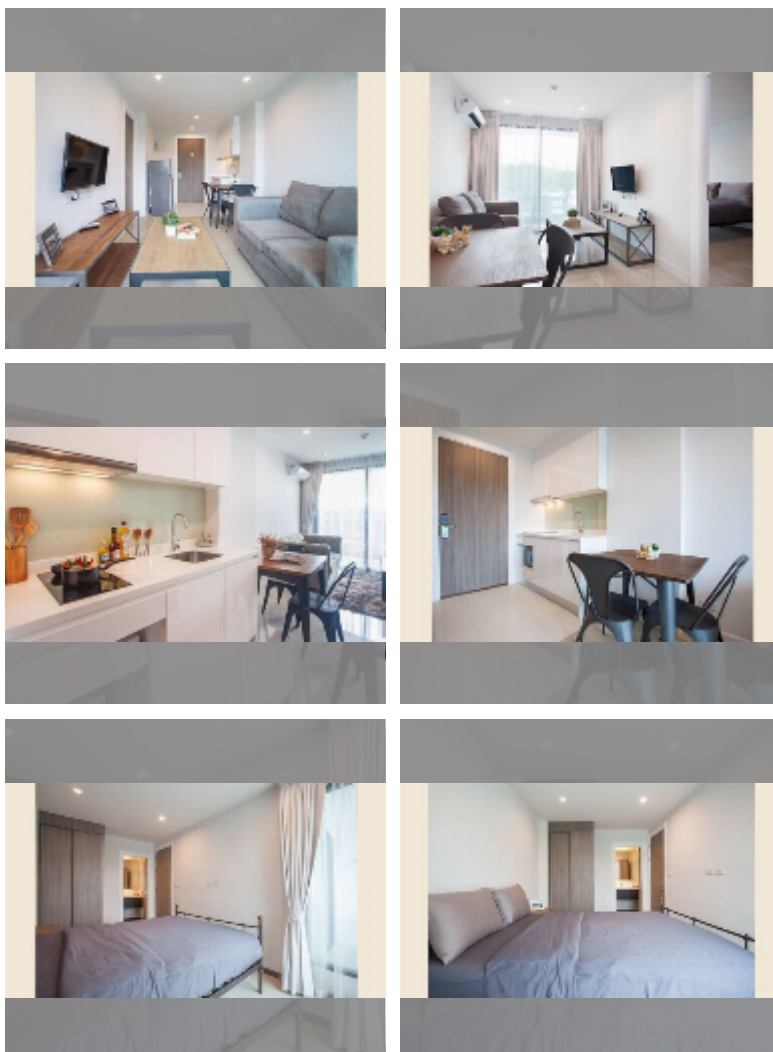

Condo for sale 1 bedroom 36 m² in De Amber, Pattaya

฿ 2,800,000

UNIT PARAMETERS:

UID	FS-241451
quota	thai quota
type	1 bedroom
size	36m²
floor	7
view	city view
equipment: furniture	
online viewing	yes

PROJECT PARAMETERS:

district	Bang Saray
buildings	1
floors	7
built in	2017

FACILITIES:

General information: boutique, meters to beach: 50, minutes to beach: 2, underground parking.

Swimming pool: rooftop pool, infinity view.

Chill zone: garden.

Health zone: gym, sauna.

Other: lobby, CCTV, security.