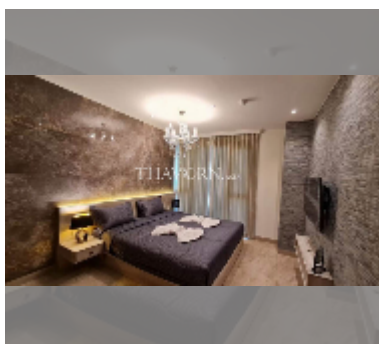

Condo for sale 2 bedroom 88 m² in The Riviera Monaco Pattaya, Pattaya

฿ 16,000,000

UNIT PARAMETERS:

UID	FS-241450
quota	foreign quota
type	2 bedroom
size	88m²
floor	37
view	sea view
quality	excellent
equipment: furniture	
online viewing	yes

PROJECT PARAMETERS:

district	Na Jomtien
buildings	1
floors	40
built in	2022
maintenance	฿ 52,800/year

FACILITIES:

General information: highrise, meters to beach: 500, minutes to beach: 5, pets are allowed, open parking, mulity-level parking, covered parking.

Swimming pool: swimming pool, kids pool, rooftop pool, infinity view, water slides, waterfall, jacuzzi, sunbathing area.

Chill zone: chill zone, garden, rooftop chillout.

Health zone: gym, sauna, hamam.

Other: reception, lobby, clubhouse, meeting room, games room, kids playgarden, CCTV, security.