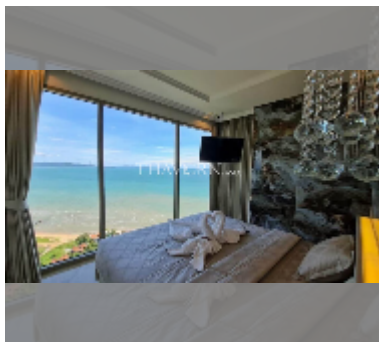

Condo for sale 2 bedroom 88 m² in The Riviera Monaco Pattaya, Pattaya

฿ 16,000,000

UNIT PARAMETERS:

UID	FS-241450
quota	foreign quota
type	2 bedroom
size	88m²
floor	37
view	sea view
quality	excellent
equipment: furniture	
online viewing	yes

PROJECT PARAMETERS:

district	Na Jomtien
buildings	1
floors	40
built in	2022
maintenance	฿ 52,800/year

FACILITIES:

General information: highrise, meters to beach: 500, minutes to beach: 5, pets are allowed, open parking, mulity-level parking, covered parking.

Swimming pool: swimming pool, kids pool, rooftop pool, infinity view, water slides, waterfall, jacuzzi, sunbathing area.

Chill zone: chill zone, garden, rooftop chillout.

Health zone: gym, sauna, hamam.

Other: reception, lobby, clubhouse, meeting room, games room, kids playgarden, CCTV, security.