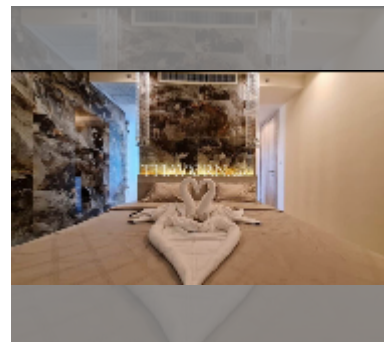

Condo for sale 2 bedroom 88 m² in The Riviera Monaco Pattaya, Pattaya

฿ 16,000,000

UNIT PARAMETERS:

UID	FS-241450
quota	foreign quota
type	2 bedroom
size	88m²
floor	37
view	sea view
quality	excellent
equipment: furniture	
online viewing	yes

PROJECT PARAMETERS:

district	Na Jomtien
buildings	1
floors	40
built in	2022
maintenance	฿ 52,800/year

FACILITIES:

General information: highrise, meters to beach: 500, minutes to beach: 5, pets are allowed, open parking, mulity-level parking, covered parking.

Swimming pool: swimming pool, kids pool, rooftop pool, infinity view, water slides, waterfall, jacuzzi, sunbathing area.

Chill zone: chill zone, garden, rooftop chillout.

Health zone: gym, sauna, hamam.

Other: reception, lobby, clubhouse, meeting room, games room, kids playgarden, CCTV, security.