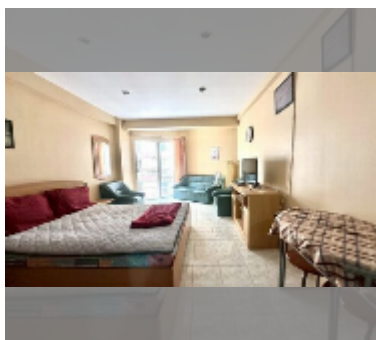

Condo for sale studio 28 m² in Jomtien beach condominium, Pattaya

฿ 850,000

UNIT PARAMETERS:

UID	FS-241449
quota	foreign quota
type	studio
size	28m²
floor	8
view	city view
quality	good
equipment: furniture	
online viewing	yes

PROJECT PARAMETERS:

district	Jomtien
buildings	5
floors	18
built in	1993

FACILITIES:

General information: highrise, open parking.

Swimming pool: swimming pool.

Chill zone: chill zone.

Health zone: gym.

Other: CCTV, security, minimart.