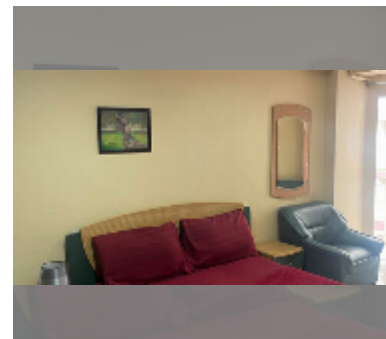

Condo for sale studio 28 m² in Jomtien beach condominium, Pattaya

฿ 850,000

UNIT PARAMETERS:

UID	FS-241449
quota	foreign quota
type	studio
size	28m²
floor	8
view	city view
quality	good
equipment: furniture	
online viewing	yes

PROJECT PARAMETERS:

district	Jomtien
buildings	5
floors	18
built in	1993

FACILITIES:

General information: highrise, open parking.

Swimming pool: swimming pool.

Chill zone: chill zone.

Health zone: gym.

Other: CCTV, security, minimart.