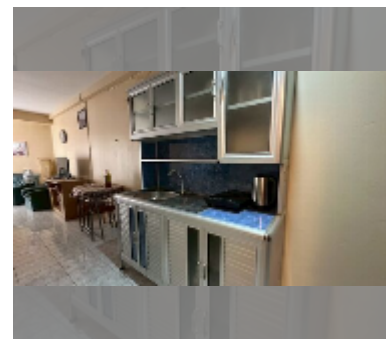

Condo for sale studio 28 m² in Jomtien beach condominium, Pattaya

฿ 850,000

UNIT PARAMETERS:

UID	FS-241449
quota	foreign quota
type	studio
size	28m²
floor	8
view	city view
quality	good
equipment: furniture	
online viewing	yes

PROJECT PARAMETERS:

district	Jomtien
buildings	5
floors	18
built in	1993

FACILITIES:

General information: highrise, open parking.

Swimming pool: swimming pool.

Chill zone: chill zone.

Health zone: gym.

Other: CCTV, security, minimart.