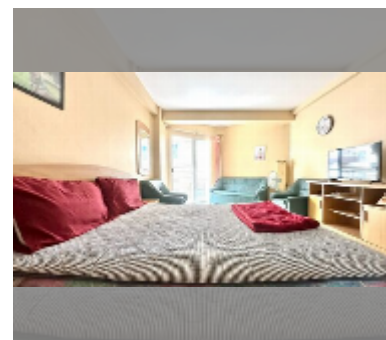

Condo for sale studio 28 m² in Jomtien beach condominium, Pattaya

฿ 850,000

UNIT PARAMETERS:

UID	FS-241449
quota	foreign quota
type	studio
size	28m²
floor	8
view	city view
quality	good
equipment: furniture	
online viewing	yes

PROJECT PARAMETERS:

district	Jomtien
buildings	5
floors	18
built in	1993

FACILITIES:

General information: highrise, open parking.

Swimming pool: swimming pool.

Chill zone: chill zone.

Health zone: gym.

Other: CCTV, security, minimart.