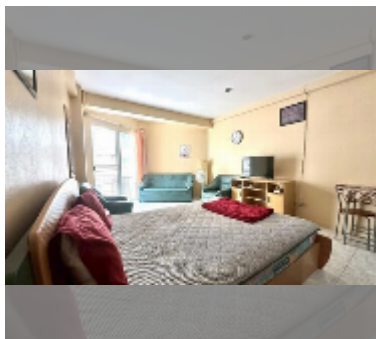

Condo for sale studio 28 m² in Jomtien beach condominium, Pattaya

฿ 850,000

UNIT PARAMETERS:

UID	FS-241449
quota	foreign quota
type	studio
size	28m²
floor	8
view	city view
quality	good
equipment: furniture	
online viewing	yes

PROJECT PARAMETERS:

district	Jomtien
buildings	5
floors	18
built in	1993

FACILITIES:

General information: highrise, open parking.

Swimming pool: swimming pool.

Chill zone: chill zone.

Health zone: gym.

Other: CCTV, security, minimart.