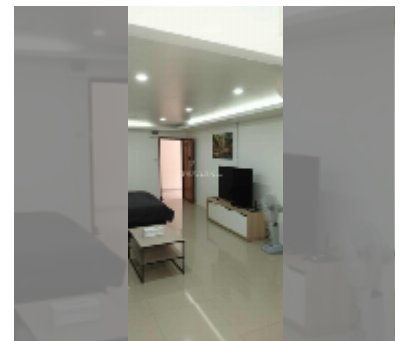

Condo for sale studio 36 m² in Pattaya Beach Condo, Pattaya

฿ 2,700,000

UNIT PARAMETERS:

UID	FS-241446
quota	foreign quota
type	studio
size	36m²
floor	4
view	city view
online viewing	yes

PROJECT PARAMETERS:

district	Central Pattaya
buildings	1
floors	14
built in	1992

FACILITIES:

General information: highrise, meters to beach: 100, minutes to beach: 1, open parking.

Swimming pool: swimming pool.

Chill zone: garden.

Health zone: gym.

Other: CCTV, security.