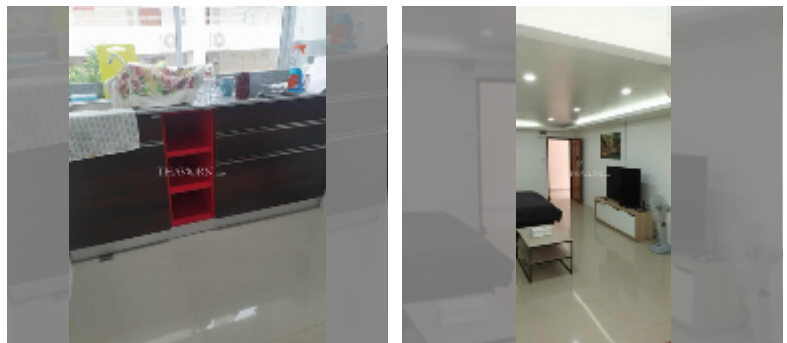

Condo for sale studio 36 m² in Pattaya Beach Condo, Pattaya

฿ 2,700,000

UNIT PARAMETERS:

UID	FS-241446
quota	foreign quota
type	studio
size	36m²
floor	4
view	city view
online viewing	yes

PROJECT PARAMETERS:

district	Central Pattaya
buildings	1
floors	14
built in	1992

FACILITIES:

General information: highrise, meters to beach: 100, minutes to beach: 1, open parking.

Swimming pool: swimming pool.

Chill zone: garden.

Health zone: gym.

Other: CCTV, security.