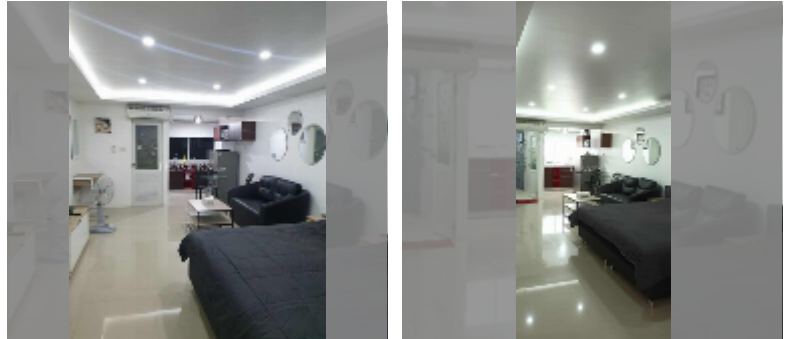

Condo for sale studio 36 m² in Pattaya Beach Condo, Pattaya

฿ 2,700,000

UNIT PARAMETERS:

UID	FS-241446
quota	foreign quota
type	studio
size	36m²
floor	4
view	city view
online viewing	yes

PROJECT PARAMETERS:

district	Central Pattaya
buildings	1
floors	14
built in	1992

FACILITIES:

General information: highrise, meters to beach: 100, minutes to beach: 1, open parking.

Swimming pool: swimming pool.

Chill zone: garden.

Health zone: gym.

Other: CCTV, security.