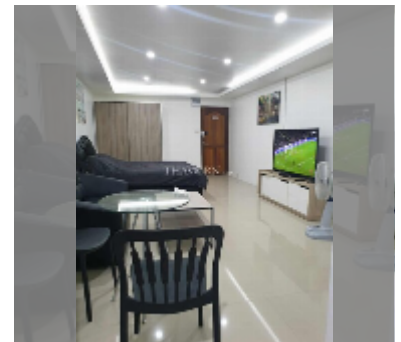

Condo for sale studio 36 m² in Pattaya Beach Condo, Pattaya

฿ 2,700,000

UNIT PARAMETERS:

UID	FS-241446
quota	foreign quota
type	studio
size	36m²
floor	4
view	city view
online viewing	yes

PROJECT PARAMETERS:

district	Central Pattaya
buildings	1
floors	14
built in	1992

FACILITIES:

General information: highrise, meters to beach: 100, minutes to beach: 1, open parking.

Swimming pool: swimming pool.

Chill zone: garden.

Health zone: gym.

Other: CCTV, security.