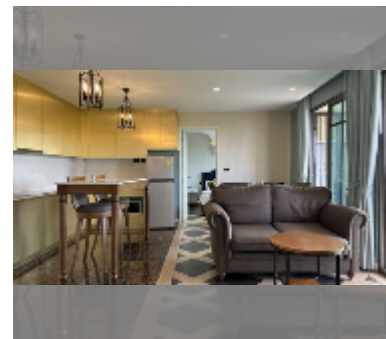

Condo for sale 2 bedroom 69.81 m² in Espana Condo Resort Pattaya, Pattaya

฿ 4,740,000

UNIT PARAMETERS:

UID	FS-241445
quota	thai quota
type	2 bedroom
size	69.81m²
floor	5
view	city view
quality	good
equipment: furniture	
online viewing	yes

PROJECT PARAMETERS:

district	Jomtien
buildings	7
floors	8
built in	2018
maintenance	฿ 37,697/year

FACILITIES:

General information: resort, underground parking, open parking, covered parking.

Swimming pool: swimming pool, kids pool.

Chill zone: chill zone.

Health zone: gym, sauna.

Other: lobby, kids playgarden, CCTV, security, minimart.