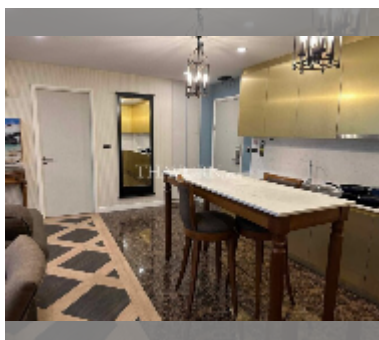

Condo for sale 2 bedroom 70 m² in Espana Condo Resort Pattaya, Pattaya

฿ 4,990,000

UNIT PARAMETERS:

UID	FS-241443
quota	foreign quota
type	2 bedroom
size	70m²
floor	5
view	city view

PROJECT PARAMETERS:

district	Jomtien
buildings	7
floors	8
built in	2018
maintenance	฿ 37,800/year

FACILITIES:

General information: resort, underground parking, open parking, covered parking.

Swimming pool: swimming pool, kids pool.

Chill zone: chill zone.

Health zone: gym, sauna.

Other: lobby, kids playgarden, CCTV, security, minimart.