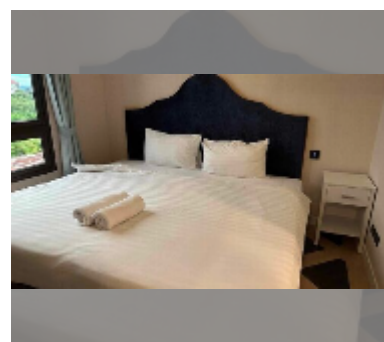

Condo for sale 2 bedroom 70 m² in Espana Condo Resort Pattaya, Pattaya

฿ 4,990,000

UNIT PARAMETERS:

UID	FS-241443
quota	foreign quota
type	2 bedroom
size	70m²
floor	5
view	city view

PROJECT PARAMETERS:

district	Jomtien
buildings	7
floors	8
built in	2018
maintenance	฿ 37,800/year

FACILITIES:

General information: resort, underground parking, open parking, covered parking.

Swimming pool: swimming pool, kids pool.

Chill zone: chill zone.

Health zone: gym, sauna.

Other: lobby, kids playgarden, CCTV, security, minimart.