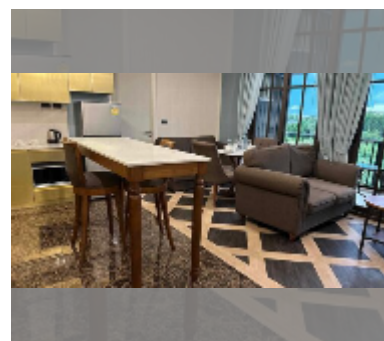

Condo for sale 2 bedroom 70 m² in Espana Condo Resort Pattaya, Pattaya

฿ 4,990,000

UNIT PARAMETERS:

UID	FS-241443
quota	foreign quota
type	2 bedroom
size	70m²
floor	5
view	city view

PROJECT PARAMETERS:

district	Jomtien
buildings	7
floors	8
built in	2018
maintenance	฿ 37,800/year

FACILITIES:

General information: resort, underground parking, open parking, covered parking.

Swimming pool: swimming pool, kids pool.

Chill zone: chill zone.

Health zone: gym, sauna.

Other: lobby, kids playgarden, CCTV, security, minimart.