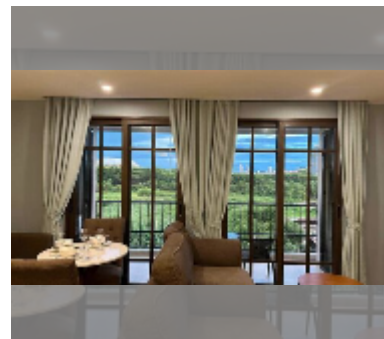

Condo for sale 2 bedroom 70 m² in Espana Condo Resort Pattaya, Pattaya

฿ 4,990,000

UNIT PARAMETERS:

UID	FS-241443
quota	foreign quota
type	2 bedroom
size	70m²
floor	5
view	city view

PROJECT PARAMETERS:

district	Jomtien
buildings	7
floors	8
built in	2018
maintenance	฿ 37,800/year

FACILITIES:

General information: resort, underground parking, open parking, covered parking.

Swimming pool: swimming pool, kids pool.

Chill zone: chill zone.

Health zone: gym, sauna.

Other: lobby, kids playgarden, CCTV, security, minimart.