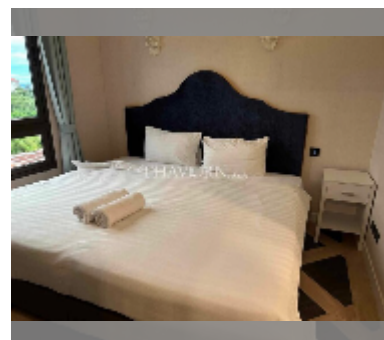

Condo for sale 2 bedroom 70 m² in Espana Condo Resort Pattaya, Pattaya

฿ 4,990,000

UNIT PARAMETERS:

UID	FS-241443
quota	foreign quota
type	2 bedroom
size	70m²
floor	5
view	city view

PROJECT PARAMETERS:

district	Jomtien
buildings	7
floors	8
built in	2018
maintenance	฿ 37,800/year

FACILITIES:

General information: resort, underground parking, open parking, covered parking.

Swimming pool: swimming pool, kids pool.

Chill zone: chill zone.

Health zone: gym, sauna.

Other: lobby, kids playgarden, CCTV, security, minimart.