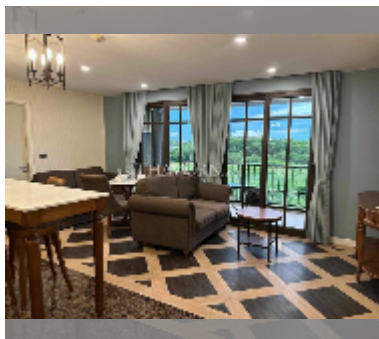

Condo for sale 2 bedroom 70 m² in Espana Condo Resort Pattaya, Pattaya

฿ 4,990,000

UNIT PARAMETERS:

UID	FS-241443
quota	foreign quota
type	2 bedroom
size	70m²
floor	5
view	city view

PROJECT PARAMETERS:

district	Jomtien
buildings	7
floors	8
built in	2018
maintenance	฿ 37,800/year

FACILITIES:

General information: resort, underground parking, open parking, covered parking.

Swimming pool: swimming pool, kids pool.

Chill zone: chill zone.

Health zone: gym, sauna.

Other: lobby, kids playgarden, CCTV, security, minimart.