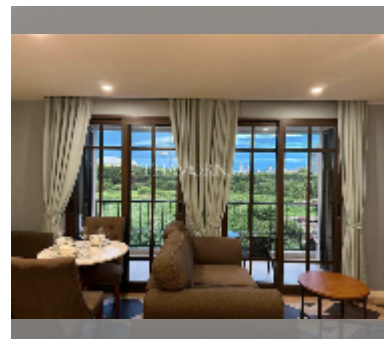

Condo for sale 2 bedroom 70 m² in Espana Condo Resort Pattaya, Pattaya

฿ 4,990,000

UNIT PARAMETERS:

UID	FS-241443
quota	foreign quota
type	2 bedroom
size	70m²
floor	5
view	city view

PROJECT PARAMETERS:

district	Jomtien
buildings	7
floors	8
built in	2018
maintenance	฿ 37,800/year

FACILITIES:

General information: resort, underground parking, open parking, covered parking.

Swimming pool: swimming pool, kids pool.

Chill zone: chill zone.

Health zone: gym, sauna.

Other: lobby, kids playgarden, CCTV, security, minimart.