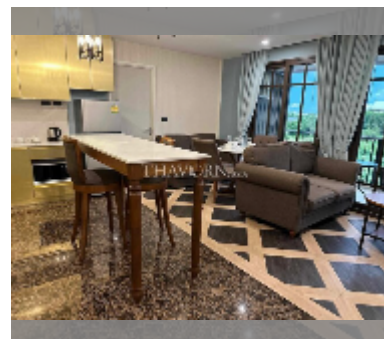

Condo for sale 2 bedroom 70 m² in Espana Condo Resort Pattaya, Pattaya

฿ 4,990,000

UNIT PARAMETERS:

UID	FS-241443
quota	foreign quota
type	2 bedroom
size	70m²
floor	5
view	city view

PROJECT PARAMETERS:

district	Jomtien
buildings	7
floors	8
built in	2018
maintenance	฿ 37,800/year

FACILITIES:

General information: resort, underground parking, open parking, covered parking.

Swimming pool: swimming pool, kids pool.

Chill zone: chill zone.

Health zone: gym, sauna.

Other: lobby, kids playgarden, CCTV, security, minimart.