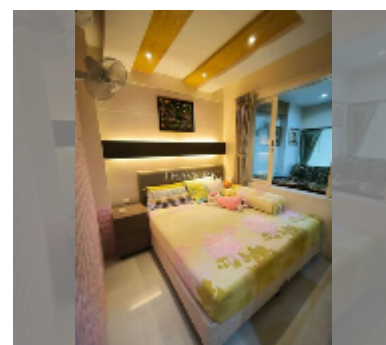

Condo for sale 1 bedroom 48 m² in View Talay 8, Pattaya

฿ 3,300,000

UNIT PARAMETERS:

UID	FS-241437
quota	thai quota
type	1 bedroom
size	48m²
floor	10
view	sea view
quality	good
equipment: furniture	
online viewing	yes

PROJECT PARAMETERS:

district	Jomtien
buildings	1
floors	30
built in	2010

FACILITIES:

General information: highrise, covered parking.

Swimming pool: swimming pool.

Chill zone: garden.

Health zone: gym.

Other: kids playgarden, CCTV, security.