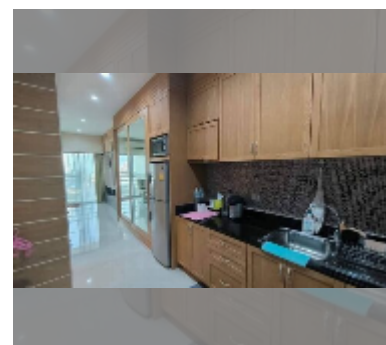

Condo for sale 1 bedroom 48 m² in View Talay 8, Pattaya

฿ 3,300,000

UNIT PARAMETERS:

UID	FS-241437
quota	thai quota
type	1 bedroom
size	48m²
floor	10
view	sea view
quality	good
equipment: furniture	
online viewing	yes

PROJECT PARAMETERS:

district	Jomtien
buildings	1
floors	30
built in	2010

FACILITIES:

General information: highrise, covered parking.

Swimming pool: swimming pool.

Chill zone: garden.

Health zone: gym.

Other: kids playgarden, CCTV, security.