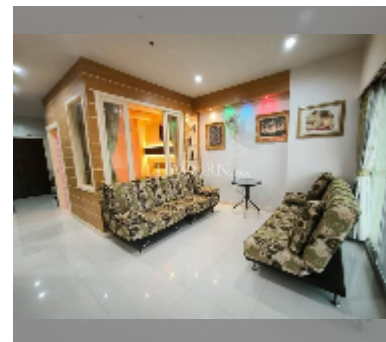

Condo for sale 1 bedroom 48 m² in View Talay 8, Pattaya

฿ 3,300,000

UNIT PARAMETERS:

UID	FS-241437
quota	thai quota
type	1 bedroom
size	48m²
floor	10
view	sea view
quality	good
equipment: furniture	
online viewing	yes

PROJECT PARAMETERS:

district	Jomtien
buildings	1
floors	30
built in	2010

FACILITIES:

General information: highrise, covered parking.

Swimming pool: swimming pool.

Chill zone: garden.

Health zone: gym.

Other: kids playgarden, CCTV, security.