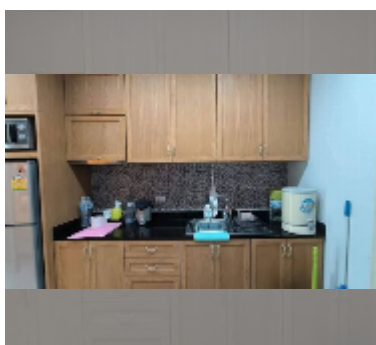

Condo for sale 1 bedroom 48 m² in View Talay 8, Pattaya

฿ 3,300,000

UNIT PARAMETERS:

UID	FS-241437
quota	thai quota
type	1 bedroom
size	48m²
floor	10
view	sea view
quality	good
equipment: furniture	
online viewing	yes

PROJECT PARAMETERS:

district	Jomtien
buildings	1
floors	30
built in	2010

FACILITIES:

General information: highrise, covered parking.

Swimming pool: swimming pool.

Chill zone: garden.

Health zone: gym.

Other: kids playgarden, CCTV, security.