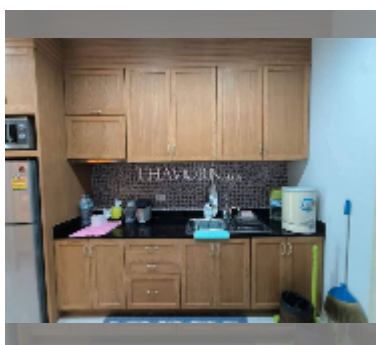

Condo for sale 1 bedroom 48 m² in View Talay 8, Pattaya

฿ 3,300,000

UNIT PARAMETERS:

UID	FS-241437
quota	thai quota
type	1 bedroom
size	48m²
floor	10
view	sea view
quality	good
equipment: furniture	
online viewing	yes

PROJECT PARAMETERS:

district	Jomtien
buildings	1
floors	30
built in	2010

FACILITIES:

General information: highrise, covered parking.

Swimming pool: swimming pool.

Chill zone: garden.

Health zone: gym.

Other: kids playgarden, CCTV, security.