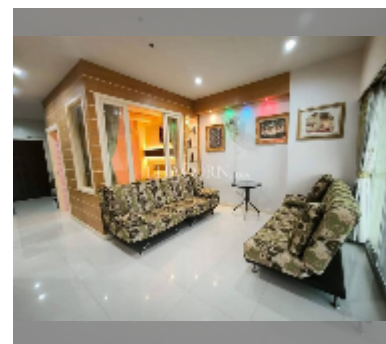

Condo for sale 1 bedroom 48 m² in View Talay 8, Pattaya

฿ 3,300,000

UNIT PARAMETERS:

UID	FS-241437
quota	thai quota
type	1 bedroom
size	48m²
floor	10
view	sea view
quality	good
equipment: furniture	
online viewing	yes

PROJECT PARAMETERS:

district	Jomtien
buildings	1
floors	30
built in	2010

FACILITIES:

General information: highrise, covered parking.

Swimming pool: swimming pool.

Chill zone: garden.

Health zone: gym.

Other: kids playgarden, CCTV, security.