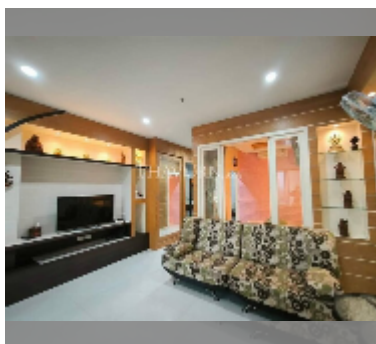

Condo for sale 1 bedroom 48 m² in View Talay 8, Pattaya

฿ 3,300,000

UNIT PARAMETERS:

UID	FS-241437
quota	thai quota
type	1 bedroom
size	48m²
floor	10
view	sea view
quality	good
equipment: furniture	
online viewing	yes

PROJECT PARAMETERS:

district	Jomtien
buildings	1
floors	30
built in	2010

FACILITIES:

General information: highrise, covered parking.

Swimming pool: swimming pool.

Chill zone: garden.

Health zone: gym.

Other: kids playgarden, CCTV, security.