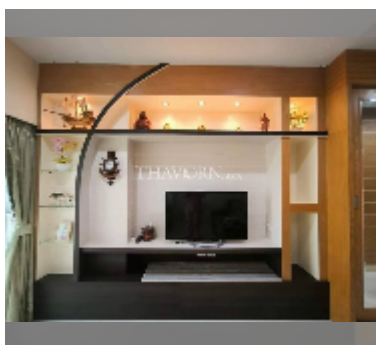

Condo for sale 1 bedroom 48 m² in View Talay 8, Pattaya

฿ 3,300,000

UNIT PARAMETERS:

UID	FS-241437
quota	thai quota
type	1 bedroom
size	48m²
floor	10
view	sea view
quality	good
equipment: furniture	
online viewing	yes

PROJECT PARAMETERS:

district	Jomtien
buildings	1
floors	30
built in	2010

FACILITIES:

General information: highrise, covered parking.

Swimming pool: swimming pool.

Chill zone: garden.

Health zone: gym.

Other: kids playgarden, CCTV, security.