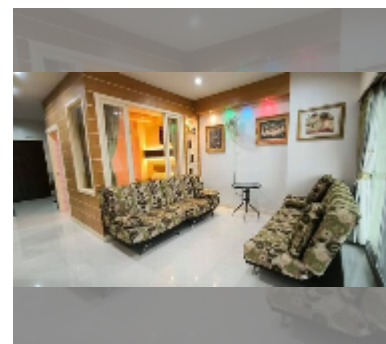

Condo for sale 1 bedroom 48 m² in View Talay 8, Pattaya

฿ 3,300,000

UNIT PARAMETERS:

UID	FS-241437
quota	thai quota
type	1 bedroom
size	48m²
floor	10
view	sea view
quality	good
equipment: furniture	
online viewing	yes

PROJECT PARAMETERS:

district	Jomtien
buildings	1
floors	30
built in	2010

FACILITIES:

General information: highrise, covered parking.

Swimming pool: swimming pool.

Chill zone: garden.

Health zone: gym.

Other: kids playgarden, CCTV, security.