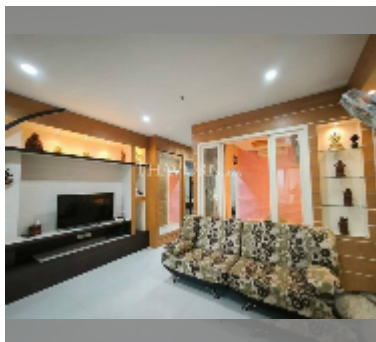

Condo for sale 1 bedroom 48 m² in View Talay 8, Pattaya

฿ 3,300,000

UNIT PARAMETERS:

UID	FS-241437
quota	thai quota
type	1 bedroom
size	48m²
floor	10
view	sea view
quality	good
equipment: furniture	
online viewing	yes

PROJECT PARAMETERS:

district	Jomtien
buildings	1
floors	30
built in	2010

FACILITIES:

General information: highrise, covered parking.

Swimming pool: swimming pool.

Chill zone: garden.

Health zone: gym.

Other: kids playgarden, CCTV, security.