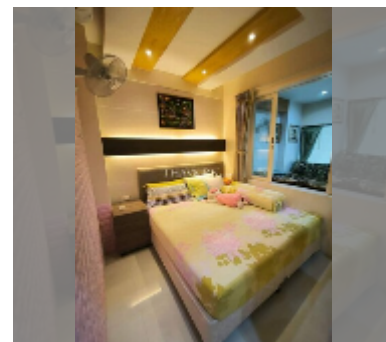

Condo for sale 1 bedroom 48 m² in View Talay 8, Pattaya

฿ 3,300,000

UNIT PARAMETERS:

UID	FS-241437
quota	thai quota
type	1 bedroom
size	48m²
floor	10
view	sea view
quality	good
equipment: furniture	
online viewing	yes

PROJECT PARAMETERS:

district	Jomtien
buildings	1
floors	30
built in	2010

FACILITIES:

General information: highrise, covered parking.

Swimming pool: swimming pool.

Chill zone: garden.

Health zone: gym.

Other: kids playgarden, CCTV, security.