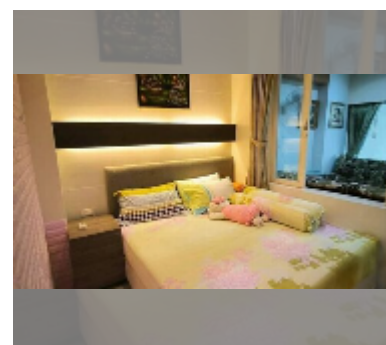

Condo for sale 1 bedroom 48 m² in View Talay 8, Pattaya

฿ 3,300,000

UNIT PARAMETERS:

UID	FS-241437
quota	thai quota
type	1 bedroom
size	48m²
floor	10
view	sea view
quality	good
equipment: furniture	
online viewing	yes

PROJECT PARAMETERS:

district	Jomtien
buildings	1
floors	30
built in	2010

FACILITIES:

General information: highrise, covered parking.

Swimming pool: swimming pool.

Chill zone: garden.

Health zone: gym.

Other: kids playgarden, CCTV, security.