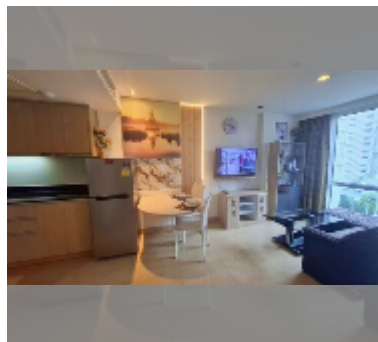

Condo for sale 1 bedroom 38 m² in The Cliff, Pattaya

฿ 2,890,000

UNIT PARAMETERS:

UID	FS-241434
quota	thai quota
type	1 bedroom
size	38m²
floor	5
view	pool view
quality	excellent
online viewing	yes

PROJECT PARAMETERS:

district	Pratumnak
buildings	1
floors	27
built in	2013
maintenance	฿ 20,520/year

FACILITIES:

General information: highrise, meters to beach: 400, minutes to beach: 5, underground parking, open parking.

Swimming pool: swimming pool, kids pool, water slides, waterfall, sunbathing area.

Chill zone: chill zone, garden, barbeque areas.

Health zone: gym, sauna.

Other: reception, lobby, kids playgarden, CCTV, security.