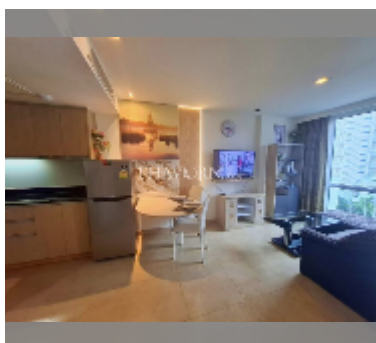

Condo for sale 1 bedroom 38 m² in The Cliff, Pattaya

฿ 2,890,000

UNIT PARAMETERS:

UID	FS-241434
quota	thai quota
type	1 bedroom
size	38m²
floor	5
view	pool view
quality	excellent
online viewing	yes

PROJECT PARAMETERS:

district	Pratumnak
buildings	1
floors	27
built in	2013
maintenance	฿ 20,520/year

FACILITIES:

General information: highrise, meters to beach: 400, minutes to beach: 5, underground parking, open parking.

Swimming pool: swimming pool, kids pool, water slides, waterfall, sunbathing area.

Chill zone: chill zone, garden, barbeque areas.

Health zone: gym, sauna.

Other: reception, lobby, kids playgarden, CCTV, security.