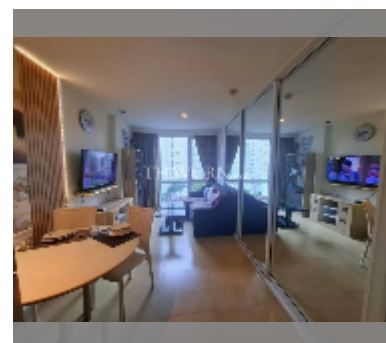

Condo for sale 1 bedroom 38 m² in The Cliff, Pattaya

฿ 2,890,000

UNIT PARAMETERS:

UID	FS-241434
quota	thai quota
type	1 bedroom
size	38m²
floor	5
view	pool view
quality	excellent
online viewing	yes

PROJECT PARAMETERS:

district	Pratumnak
buildings	1
floors	27
built in	2013
maintenance	฿ 20,520/year

FACILITIES:

General information: highrise, meters to beach: 400, minutes to beach: 5, underground parking, open parking.

Swimming pool: swimming pool, kids pool, water slides, waterfall, sunbathing area.

Chill zone: chill zone, garden, barbeque areas.

Health zone: gym, sauna.

Other: reception, lobby, kids playgarden, CCTV, security.