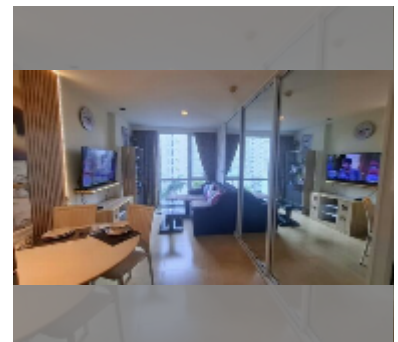

Condo for sale 1 bedroom 38 m² in The Cliff, Pattaya

฿ 2,890,000

UNIT PARAMETERS:

UID	FS-241434
quota	thai quota
type	1 bedroom
size	38m²
floor	5
view	pool view
quality	excellent
online viewing	yes

PROJECT PARAMETERS:

district	Pratumnak
buildings	1
floors	27
built in	2013
maintenance	฿ 20,520/year

FACILITIES:

General information: highrise, meters to beach: 400, minutes to beach: 5, underground parking, open parking.

Swimming pool: swimming pool, kids pool, water slides, waterfall, sunbathing area.

Chill zone: chill zone, garden, barbeque areas.

Health zone: gym, sauna.

Other: reception, lobby, kids playgarden, CCTV, security.