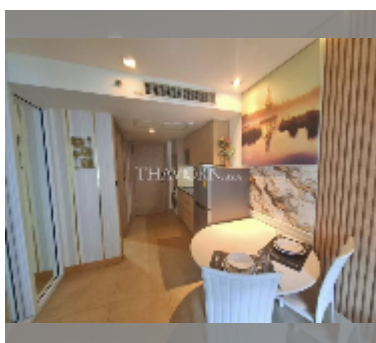

Condo for sale 1 bedroom 38 m² in The Cliff, Pattaya

฿ 2,890,000

UNIT PARAMETERS:

UID	FS-241434
quota	thai quota
type	1 bedroom
size	38m ²
floor	5
view	pool view
quality	excellent
online viewing	yes

PROJECT PARAMETERS:

district	Pratumnak
buildings	1
floors	27
built in	2013
maintenance	฿ 20,520/year

FACILITIES:

General information: highrise, meters to beach: 400, minutes to beach: 5, underground parking, open parking.

Swimming pool: swimming pool, kids pool, water slides, waterfall, sunbathing area.

Chill zone: chill zone, garden, barbeque areas.

Health zone: gym, sauna.

Other: reception, lobby, kids playgarden, CCTV, security.

[details](#)