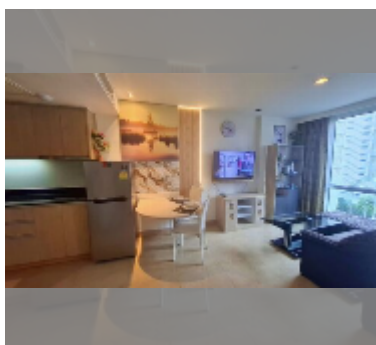

Condo for sale 1 bedroom 38 m² in The Cliff, Pattaya

฿ 2,890,000

UNIT PARAMETERS:

UID	FS-241434
quota	thai quota
type	1 bedroom
size	38m²
floor	5
view	pool view
quality	excellent
online viewing	yes

PROJECT PARAMETERS:

district	Pratumnak
buildings	1
floors	27
built in	2013
maintenance	฿ 20,520/year

FACILITIES:

General information: highrise, meters to beach: 400, minutes to beach: 5, underground parking, open parking.

Swimming pool: swimming pool, kids pool, water slides, waterfall, sunbathing area.

Chill zone: chill zone, garden, barbeque areas.

Health zone: gym, sauna.

Other: reception, lobby, kids playgarden, CCTV, security.