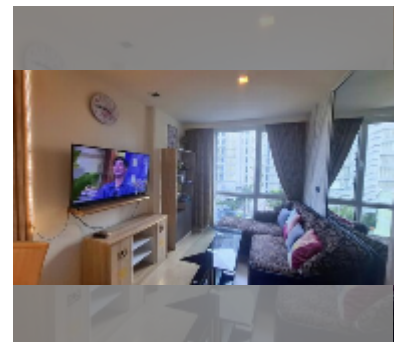

Condo for sale 1 bedroom 38 m² in The Cliff, Pattaya

฿ 2,890,000

UNIT PARAMETERS:

UID	FS-241434
quota	thai quota
type	1 bedroom
size	38m²
floor	5
view	pool view
quality	excellent
online viewing	yes

PROJECT PARAMETERS:

district	Pratumnak
buildings	1
floors	27
built in	2013
maintenance	฿ 20,520/year

FACILITIES:

General information: highrise, meters to beach: 400, minutes to beach: 5, underground parking, open parking.

Swimming pool: swimming pool, kids pool, water slides, waterfall, sunbathing area.

Chill zone: chill zone, garden, barbeque areas.

Health zone: gym, sauna.

Other: reception, lobby, kids playgarden, CCTV, security.