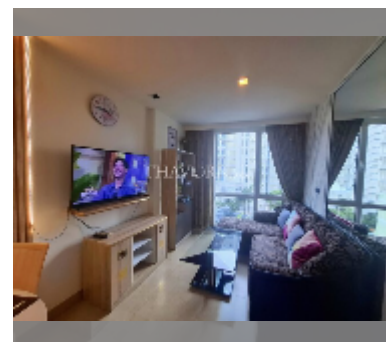

Condo for sale 1 bedroom 38 m² in The Cliff, Pattaya

฿ 2,890,000

UNIT PARAMETERS:

UID	FS-241434
quota	thai quota
type	1 bedroom
size	38m²
floor	5
view	pool view
quality	excellent
online viewing	yes

PROJECT PARAMETERS:

district	Pratumnak
buildings	1
floors	27
built in	2013
maintenance	฿ 20,520/year

FACILITIES:

General information: highrise, meters to beach: 400, minutes to beach: 5, underground parking, open parking.

Swimming pool: swimming pool, kids pool, water slides, waterfall, sunbathing area.

Chill zone: chill zone, garden, barbeque areas.

Health zone: gym, sauna.

Other: reception, lobby, kids playgarden, CCTV, security.