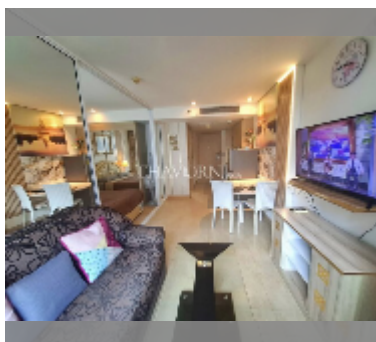

Condo for sale 1 bedroom 38 m² in The Cliff, Pattaya

฿ 2,890,000

UNIT PARAMETERS:

UID	FS-241434
quota	thai quota
type	1 bedroom
size	38m²
floor	5
view	pool view
quality	excellent
online viewing	yes

PROJECT PARAMETERS:

district	Pratumnak
buildings	1
floors	27
built in	2013
maintenance	฿ 20,520/year

FACILITIES:

General information: highrise, meters to beach: 400, minutes to beach: 5, underground parking, open parking.

Swimming pool: swimming pool, kids pool, water slides, waterfall, sunbathing area.

Chill zone: chill zone, garden, barbeque areas.

Health zone: gym, sauna.

Other: reception, lobby, kids playgarden, CCTV, security.