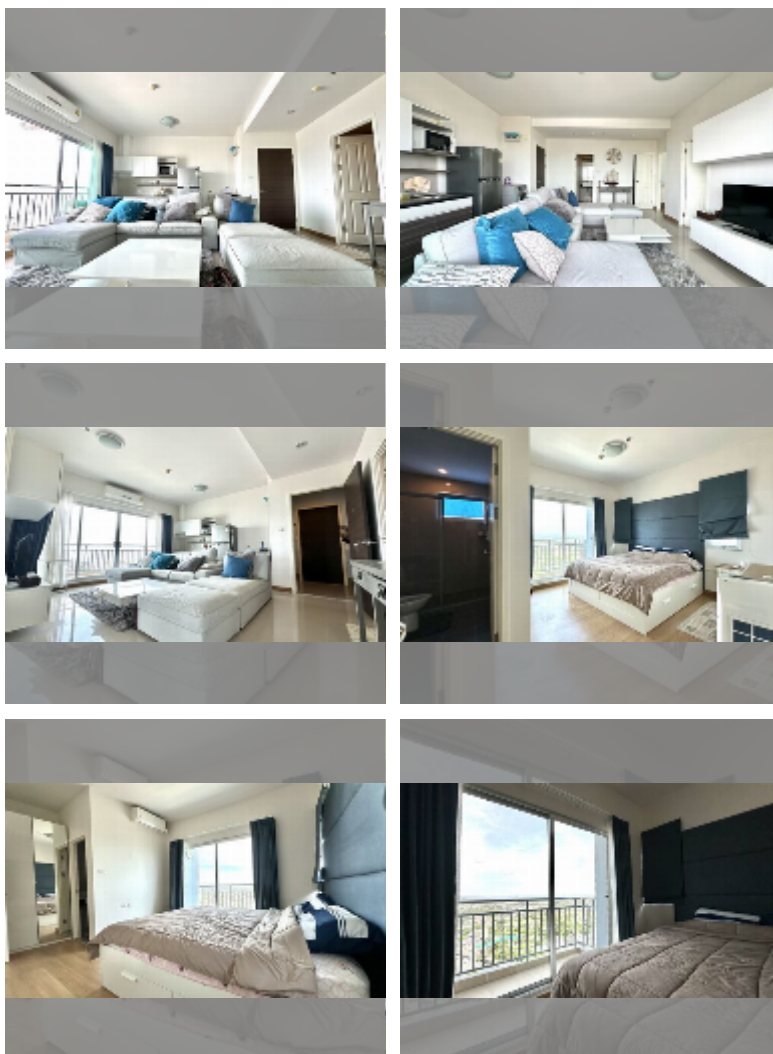

Condo for sale 2 bedroom 84.6 m² in Supalai Mare, Pattaya

฿ 6,000,000

UNIT PARAMETERS:

UID	FS-241429
quota	thai quota
type	2 bedroom
size	84.6m²
floor	35
view	sea view
quality	excellent
equipment: furniture	
online viewing	yes

PROJECT PARAMETERS:

district	Thepprasit
buildings	1
floors	35
built in	2016
maintenance	฿ 30,456/year

FACILITIES:

General information: highrise, meters to beach: 600, minutes to beach: 8, open parking, multy-level parking, covered parking.

Swimming pool: swimming pool, kids pool, waterfall.

Chill zone: chill zone, garden.

Health zone: gym.

Other: lobby, CCTV, security, laundry.