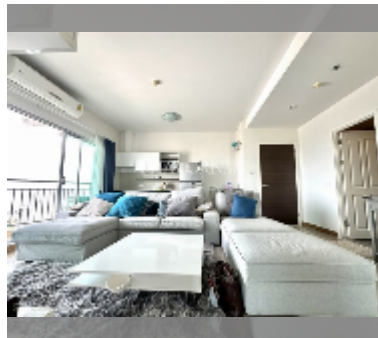

Condo for sale 2 bedroom 84.6 m² in Supalai Mare, Pattaya

฿ 6,000,000

UNIT PARAMETERS:

UID	FS-241429
quota	thai quota
type	2 bedroom
size	84.6m²
floor	35
view	sea view
quality	excellent
equipment: furniture	
online viewing	yes

PROJECT PARAMETERS:

district	Thepprasit
buildings	1
floors	35
built in	2016
maintenance	฿ 30,456/year

FACILITIES:

General information: highrise, meters to beach: 600, minutes to beach: 8, open parking, multy-level parking, covered parking.

Swimming pool: swimming pool, kids pool, waterfall.

Chill zone: chill zone, garden.

Health zone: gym.

Other: lobby, CCTV, security, laundry.