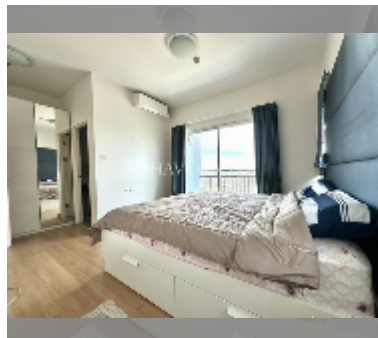

Condo for sale 2 bedroom 84.6 m² in Supalai Mare, Pattaya

฿ 6,000,000

UNIT PARAMETERS:

UID	FS-241429
quota	thai quota
type	2 bedroom
size	84.6m²
floor	35
view	sea view
quality	excellent
equipment: furniture	
online viewing	yes

PROJECT PARAMETERS:

district	Thepprasit
buildings	1
floors	35
built in	2016
maintenance	฿ 30,456/year

FACILITIES:

General information: highrise, meters to beach: 600, minutes to beach: 8, open parking, multy-level parking, covered parking.

Swimming pool: swimming pool, kids pool, waterfall.

Chill zone: chill zone, garden.

Health zone: gym.

Other: lobby, CCTV, security, laundry.