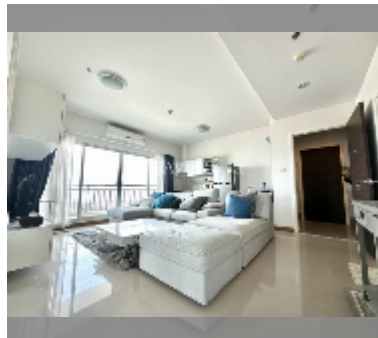

Condo for sale 2 bedroom 84.6 m² in Supalai Mare, Pattaya

฿ 6,000,000

UNIT PARAMETERS:

UID	FS-241429
quota	thai quota
type	2 bedroom
size	84.6m²
floor	35
view	sea view
quality	excellent
equipment: furniture	
online viewing	yes

PROJECT PARAMETERS:

district	Thepprasit
buildings	1
floors	35
built in	2016
maintenance	฿ 30,456/year

FACILITIES:

General information: highrise, meters to beach: 600, minutes to beach: 8, open parking, multy-level parking, covered parking.

Swimming pool: swimming pool, kids pool, waterfall.

Chill zone: chill zone, garden.

Health zone: gym.

Other: lobby, CCTV, security, laundry.