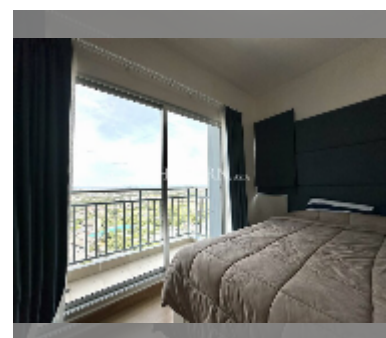

Condo for sale 2 bedroom 84.6 m² in Supalai Mare, Pattaya

฿ 6,000,000

UNIT PARAMETERS:

UID	FS-241429
quota	thai quota
type	2 bedroom
size	84.6m²
floor	35
view	sea view
quality	excellent
equipment: furniture	
online viewing	yes

PROJECT PARAMETERS:

district	Thepprasit
buildings	1
floors	35
built in	2016
maintenance	฿ 30,456/year

FACILITIES:

General information: highrise, meters to beach: 600, minutes to beach: 8, open parking, multy-level parking, covered parking.

Swimming pool: swimming pool, kids pool, waterfall.

Chill zone: chill zone, garden.

Health zone: gym.

Other: lobby, CCTV, security, laundry.