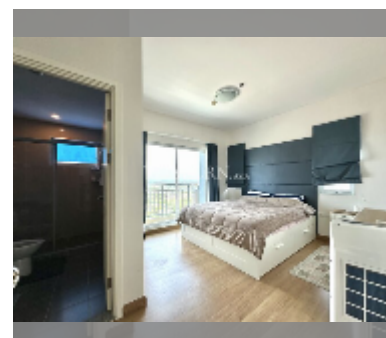

Condo for sale 2 bedroom 84.6 m² in Supalai Mare, Pattaya

฿ 6,000,000

UNIT PARAMETERS:

UID	FS-241429
quota	thai quota
type	2 bedroom
size	84.6m²
floor	35
view	sea view
quality	excellent
equipment: furniture	
online viewing	yes

PROJECT PARAMETERS:

district	Thepprasit
buildings	1
floors	35
built in	2016
maintenance	฿ 30,456/year

FACILITIES:

General information: highrise, meters to beach: 600, minutes to beach: 8, open parking, multy-level parking, covered parking.

Swimming pool: swimming pool, kids pool, waterfall.

Chill zone: chill zone, garden.

Health zone: gym.

Other: lobby, CCTV, security, laundry.