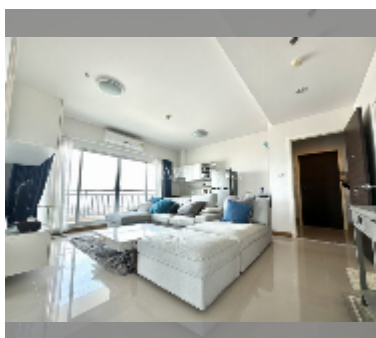

Condo for sale 2 bedroom 84.6 m² in Supalai Mare, Pattaya

฿ 6,000,000

UNIT PARAMETERS:

UID	FS-241429
quota	thai quota
type	2 bedroom
size	84.6m²
floor	35
view	sea view
quality	excellent
equipment: furniture	
online viewing	yes

PROJECT PARAMETERS:

district	Thepprasit
buildings	1
floors	35
built in	2016
maintenance	฿ 30,456/year

FACILITIES:

General information: highrise, meters to beach: 600, minutes to beach: 8, open parking, multy-level parking, covered parking.

Swimming pool: swimming pool, kids pool, waterfall.

Chill zone: chill zone, garden.

Health zone: gym.

Other: lobby, CCTV, security, laundry.