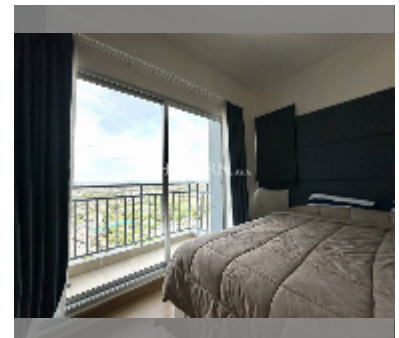

Condo for sale 2 bedroom 84.6 m² in Supalai Mare, Pattaya

฿ 6,000,000

UNIT PARAMETERS:

UID	FS-241429
quota	thai quota
type	2 bedroom
size	84.6m²
floor	35
view	sea view
quality	excellent
equipment: furniture	
online viewing	yes

PROJECT PARAMETERS:

district	Thepprasit
buildings	1
floors	35
built in	2016
maintenance	฿ 30,456/year

FACILITIES:

General information: highrise, meters to beach: 600, minutes to beach: 8, open parking, multy-level parking, covered parking.

Swimming pool: swimming pool, kids pool, waterfall.

Chill zone: chill zone, garden.

Health zone: gym.

Other: lobby, CCTV, security, laundry.