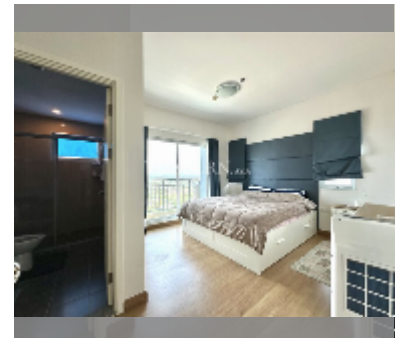

Condo for sale 2 bedroom 84.6 m² in Supalai Mare, Pattaya

฿ 6,000,000

UNIT PARAMETERS:

UID	FS-241429
quota	thai quota
type	2 bedroom
size	84.6m²
floor	35
view	sea view
quality	excellent
equipment: furniture	
online viewing	yes

PROJECT PARAMETERS:

district	Thepprasit
buildings	1
floors	35
built in	2016
maintenance	฿ 30,456/year

FACILITIES:

General information: highrise, meters to beach: 600, minutes to beach: 8, open parking, multy-level parking, covered parking.

Swimming pool: swimming pool, kids pool, waterfall.

Chill zone: chill zone, garden.

Health zone: gym.

Other: lobby, CCTV, security, laundry.