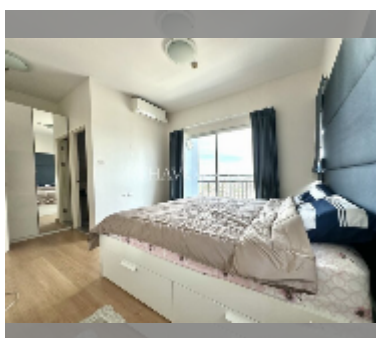

Condo for sale 2 bedroom 84.6 m² in Supalai Mare, Pattaya

฿ 6,000,000

UNIT PARAMETERS:

UID	FS-241429
quota	thai quota
type	2 bedroom
size	84.6m²
floor	35
view	sea view
quality	excellent
equipment: furniture	
online viewing	yes

PROJECT PARAMETERS:

district	Thepprasit
buildings	1
floors	35
built in	2016
maintenance	฿ 30,456/year

FACILITIES:

General information: highrise, meters to beach: 600, minutes to beach: 8, open parking, multy-level parking, covered parking.

Swimming pool: swimming pool, kids pool, waterfall.

Chill zone: chill zone, garden.

Health zone: gym.

Other: lobby, CCTV, security, laundry.