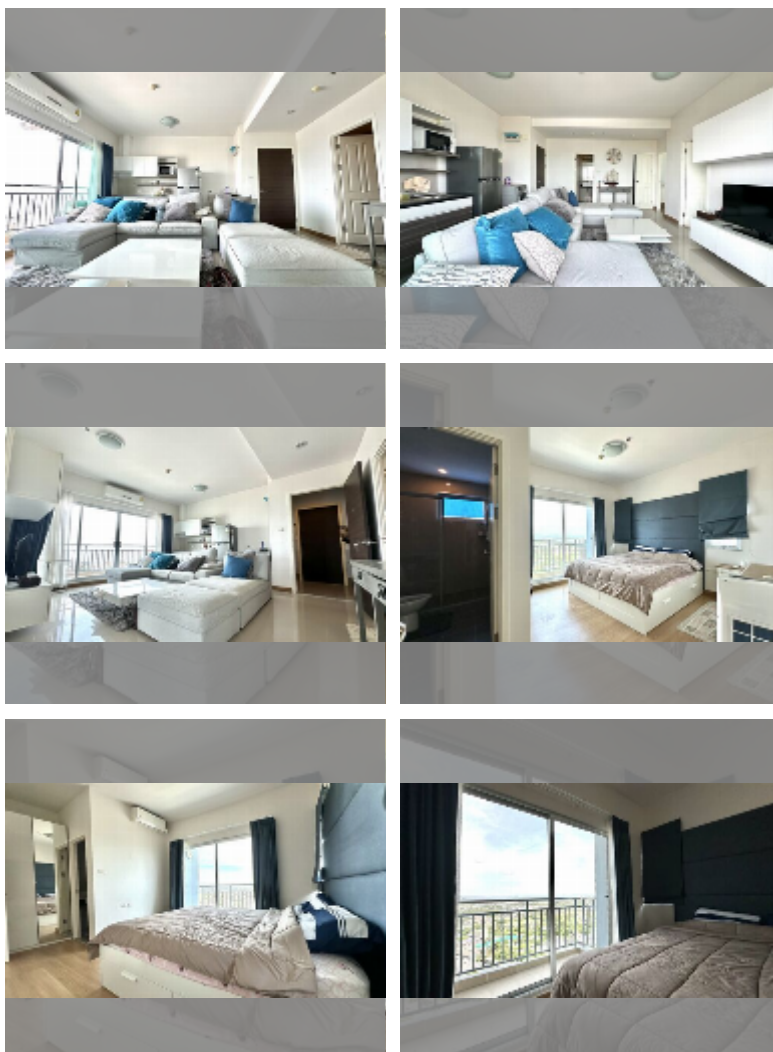

Condo for sale 2 bedroom 84.6 m² in Supalai Mare, Pattaya

฿ 6,000,000

UNIT PARAMETERS:

UID	FS-241429
quota	thai quota
type	2 bedroom
size	84.6m²
floor	35
view	sea view
quality	excellent
equipment: furniture	
online viewing	yes

PROJECT PARAMETERS:

district	Thepprasit
buildings	1
floors	35
built in	2016
maintenance	฿ 30,456/year

FACILITIES:

General information: highrise, meters to beach: 600, minutes to beach: 8, open parking, multy-level parking, covered parking.

Swimming pool: swimming pool, kids pool, waterfall.

Chill zone: chill zone, garden.

Health zone: gym.

Other: lobby, CCTV, security, laundry.