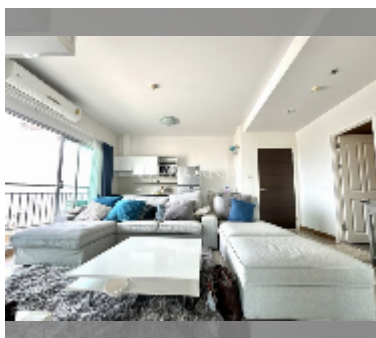

Condo for sale 2 bedroom 84.6 m² in Supalai Mare, Pattaya

฿ 6,000,000

UNIT PARAMETERS:

UID	FS-241429
quota	thai quota
type	2 bedroom
size	84.6m²
floor	35
view	sea view
quality	excellent
equipment: furniture	
online viewing	yes

PROJECT PARAMETERS:

district	Thepprasit
buildings	1
floors	35
built in	2016
maintenance	฿ 30,456/year

FACILITIES:

General information: highrise, meters to beach: 600, minutes to beach: 8, open parking, multy-level parking, covered parking.

Swimming pool: swimming pool, kids pool, waterfall.

Chill zone: chill zone, garden.

Health zone: gym.

Other: lobby, CCTV, security, laundry.