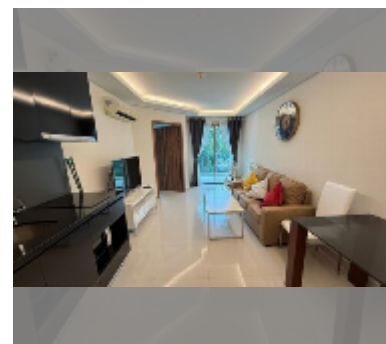

Condo for sale 1 bedroom 37.48 m² in Club Royal, Pattaya

฿ 2,400,000

UNIT PARAMETERS:

UID	FS-241428
quota	thai quota
type	1 bedroom
size	37.48m²
floor	2
view	pool view
equipment: furniture	
online viewing	yes

PROJECT PARAMETERS:

district	Wongamat
buildings	4
floors	8
built in	2016
maintenance	฿ 17,990/year

FACILITIES:

General information: resort, meters to beach: 200, minutes to beach: 5, underground parking.

Swimming pool: swimming pool, kids pool, jacuzzi.

Chill zone: garden.

Health zone: gym.

Other: lobby, CCTV, security.