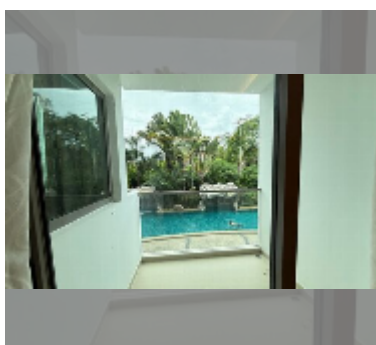

Condo for sale 1 bedroom 37.48 m² in Club Royal, Pattaya

฿ 2,400,000

UNIT PARAMETERS:

UID	FS-241428
quota	thai quota
type	1 bedroom
size	37.48m²
floor	2
view	pool view
equipment: furniture	
online viewing	yes

PROJECT PARAMETERS:

district	Wongamat
buildings	4
floors	8
built in	2016
maintenance	฿ 17,990/year

FACILITIES:

General information: resort, meters to beach: 200, minutes to beach: 5, underground parking.

Swimming pool: swimming pool, kids pool, jacuzzi.

Chill zone: garden.

Health zone: gym.

Other: lobby, CCTV, security.