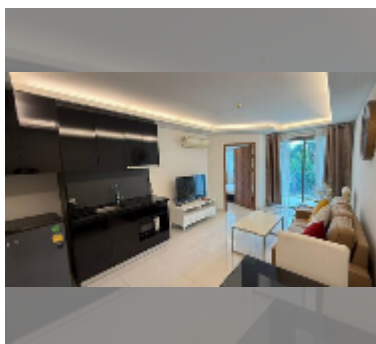

Condo for sale 1 bedroom 37.48 m² in Club Royal, Pattaya

฿ 2,400,000

UNIT PARAMETERS:

UID	FS-241428
quota	thai quota
type	1 bedroom
size	37.48m²
floor	2
view	pool view
equipment: furniture	
online viewing	yes

PROJECT PARAMETERS:

district	Wongamat
buildings	4
floors	8
built in	2016
maintenance	฿ 17,990/year

FACILITIES:

General information: resort, meters to beach: 200, minutes to beach: 5, underground parking.

Swimming pool: swimming pool, kids pool, jacuzzi.

Chill zone: garden.

Health zone: gym.

Other: lobby, CCTV, security.