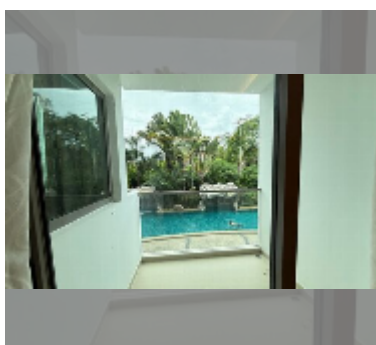

### FACILITIES:

General information: resort, meters to beach: 200, minutes to beach: 5, underground parking.

Swimming pool: swimming pool, kids pool, jacuzzi.

Chill zone: garden.

Health zone: gym.

Other: lobby, CCTV, security.