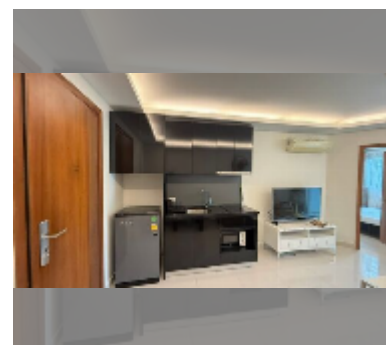

Condo for sale 1 bedroom 37.48 m² in Club Royal, Pattaya

฿ 2,400,000

UNIT PARAMETERS:

UID	FS-241428
quota	thai quota
type	1 bedroom
size	37.48m²
floor	2
view	pool view
equipment: furniture	
online viewing	yes

PROJECT PARAMETERS:

district	Wongamat
buildings	4
floors	8
built in	2016
maintenance	฿ 17,990/year

FACILITIES:

General information: resort, meters to beach: 200, minutes to beach: 5, underground parking.

Swimming pool: swimming pool, kids pool, jacuzzi.

Chill zone: garden.

Health zone: gym.

Other: lobby, CCTV, security.