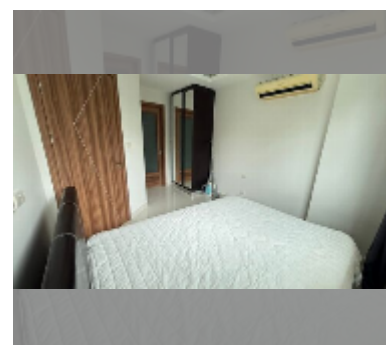

Condo for sale 1 bedroom 37.48 m² in Club Royal, Pattaya

฿ 2,400,000

UNIT PARAMETERS:

UID	FS-241428
quota	thai quota
type	1 bedroom
size	37.48m²
floor	2
view	pool view
equipment: furniture	
online viewing	yes

PROJECT PARAMETERS:

district	Wongamat
buildings	4
floors	8
built in	2016
maintenance	฿ 17,990/year

FACILITIES:

General information: resort, meters to beach: 200, minutes to beach: 5, underground parking.

Swimming pool: swimming pool, kids pool, jacuzzi.

Chill zone: garden.

Health zone: gym.

Other: lobby, CCTV, security.