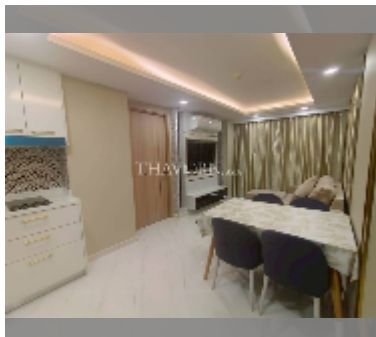

Condo for sale 2 bedroom 61 m² in Dusit Grand Park 2, Pattaya

฿ 4,500,000

UNIT PARAMETERS:

UID	FS-241427
quota	thai quota
type	2 bedroom
size	61m²
floor	3
view	pool view
quality	excellent
equipment: furniture, air conditioner, television	
online viewing	yes

PROJECT PARAMETERS:

district	Jomtien
buildings	5
floors	8
built in	2022

FACILITIES:

General information: boutique, underground parking.

Swimming pool: swimming pool, kids pool, jacuzzi.

Chill zone: chill zone, garden.

Health zone: gym.

Other: lobby, clubhouse, CCTV, security.