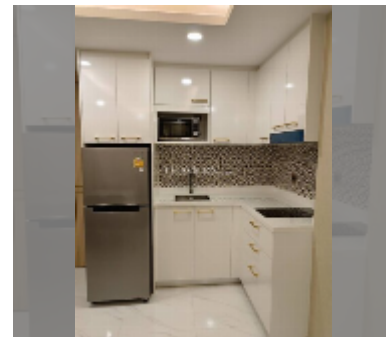

Condo for sale 2 bedroom 61 m² in Dusit Grand Park 2, Pattaya

฿ 4,500,000

UNIT PARAMETERS:

UID	FS-241427
quota	thai quota
type	2 bedroom
size	61m²
floor	3
view	pool view
quality	excellent
equipment: furniture, air conditioner, television	
online viewing	yes

PROJECT PARAMETERS:

district	Jomtien
buildings	5
floors	8
built in	2022

FACILITIES:

General information: boutique, underground parking.

Swimming pool: swimming pool, kids pool, jacuzzi.

Chill zone: chill zone, garden.

Health zone: gym.

Other: lobby, clubhouse, CCTV, security.