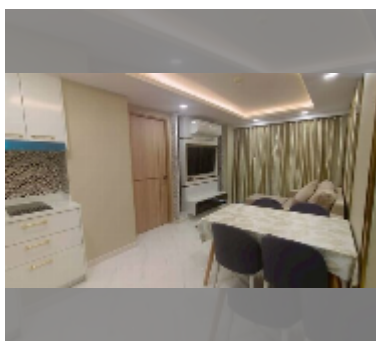

Condo for sale 2 bedroom 61 m² in Dusit Grand Park 2, Pattaya

฿ 4,500,000

UNIT PARAMETERS:

UID	FS-241427
quota	thai quota
type	2 bedroom
size	61m²
floor	3
view	pool view
quality	excellent
equipment: furniture, air conditioner, television	
online viewing	yes

PROJECT PARAMETERS:

district	Jomtien
buildings	5
floors	8
built in	2022

FACILITIES:

General information: boutique, underground parking.

Swimming pool: swimming pool, kids pool, jacuzzi.

Chill zone: chill zone, garden.

Health zone: gym.

Other: lobby, clubhouse, CCTV, security.