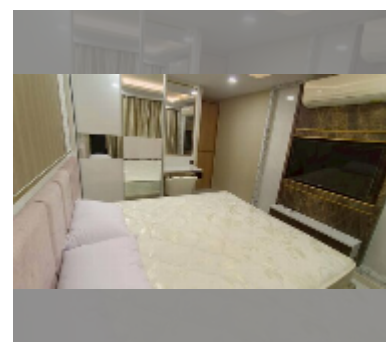

Condo for sale 2 bedroom 61 m² in Dusit Grand Park 2, Pattaya

฿ 4,500,000

UNIT PARAMETERS:

UID	FS-241427
quota	thai quota
type	2 bedroom
size	61m²
floor	3
view	pool view
quality	excellent
equipment: furniture, air conditioner, television	
online viewing	yes

PROJECT PARAMETERS:

district	Jomtien
buildings	5
floors	8
built in	2022

FACILITIES:

General information: boutique, underground parking.

Swimming pool: swimming pool, kids pool, jacuzzi.

Chill zone: chill zone, garden.

Health zone: gym.

Other: lobby, clubhouse, CCTV, security.