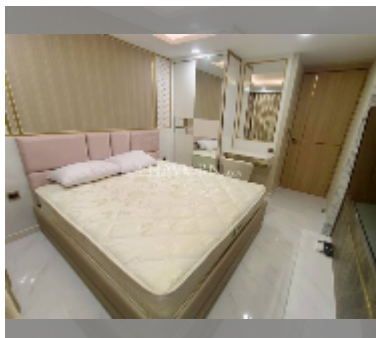

Condo for sale 2 bedroom 61 m² in Dusit Grand Park 2, Pattaya

฿ 4,500,000

UNIT PARAMETERS:

UID	FS-241427
quota	thai quota
type	2 bedroom
size	61m²
floor	3
view	pool view
quality	excellent
equipment: furniture, air conditioner, television	
online viewing	yes

PROJECT PARAMETERS:

district	Jomtien
buildings	5
floors	8
built in	2022

FACILITIES:

General information: boutique, underground parking.

Swimming pool: swimming pool, kids pool, jacuzzi.

Chill zone: chill zone, garden.

Health zone: gym.

Other: lobby, clubhouse, CCTV, security.