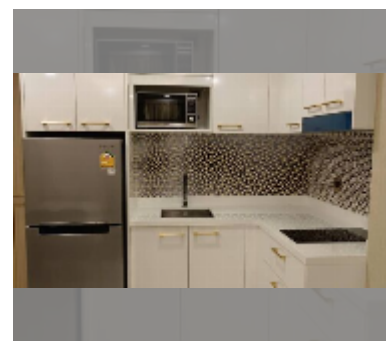

Condo for sale 2 bedroom 61 m² in Dusit Grand Park 2, Pattaya

฿ 4,500,000

UNIT PARAMETERS:

UID	FS-241427
quota	thai quota
type	2 bedroom
size	61m²
floor	3
view	pool view
quality	excellent
equipment: furniture, air conditioner, television	
online viewing	yes

PROJECT PARAMETERS:

district	Jomtien
buildings	5
floors	8
built in	2022

FACILITIES:

General information: boutique, underground parking.

Swimming pool: swimming pool, kids pool, jacuzzi.

Chill zone: chill zone, garden.

Health zone: gym.

Other: lobby, clubhouse, CCTV, security.