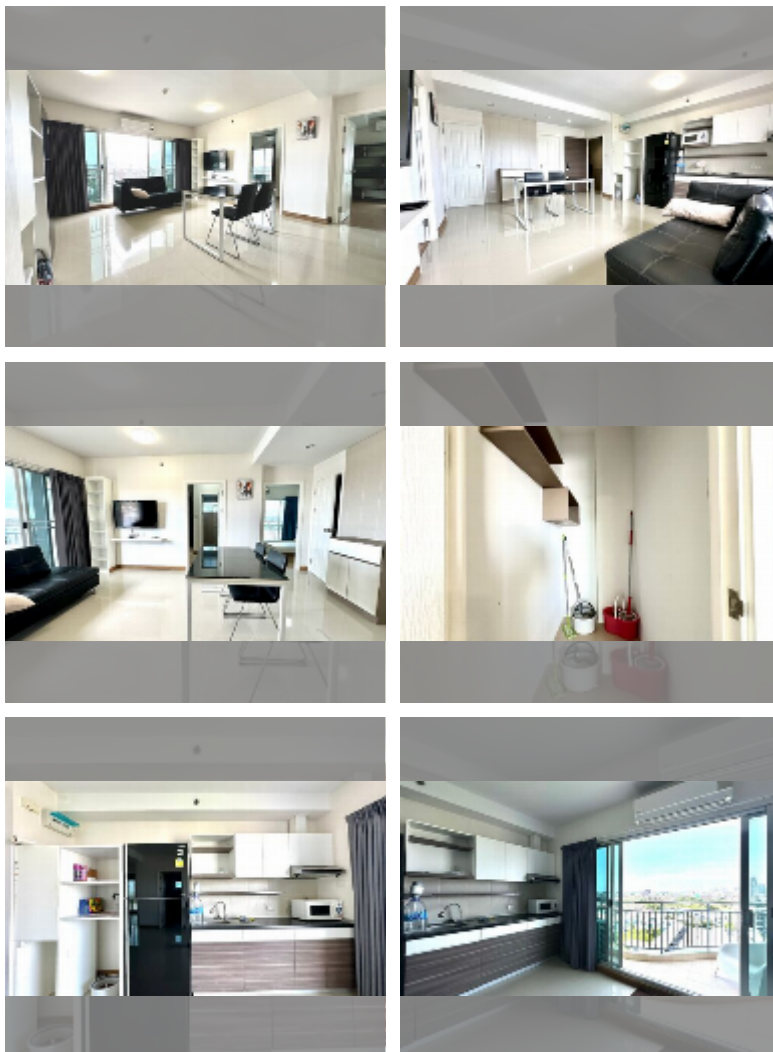

Condo for sale 2 bedroom 84.34 m² in Supalai Mare, Pattaya

฿ 4,500,000

UNIT PARAMETERS:

UID	FS-241426
quota	thai quota
type	2 bedroom
size	84.34m ²
floor	10
view	city view
quality	good
equipment: furniture, air conditioner, internet, television, refrigerator	
online viewing	yes

Swimming pool: swimming pool, kids pool, waterfall.

Chill zone: chill zone, garden.

Health zone: gym.

Other: lobby, CCTV, security, laundry.

details