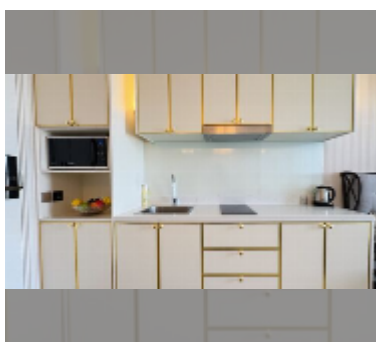

Condo for sale 1 bedroom 36 m² in Grand Florida Beachfront Condo Resort Pattaya, Pattaya

฿ 3,890,000

UNIT PARAMETERS:

UID	FS-241422
quota	thai quota
type	1 bedroom
size	36m²
floor	4
view	pool view
quality	excellent

PROJECT PARAMETERS:

district	Na Jomtien
buildings	8
floors	7
built in	2020
maintenance	฿ 25,920/year

FACILITIES:

General information: resort, beach front, underground parking, open parking.

Swimming pool: swimming pool, kids pool, water slides, waterfall, jacuzzi, sunbathing area.

Chill zone: chill zone, garden, barbeque areas.

Health zone: gym, sauna, steam.

Other: reception, lobby, clubhouse, games room, kids playgarden, CCTV, security, minimart.