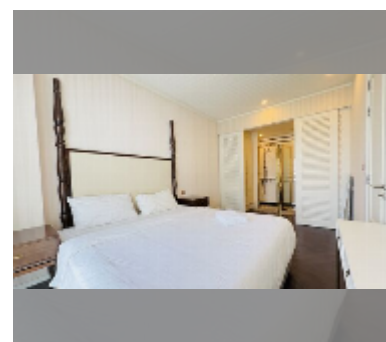

Condo for sale 1 bedroom 36 m² in Grand Florida Beachfront Condo Resort Pattaya, Pattaya

฿ 3,890,000

UNIT PARAMETERS:

UID	FS-241422
quota	thai quota
type	1 bedroom
size	36m²
floor	4
view	pool view
quality	excellent

PROJECT PARAMETERS:

district	Na Jomtien
buildings	8
floors	7
built in	2020
maintenance	฿ 25,920/year

FACILITIES:

General information: resort, beach front, underground parking, open parking.

Swimming pool: swimming pool, kids pool, water slides, waterfall, jacuzzi, sunbathing area.

Chill zone: chill zone, garden, barbeque areas.

Health zone: gym, sauna, steam.

Other: reception, lobby, clubhouse, games room, kids playgarden, CCTV, security, minimart.