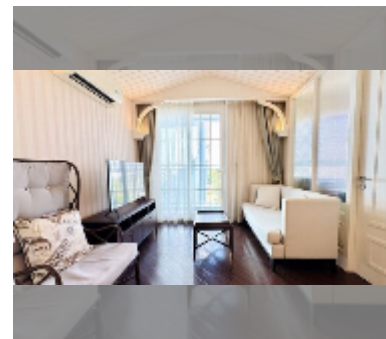

Condo for sale 1 bedroom 36 m² in Grand Florida Beachfront Condo Resort Pattaya, Pattaya

฿ 3,890,000

UNIT PARAMETERS:

UID	FS-241422
quota	thai quota
type	1 bedroom
size	36m²
floor	4
view	pool view
quality	excellent

PROJECT PARAMETERS:

district	Na Jomtien
buildings	8
floors	7
built in	2020
maintenance	฿ 25,920/year

FACILITIES:

General information: resort, beach front, underground parking, open parking.

Swimming pool: swimming pool, kids pool, water slides, waterfall, jacuzzi, sunbathing area.

Chill zone: chill zone, garden, barbeque areas.

Health zone: gym, sauna, steam.

Other: reception, lobby, clubhouse, games room, kids playgarden, CCTV, security, minimart.