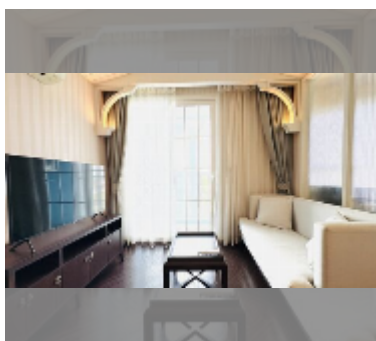

Condo for sale 1 bedroom 36 m² in Grand Florida Beachfront Condo Resort Pattaya, Pattaya

฿ 3,890,000

UNIT PARAMETERS:

UID	FS-241422
quota	thai quota
type	1 bedroom
size	36m²
floor	4
view	pool view
quality	excellent

PROJECT PARAMETERS:

district	Na Jomtien
buildings	8
floors	7
built in	2020
maintenance	฿ 25,920/year

FACILITIES:

General information: resort, beach front, underground parking, open parking.

Swimming pool: swimming pool, kids pool, water slides, waterfall, jacuzzi, sunbathing area.

Chill zone: chill zone, garden, barbeque areas.

Health zone: gym, sauna, steam.

Other: reception, lobby, clubhouse, games room, kids playgarden, CCTV, security, minimart.