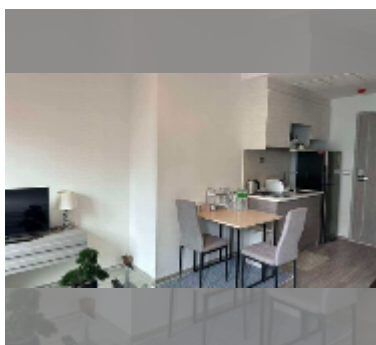

Condo for sale studio 26.5 m² in Aeras, Pattaya

฿ 2,900,000

UNIT PARAMETERS:

UID	FS-241419
quota	thai quota
type	studio
size	26.5m ²
floor	11
view	sea view
equipment: furniture	
online viewing	yes

PROJECT PARAMETERS:

Health zone: gym.

Other: lobby, clubhouse, games room, kids playgarden, CCTV, security, minimart.

details