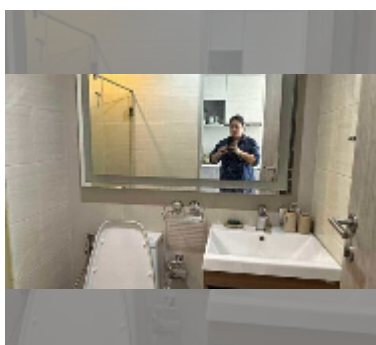

district	Jomtien
buildings	2
floors	38
built in	2017
maintenance	฿ 12,720/year

FACILITIES:

General information: highrise, underground parking.

Swimming pool: swimming pool, rooftop pool.

Chill zone: chill zone, garden, rooftop chillout.

Health zone: gym.

Other: lobby, clubhouse, games room, kids playgarden, CCTV, security, minimart.

details