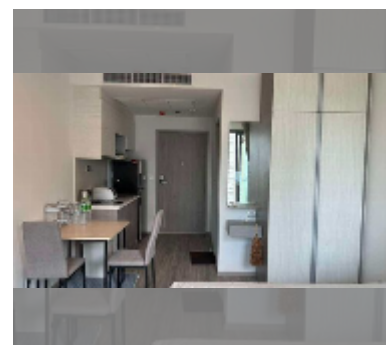

Condo for sale studio 26.5 m² in Aeras, Pattaya

฿ 2,900,000

UNIT PARAMETERS:

UID	FS-241419
quota	thai quota
type	studio
size	26.5m ²
floor	11
view	sea view
equipment: furniture	
online viewing	yes

PROJECT PARAMETERS:

Health zone: gym.

Other: lobby, clubhouse, games room, kids playgarden, CCTV, security, minimart.

details