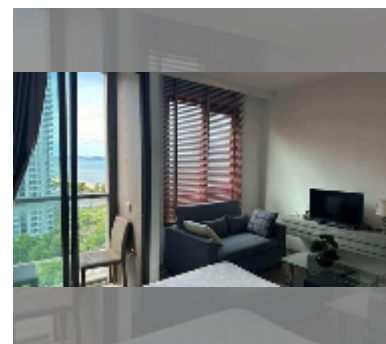

Condo for sale studio 26.5 m² in Aeras, Pattaya

฿ 2,900,000

UNIT PARAMETERS:

UID	FS-241419
quota	thai quota
type	studio
size	26.5m²
floor	11
view	sea view
equipment: furniture	
online viewing	yes

PROJECT PARAMETERS:

district	Jomtien
buildings	2
floors	38
built in	2017
maintenance	฿ 12,720/year

FACILITIES:

General information: highrise, underground parking.

Swimming pool: swimming pool, rooftop pool.

Chill zone: chill zone, garden, rooftop chillout.

Health zone: gym.

Other: lobby, clubhouse, games room, kids playgarden, CCTV, security, minimart.