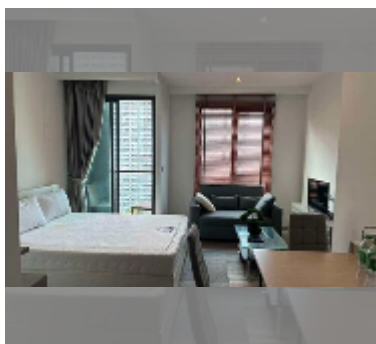

Condo for sale studio 26.5 m² in Aeras, Pattaya

฿ 2,900,000

UNIT PARAMETERS:

UID	FS-241419
quota	thai quota
type	studio
size	26.5m²
floor	11
view	sea view
equipment: furniture	
online viewing	yes

PROJECT PARAMETERS:

district	Jomtien
buildings	2
floors	38
built in	2017
maintenance	฿ 12,720/year

FACILITIES:

General information: highrise, underground parking.

Swimming pool: swimming pool, rooftop pool.

Chill zone: chill zone, garden, rooftop chillout.

Health zone: gym.

Other: lobby, clubhouse, games room, kids playgarden, CCTV, security, minimart.