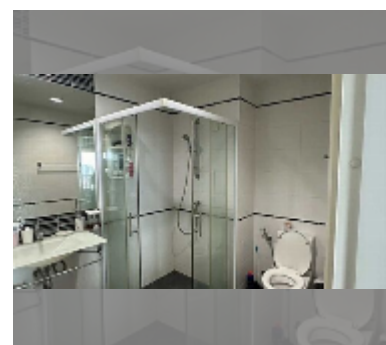

Condo for sale 1 bedroom 35.45 m² in Centric Sea, Pattaya

฿ 3,400,000

UNIT PARAMETERS:

UID	FS-241418
quota	thai quota
type	1 bedroom
size	35.45m²
floor	29
view	sea view
online viewing	yes

PROJECT PARAMETERS:

district	Central Pattaya
buildings	3
floors	44
built in	2015
maintenance	฿ 23,397/year

FACILITIES:

General information: highrise, multy-level parking, covered parking.

Swimming pool: swimming pool, rooftop pool.

Chill zone: chill zone, garden, rooftop chillout.

Health zone: gym.

Other: lobby, clubhouse, CCTV, security, minimart.