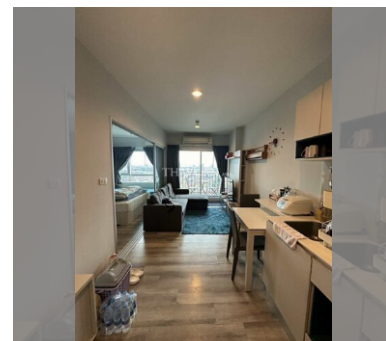

Condo for sale 1 bedroom 35.45 m² in Centric Sea, Pattaya

฿ 3,400,000

UNIT PARAMETERS:

UID	FS-241418
quota	thai quota
type	1 bedroom
size	35.45m²
floor	29
view	sea view
quality	not chosen
online viewing	on
transfer fee payer	50% on seller / 50% on buyer
Can top-up	on

PROJECT PARAMETERS:

district	Central Pattaya
buildings	3
floors	44
built in	2015
maintenance	฿ 23,397/year

FACILITIES:

General information: highrise, multy-level parking, covered parking.

Swimming pool: swimming pool, rooftop pool.

Chill zone: chill zone, garden, rooftop chillout.

Health zone: gym.

Other: lobby, clubhouse, CCTV, security, minimart.