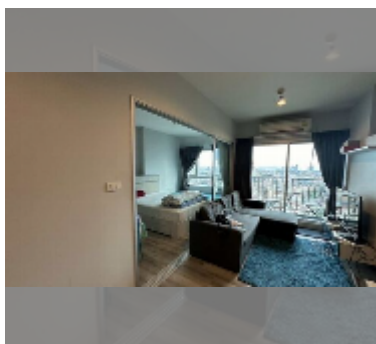

Condo for sale 1 bedroom 35.45 m² in Centric Sea, Pattaya

฿ 3,400,000

UNIT PARAMETERS:

UID	FS-241418
quota	thai quota
type	1 bedroom
size	35.45m²
floor	29
view	sea view
online viewing	yes

PROJECT PARAMETERS:

district	Central Pattaya
buildings	3
floors	44
built in	2015
maintenance	฿ 23,397/year

FACILITIES:

General information: highrise, multy-level parking, covered parking.

Swimming pool: swimming pool, rooftop pool.

Chill zone: chill zone, garden, rooftop chillout.

Health zone: gym.

Other: lobby, clubhouse, CCTV, security, minimart.