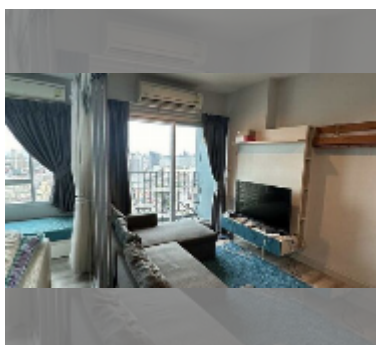

Condo for sale 1 bedroom 35.45 m² in Centric Sea, Pattaya

฿ 3,400,000

UNIT PARAMETERS:

UID	FS-241418
quota	thai quota
type	1 bedroom
size	35.45m²
floor	29
view	sea view
online viewing	yes

PROJECT PARAMETERS:

district	Central Pattaya
buildings	3
floors	44
built in	2015
maintenance	฿ 23,397/year

FACILITIES:

General information: highrise, multy-level parking, covered parking.

Swimming pool: swimming pool, rooftop pool.

Chill zone: chill zone, garden, rooftop chillout.

Health zone: gym.

Other: lobby, clubhouse, CCTV, security, minimart.