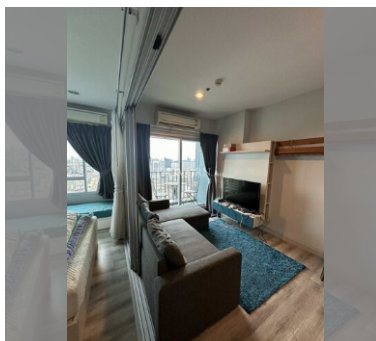

Condo for sale 1 bedroom 35.45 m² in Centric Sea, Pattaya

฿ 3,400,000

UNIT PARAMETERS:

UID	FS-241418
quota	thai quota
type	1 bedroom
size	35.45m²
floor	29
view	sea view
quality	not chosen
online viewing	on
transfer fee payer	50% on seller / 50% on buyer
Can top-up	on

PROJECT PARAMETERS:

district	Central Pattaya
buildings	3
floors	44
built in	2015
maintenance	฿ 23,397/year

FACILITIES:

General information: highrise, multy-level parking, covered parking.

Swimming pool: swimming pool, rooftop pool.

Chill zone: chill zone, garden, rooftop chillout.

Health zone: gym.

Other: lobby, clubhouse, CCTV, security, minimart.