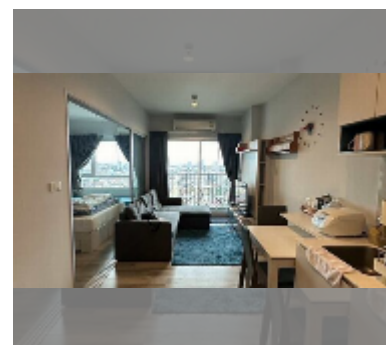

Condo for sale 1 bedroom 35.45 m² in Centric Sea, Pattaya

฿ 3,400,000

UNIT PARAMETERS:

UID	FS-241418
quota	thai quota
type	1 bedroom
size	35.45m²
floor	29
view	sea view
online viewing	yes

PROJECT PARAMETERS:

district	Central Pattaya
buildings	3
floors	44
built in	2015
maintenance	฿ 23,397/year

FACILITIES:

General information: highrise, multy-level parking, covered parking.

Swimming pool: swimming pool, rooftop pool.

Chill zone: chill zone, garden, rooftop chillout.

Health zone: gym.

Other: lobby, clubhouse, CCTV, security, minimart.