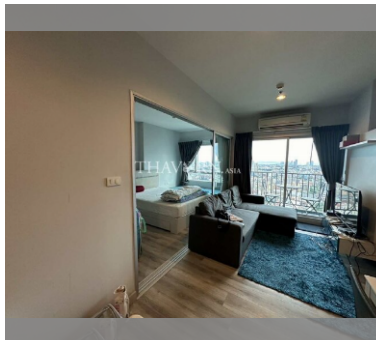

Condo for sale 1 bedroom 35.45 m² in Centric Sea, Pattaya

฿ 3,400,000

UNIT PARAMETERS:

UID	FS-241418
quota	thai quota
type	1 bedroom
size	35.45m²
floor	29
view	sea view
quality	not chosen
online viewing	on
transfer fee payer	50% on seller / 50% on buyer
Can top-up	on

PROJECT PARAMETERS:

district	Central Pattaya
buildings	3
floors	44
built in	2015
maintenance	฿ 23,397/year

FACILITIES:

General information: highrise, multy-level parking, covered parking.

Swimming pool: swimming pool, rooftop pool.

Chill zone: chill zone, garden, rooftop chillout.

Health zone: gym.

Other: lobby, clubhouse, CCTV, security, minimart.