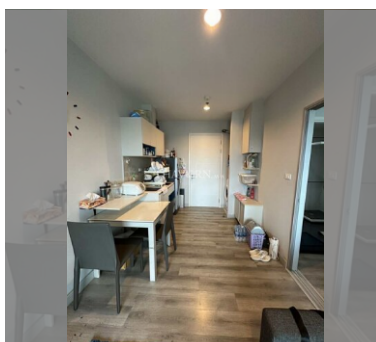

Condo for sale 1 bedroom 35.45 m² in Centric Sea, Pattaya

฿ 3,400,000

UNIT PARAMETERS:

UID	FS-241418
quota	thai quota
type	1 bedroom
size	35.45m²
floor	29
view	sea view
quality	not chosen
online viewing	on
transfer fee payer	50% on seller / 50% on buyer
Can top-up	on

PROJECT PARAMETERS:

district	Central Pattaya
buildings	3
floors	44
built in	2015
maintenance	฿ 23,397/year

FACILITIES:

General information: highrise, multy-level parking, covered parking.

Swimming pool: swimming pool, rooftop pool.

Chill zone: chill zone, garden, rooftop chillout.

Health zone: gym.

Other: lobby, clubhouse, CCTV, security, minimart.