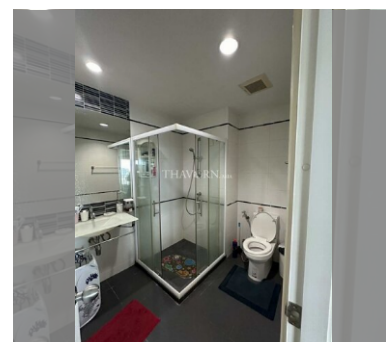

Condo for sale 1 bedroom 35.45 m² in Centric Sea, Pattaya

฿ 3,400,000

UNIT PARAMETERS:

UID	FS-241418
quota	thai quota
type	1 bedroom
size	35.45m²
floor	29
view	sea view
quality	not chosen
online viewing	on
transfer fee payer	50% on seller / 50% on buyer
Can top-up	on

PROJECT PARAMETERS:

district	Central Pattaya
buildings	3
floors	44
built in	2015
maintenance	฿ 23,397/year

FACILITIES:

General information: highrise, multy-level parking, covered parking.

Swimming pool: swimming pool, rooftop pool.

Chill zone: chill zone, garden, rooftop chillout.

Health zone: gym.

Other: lobby, clubhouse, CCTV, security, minimart.