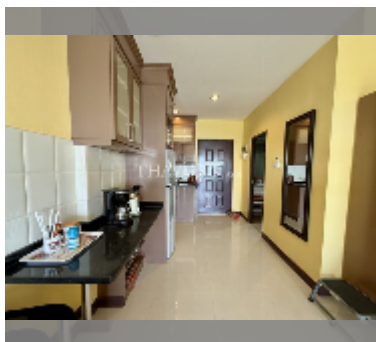

Condo for sale studio 48 m² in View Talay 7, Pattaya

฿ 4,500,000

UNIT PARAMETERS:

UID	FS-241417
quota	foreign quota
type	studio
size	48m²
floor	25
view	sea view

PROJECT PARAMETERS:

district	Jomtien
buildings	1
floors	27
built in	2010

FACILITIES:

General information: highrise, open parking, covered parking.

Swimming pool: swimming pool.

Chill zone: chill zone, garden.

Health zone: gym.

Other: CCTV, security, minimart.