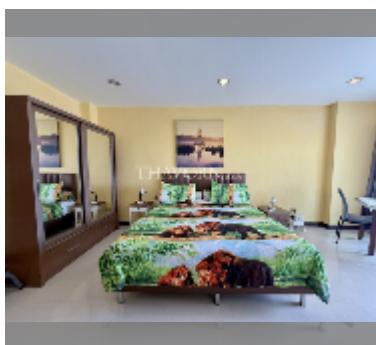

Condo for sale studio 48 m² in View Talay 7, Pattaya

฿ 4,500,000

UNIT PARAMETERS:

UID	FS-241417
quota	foreign quota
type	studio
size	48m²
floor	25
view	sea view

PROJECT PARAMETERS:

district	Jomtien
buildings	1
floors	27
built in	2010

FACILITIES:

General information: highrise, open parking, covered parking.

Swimming pool: swimming pool.

Chill zone: chill zone, garden.

Health zone: gym.

Other: CCTV, security, minimart.