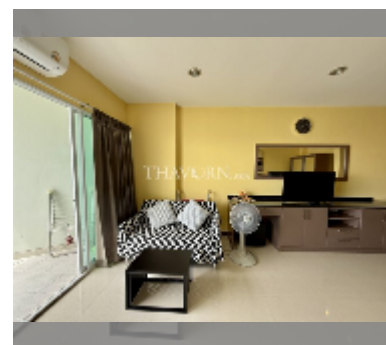

Condo for sale studio 48 m² in View Talay 7, Pattaya

฿ 4,500,000

UNIT PARAMETERS:

UID	FS-241417
quota	foreign quota
type	studio
size	48m²
floor	25
view	sea view

PROJECT PARAMETERS:

district	Jomtien
buildings	1
floors	27
built in	2010

FACILITIES:

General information: highrise, open parking, covered parking.

Swimming pool: swimming pool.

Chill zone: chill zone, garden.

Health zone: gym.

Other: CCTV, security, minimart.