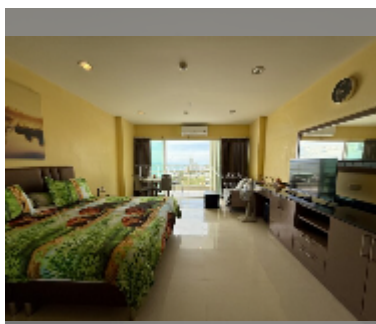

Condo for sale studio 48 m² in View Talay 7, Pattaya

฿ 4,500,000

UNIT PARAMETERS:

UID	FS-241417
quota	foreign quota
type	studio
size	48m²
floor	25
view	sea view

PROJECT PARAMETERS:

district	Jomtien
buildings	1
floors	27
built in	2010

FACILITIES:

General information: highrise, open parking, covered parking.

Swimming pool: swimming pool.

Chill zone: chill zone, garden.

Health zone: gym.

Other: CCTV, security, minimart.