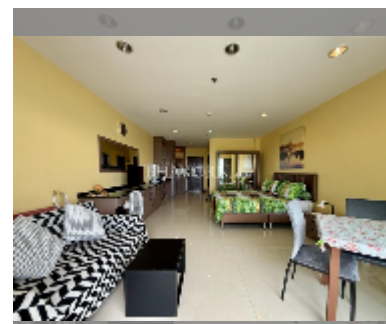

Condo for sale studio 48 m² in View Talay 7, Pattaya

฿ 4,500,000

UNIT PARAMETERS:

UID	FS-241417
quota	foreign quota
type	studio
size	48m²
floor	25
view	sea view

PROJECT PARAMETERS:

district	Jomtien
buildings	1
floors	27
built in	2010

FACILITIES:

General information: highrise, open parking, covered parking.

Swimming pool: swimming pool.

Chill zone: chill zone, garden.

Health zone: gym.

Other: CCTV, security, minimart.