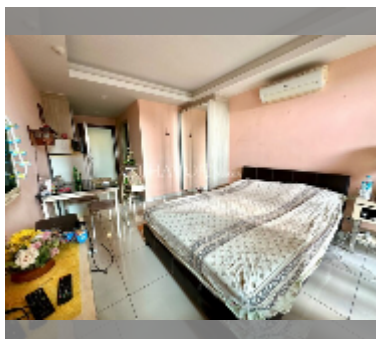

Condo for sale studio 28.32 m² in Laguna Beach Resort, Pattaya

฿ 1,150,000

UNIT PARAMETERS:

UID	FS-241416
quota	company ownership
type	studio
size	28.32m²
floor	6
view	sea view
equipment: furniture, air conditioner, television	
online viewing	yes

PROJECT PARAMETERS:

district	Jomtien
buildings	3
floors	8
built in	2015
maintenance	฿ 11,894/year

FACILITIES:

General information: resort, meters to beach: 500, underground parking.

Swimming pool: swimming pool, kids pool, water slides, waterfall, jacuzzi, sunbathing area, artificial beach.

Chill zone: chill zone, garden.

Health zone: gym.

Other: reception, clubhouse, kids playgarden, security, minimart, laundry.