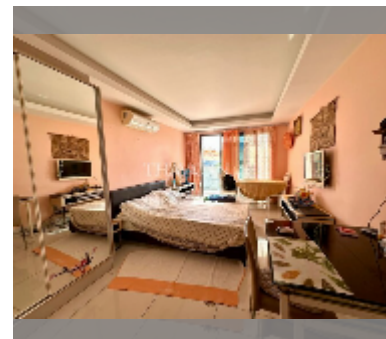

Condo for sale studio 28.32 m² in Laguna Beach Resort, Pattaya

฿ 1,150,000

UNIT PARAMETERS:

UID	FS-241416
quota	company ownership
type	studio
size	28.32m²
floor	6
view	sea view
equipment: furniture, air conditioner, television	
online viewing	yes

PROJECT PARAMETERS:

district	Jomtien
buildings	3
floors	8
built in	2015
maintenance	฿ 11,894/year

FACILITIES:

General information: resort, meters to beach: 500, underground parking.

Swimming pool: swimming pool, kids pool, water slides, waterfall, jacuzzi, sunbathing area, artificial beach.

Chill zone: chill zone, garden.

Health zone: gym.

Other: reception, clubhouse, kids playgarden, security, minimart, laundry.