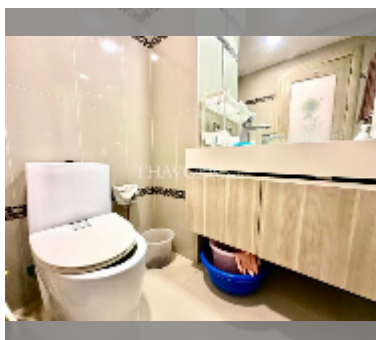

Condo for sale studio 28.32 m² in Laguna Beach Resort, Pattaya

฿ 1,150,000

UNIT PARAMETERS:

UID	FS-241416
quota	company ownership
type	studio
size	28.32m²
floor	6
view	sea view
equipment: furniture, air conditioner, television	
online viewing	yes

PROJECT PARAMETERS:

district	Jomtien
buildings	3
floors	8
built in	2015
maintenance	฿ 11,894/year

FACILITIES:

General information: resort, meters to beach: 500, underground parking.

Swimming pool: swimming pool, kids pool, water slides, waterfall, jacuzzi, sunbathing area, artificial beach.

Chill zone: chill zone, garden.

Health zone: gym.

Other: reception, clubhouse, kids playgarden, security, minimart, laundry.