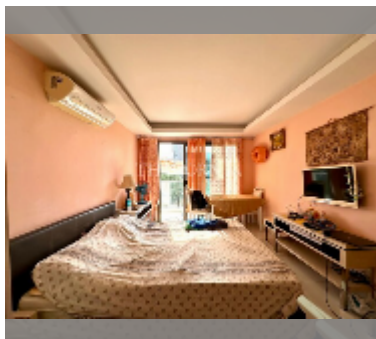

Condo for sale studio 28.32 m² in Laguna Beach Resort, Pattaya

฿ 1,150,000

UNIT PARAMETERS:

UID	FS-241416
quota	company ownership
type	studio
size	28.32m²
floor	6
view	sea view
equipment: furniture, air conditioner, television	
online viewing	yes

PROJECT PARAMETERS:

district	Jomtien
buildings	3
floors	8
built in	2015
maintenance	฿ 11,894/year

FACILITIES:

General information: resort, meters to beach: 500, underground parking.

Swimming pool: swimming pool, kids pool, water slides, waterfall, jacuzzi, sunbathing area, artificial beach.

Chill zone: chill zone, garden.

Health zone: gym.

Other: reception, clubhouse, kids playgarden, security, minimart, laundry.