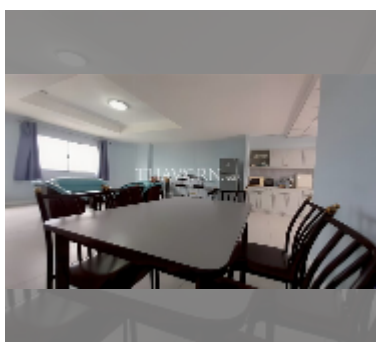

Condo for sale 1 bedroom 93.22 m² in Grand View Condo, Pattaya

฿ 3,670,000

UNIT PARAMETERS:

UID	FS-241411
quota	thai quota
type	1 bedroom
size	93.22m²
floor	16
view	sea view

PROJECT PARAMETERS:

district	Na Jomtien
buildings	1
floors	15
built in	1995
maintenance	฿ 39,152/year

FACILITIES:

General information: highrise, meters to beach: 20, minutes to beach: 1, beach front, open parking, covered parking.

Swimming pool: swimming pool, pool bar , sunbathing area.

Chill zone: chill zone, garden.

Other: reception, lobby, CCTV, security.