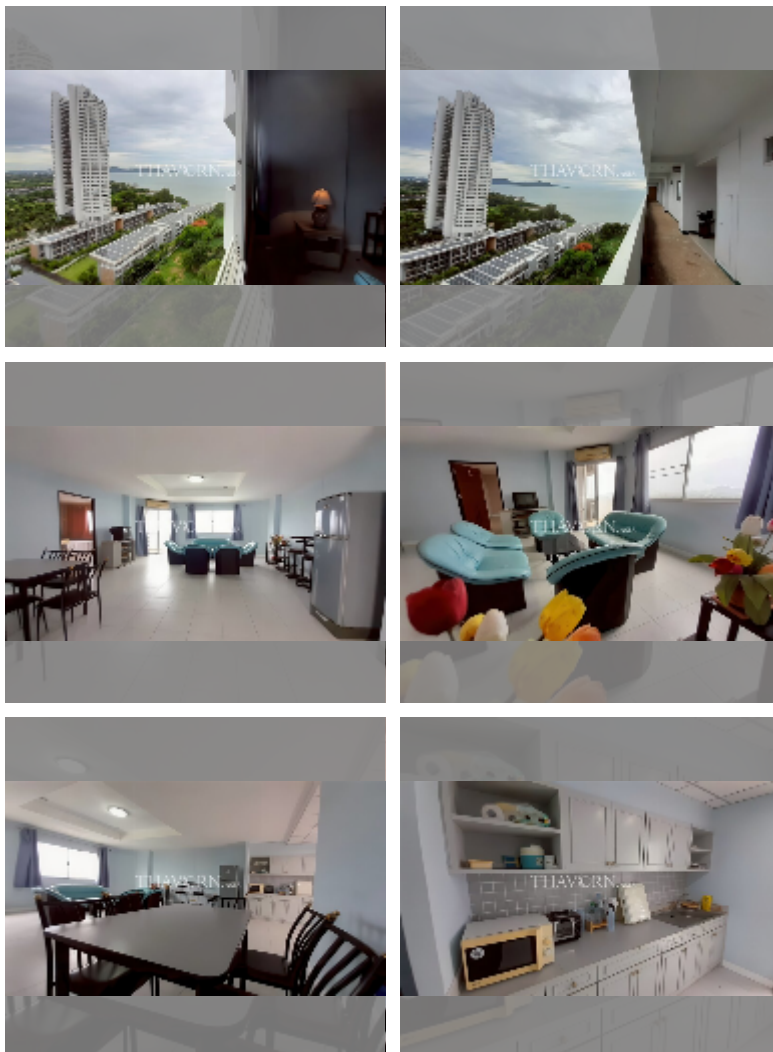

Condo for sale 1 bedroom 93.22 m² in Grand View Condo, Pattaya

฿ 3,670,000

UNIT PARAMETERS:

UID	FS-241411
quota	thai quota
type	1 bedroom
size	93.22m²
floor	16
view	sea view

PROJECT PARAMETERS:

district	Na Jomtien
buildings	1
floors	15
built in	1995
maintenance	฿ 39,152/year

FACILITIES:

General information: highrise, meters to beach: 20, minutes to beach: 1, beach front, open parking, covered parking.

Swimming pool: swimming pool, pool bar , sunbathing area.

Chill zone: chill zone, garden.

Other: reception, lobby, CCTV, security.