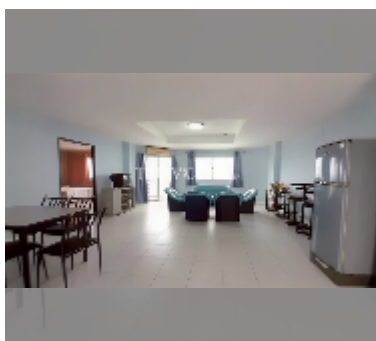

Condo for sale 1 bedroom 93.22 m² in Grand View Condo, Pattaya

฿ 3,670,000

UNIT PARAMETERS:

UID	FS-241411
quota	thai quota
type	1 bedroom
size	93.22m²
floor	16
view	sea view

PROJECT PARAMETERS:

district	Na Jomtien
buildings	1
floors	15
built in	1995
maintenance	฿ 39,152/year

FACILITIES:

General information: highrise, meters to beach: 20, minutes to beach: 1, beach front, open parking, covered parking.

Swimming pool: swimming pool, pool bar , sunbathing area.

Chill zone: chill zone, garden.

Other: reception, lobby, CCTV, security.