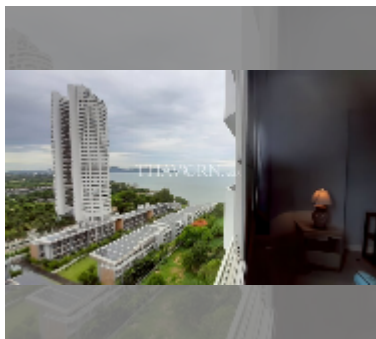

Condo for sale 1 bedroom 93.22 m² in Grand View Condo, Pattaya

฿ 3,670,000

UNIT PARAMETERS:

UID	FS-241411
quota	thai quota
type	1 bedroom
size	93.22m²
floor	16
view	sea view

PROJECT PARAMETERS:

district	Na Jomtien
buildings	1
floors	15
built in	1995
maintenance	฿ 39,152/year

FACILITIES:

General information: highrise, meters to beach: 20, minutes to beach: 1, beach front, open parking, covered parking.

Swimming pool: swimming pool, pool bar , sunbathing area.

Chill zone: chill zone, garden.

Other: reception, lobby, CCTV, security.