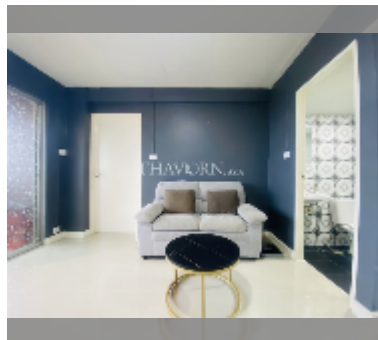

Condo for sale 1 bedroom 47.6 m² in Keha Condominium Jomtien, Pattaya

฿ 1,460,000

UNIT PARAMETERS:

UID	FS-241410
quota	thai quota
type	1 bedroom
size	47.6m²
floor	12
view	city view

PROJECT PARAMETERS:

district	Theprasit
buildings	1
floors	7
built in	1998

FACILITIES:

General information: lowrise, meters to beach: 2300, minutes to beach: 10, open parking.

Swimming pool: swimming pool.

Health zone: tennis court.

Other: security, minimart.