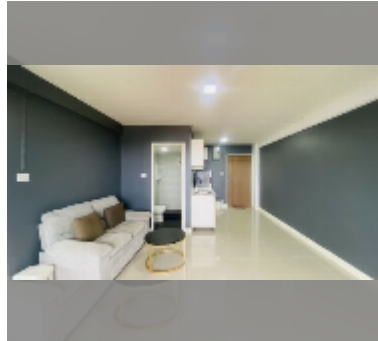

Condo for sale 1 bedroom 47.6 m² in Keha Condominium Jomtien, Pattaya

฿ 1,460,000

UNIT PARAMETERS:

UID	FS-241410
quota	thai quota
type	1 bedroom
size	47.6m²
floor	12
view	city view

PROJECT PARAMETERS:

district	Theprasit
buildings	1
floors	7
built in	1998

FACILITIES:

General information: lowrise, meters to beach: 2300, minutes to beach: 10, open parking.

Other: security, minimart.