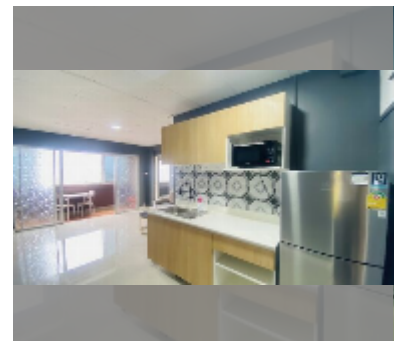

Condo for sale 1 bedroom 47.6 m² in Keha Condominium Jomtien, Pattaya

฿ 1,460,000

UNIT PARAMETERS:

UID	FS-241410
quota	thai quota
type	1 bedroom
size	47.6m²
floor	12
view	city view

PROJECT PARAMETERS:

district	Theprasit
buildings	1
floors	7
built in	1998

FACILITIES:

General information: lowrise, meters to beach: 2300, minutes to beach: 10, open parking.

Other: security, minimart.