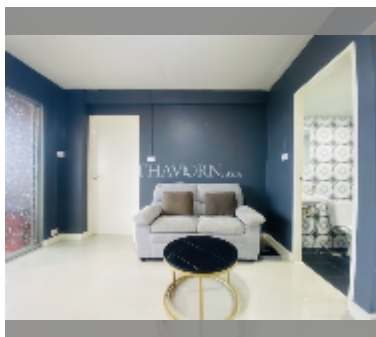

Condo for sale 1 bedroom 47.6 m² in Keha Condominium Jomtien, Pattaya

฿ 1,460,000

UNIT PARAMETERS:

UID	FS-241410
quota	thai quota
type	1 bedroom
size	47.6m²
floor	12
view	city view

PROJECT PARAMETERS:

district	Theprasit
buildings	1
floors	7
built in	1998

FACILITIES:

General information: lowrise, meters to beach: 2300, minutes to beach: 10, open parking.

Swimming pool: swimming pool.

Health zone: tennis court.

Other: security, minimart.