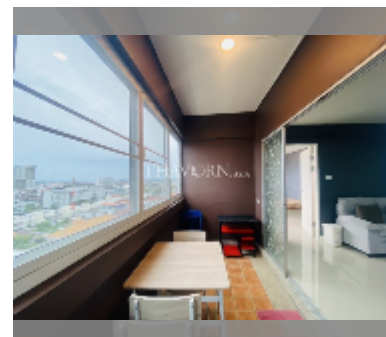

Condo for sale 1 bedroom 47.6 m² in Keha Condominium Jomtien, Pattaya

฿ 1,460,000

UNIT PARAMETERS:

UID	FS-241410
quota	thai quota
type	1 bedroom
size	47.6m ²
floor	12
view	city view

PROJECT PARAMETERS:

district	Theprasit
buildings	1
floors	7
built in	1998

FACILITIES:

General information: lowrise, meters to beach: 2300, minutes to beach: 10, open parking.

Swimming pool: swimming pool.

Health zone: tennis court.

Other: security, minimart.

[details](#)