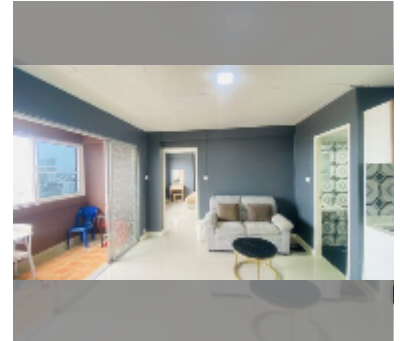

Condo for sale 1 bedroom 47.6 m² in Keha Condominium Jomtien, Pattaya

฿ 1,460,000

UNIT PARAMETERS:

UID	FS-241410
quota	thai quota
type	1 bedroom
size	47.6m²
floor	12
view	city view

PROJECT PARAMETERS:

district	Theprasit
buildings	1
floors	7
built in	1998

FACILITIES:

General information: lowrise, meters to beach: 2300, minutes to beach: 10, open parking.

Other: security, minimart.