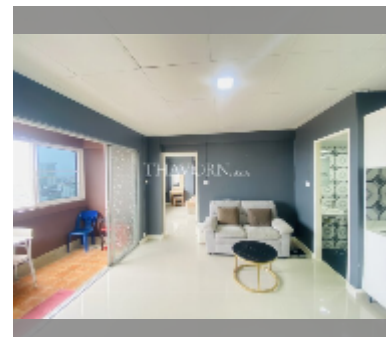

Condo for sale 1 bedroom 47.6 m² in Keha Condominium Jomtien, Pattaya

฿ 1,460,000

UNIT PARAMETERS:

UID	FS-241410
quota	thai quota
type	1 bedroom
size	47.6m²
floor	12
view	city view

PROJECT PARAMETERS:

district	Theprasit
buildings	1
floors	7
built in	1998

FACILITIES:

General information: lowrise, meters to beach: 2300, minutes to beach: 10, open parking.

Swimming pool: swimming pool.

Health zone: tennis court.

Other: security, minimart.