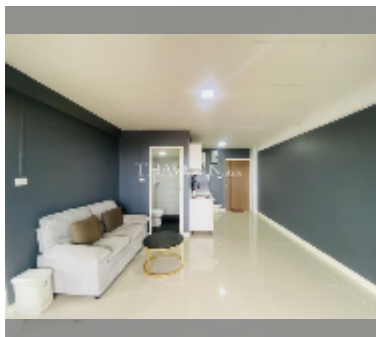

Condo for sale 1 bedroom 47.6 m² in Keha Condominium Jomtien, Pattaya

฿ 1,460,000

UNIT PARAMETERS:

UID	FS-241410
quota	thai quota
type	1 bedroom
size	47.6m ²
floor	12
view	city view

PROJECT PARAMETERS:

district	Theprasit
buildings	1
floors	7
built in	1998

FACILITIES:

General information: lowrise, meters to beach: 2300, minutes to beach: 10, open parking.

Swimming pool: swimming pool.

Health zone: tennis court.

Other: security, minimart.

[details](#)