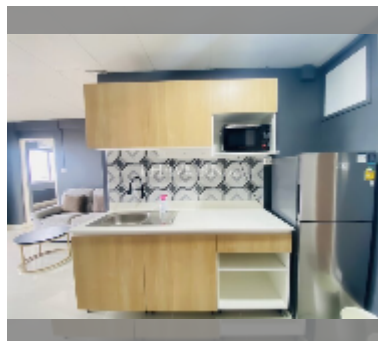

Condo for sale 1 bedroom 47.6 m² in Keha Condominium Jomtien, Pattaya

฿ 1,460,000

UNIT PARAMETERS:

UID	FS-241410
quota	thai quota
type	1 bedroom
size	47.6m²
floor	12
view	city view

PROJECT PARAMETERS:

district	Theprasit
buildings	1
floors	7
built in	1998

FACILITIES:

General information: lowrise, meters to beach: 2300, minutes to beach: 10, open parking.

Swimming pool: swimming pool.

Health zone: tennis court.

Other: security, minimart.