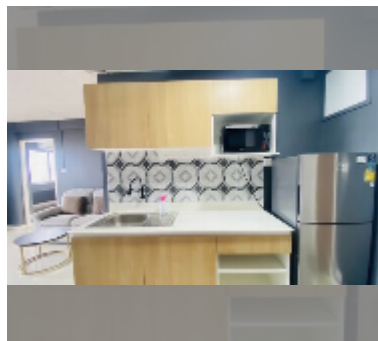

Condo for sale 1 bedroom 47.6 m² in Keha Condominium Jomtien, Pattaya

฿ 1,460,000

UNIT PARAMETERS:

UID	FS-241410
quota	thai quota
type	1 bedroom
size	47.6m²
floor	12
view	city view

PROJECT PARAMETERS:

district	Theprasit
buildings	1
floors	7
built in	1998

FACILITIES:

General information: lowrise, meters to beach: 2300, minutes to beach: 10, open parking.

Other: security, minimart.