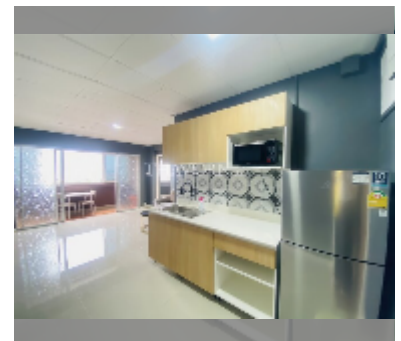

Condo for sale 1 bedroom 47.6 m² in Keha Condominium Jomtien, Pattaya

฿ 1,460,000

UNIT PARAMETERS:

UID	FS-241410
quota	thai quota
type	1 bedroom
size	47.6m²
floor	12
view	city view

PROJECT PARAMETERS:

district	Theprasit
buildings	1
floors	7
built in	1998

FACILITIES:

General information: lowrise, meters to beach: 2300, minutes to beach: 10, open parking.

Swimming pool: swimming pool.

Health zone: tennis court.

Other: security, minimart.