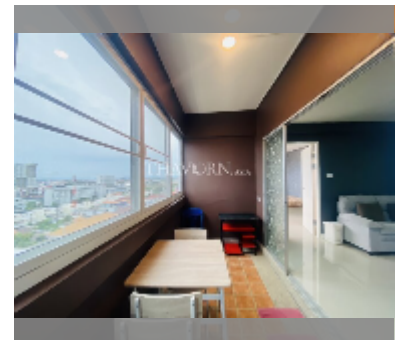

Condo for sale 1 bedroom 47.6 m² in Keha Condominium Jomtien, Pattaya

฿ 1,460,000

UNIT PARAMETERS:

UID	FS-241410
quota	thai quota
type	1 bedroom
size	47.6m ²
floor	12
view	city view

PROJECT PARAMETERS:

district	Theprasit
buildings	1
floors	7
built in	1998

FACILITIES:

General information: lowrise, meters to beach: 2300, minutes to beach: 10, open parking.

Swimming pool: swimming pool.

Health zone: tennis court.

Other: security, minimart.

[details](#)