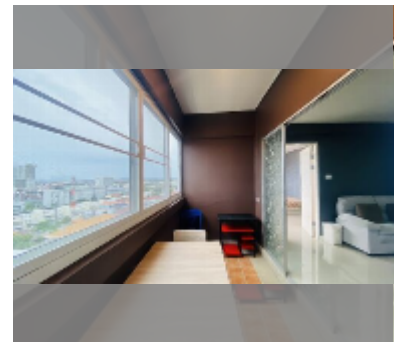

Condo for sale 1 bedroom 47.6 m² in Keha Condominium Jomtien, Pattaya

฿ 1,460,000

UNIT PARAMETERS:

UID	FS-241410
quota	thai quota
type	1 bedroom
size	47.6m²
floor	12
view	city view

PROJECT PARAMETERS:

district	Theprasit
buildings	1
floors	7
built in	1998

FACILITIES:

General information: lowrise, meters to beach: 2300, minutes to beach: 10, open parking.

Other: security, minimart.