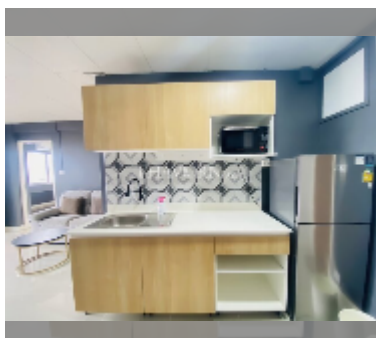

Condo for sale 1 bedroom 47.6 m² in Keha Condominium Jomtien, Pattaya

฿ 1,460,000

UNIT PARAMETERS:

UID	FS-241410
quota	thai quota
type	1 bedroom
size	47.6m²
floor	12
view	city view

PROJECT PARAMETERS:

district	Theprasit
buildings	1
floors	7
built in	1998

FACILITIES:

General information: lowrise, meters to beach: 2300, minutes to beach: 10, open parking.

Swimming pool: swimming pool.

Health zone: tennis court.

Other: security, minimart.