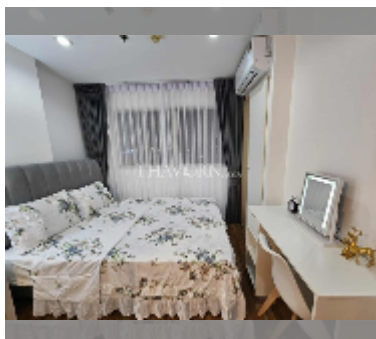

Condo for sale studio 23 m² in Lumpini Condo Town North Pattaya - Sukhumvit, Pattaya

฿ 1,290,000

UNIT PARAMETERS:

UID	FS-241408
quota	thai quota
type	studio
size	23m²
floor	9
view	city view
quality	excellent
online viewing	yes

PROJECT PARAMETERS:

district	Wongamat
buildings	2
floors	32
built in	2013

FACILITIES:

General information: highrise, multy-level parking.

Swimming pool: swimming pool.

Chill zone: chill zone, garden.

Health zone: gym.

Other: reception, lobby, clubhouse, kids playgarden, CCTV, security, minimart.