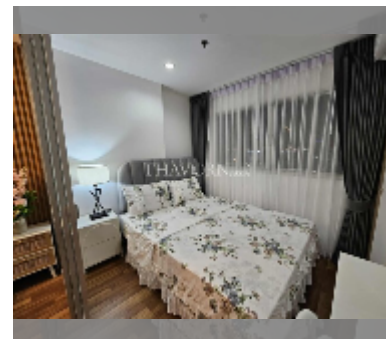

Condo for sale studio 23 m² in Lumpini Condo Town North Pattaya - Sukhumvit, Pattaya

฿ 1,290,000

UNIT PARAMETERS:

UID	FS-241408
quota	thai quota
type	studio
size	23m²
floor	9
view	city view
quality	excellent
online viewing	yes

PROJECT PARAMETERS:

district	Wongamat
buildings	2
floors	32
built in	2013

FACILITIES:

General information: highrise, multy-level parking.

Swimming pool: swimming pool.

Chill zone: chill zone, garden.

Health zone: gym.

Other: reception, lobby, clubhouse, kids playgarden, CCTV, security, minimart.