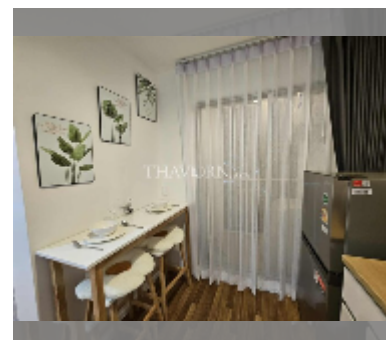

Condo for sale studio 23 m² in Lumpini Condo Town North Pattaya - Sukhumvit, Pattaya

฿ 1,290,000

UNIT PARAMETERS:

UID	FS-241408
quota	thai quota
type	studio
size	23m²
floor	9
view	city view
quality	excellent
online viewing	yes

PROJECT PARAMETERS:

district	Wongamat
buildings	2
floors	32
built in	2013

FACILITIES:

General information: highrise, multy-level parking.

Swimming pool: swimming pool.

Chill zone: chill zone, garden.

Health zone: gym.

Other: reception, lobby, clubhouse, kids playgarden, CCTV, security, minimart.