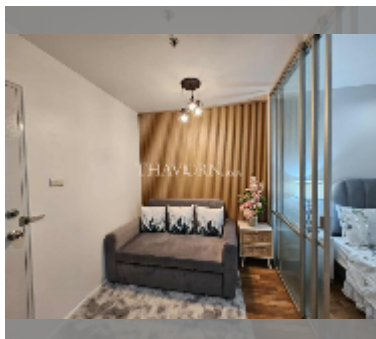

Condo for sale studio 23 m² in Lumpini Condo Town North Pattaya - Sukhumvit, Pattaya

฿ 1,290,000

UNIT PARAMETERS:

UID	FS-241408
quota	thai quota
type	studio
size	23m²
floor	9
view	city view
quality	excellent
online viewing	yes

PROJECT PARAMETERS:

district	Wongamat
buildings	2
floors	32
built in	2013

FACILITIES:

General information: highrise, multy-level parking.

Swimming pool: swimming pool.

Chill zone: chill zone, garden.

Health zone: gym.

Other: reception, lobby, clubhouse, kids playgarden, CCTV, security, minimart.