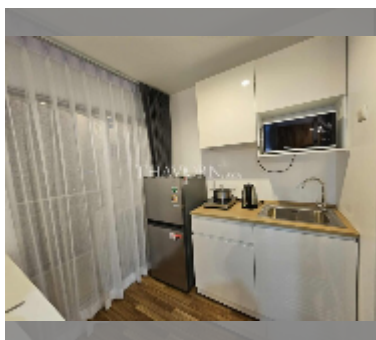

Condo for sale studio 23 m² in Lumpini Condo Town North Pattaya - Sukhumvit, Pattaya

฿ 1,290,000

UNIT PARAMETERS:

UID	FS-241408
quota	thai quota
type	studio
size	23m²
floor	9
view	city view
quality	excellent
online viewing	yes

PROJECT PARAMETERS:

district	Wongamat
buildings	2
floors	32
built in	2013

FACILITIES:

General information: highrise, multy-level parking.

Swimming pool: swimming pool.

Chill zone: chill zone, garden.

Health zone: gym.

Other: reception, lobby, clubhouse, kids playgarden, CCTV, security, minimart.