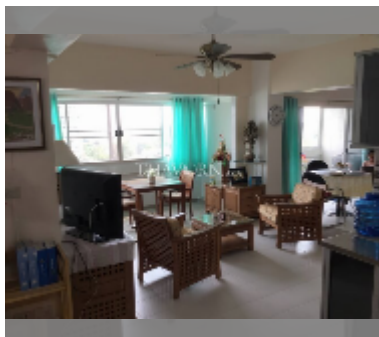

Condo for sale 3 bedroom 120 m² in Keha Condominium Jomtien, Pattaya

฿ 3,440,000

UNIT PARAMETERS:

UID	FS-241406
quota	foreign quota
type	3 bedroom
size	120m²
floor	6
view	city view

PROJECT PARAMETERS:

district	Theprasit
buildings	1
floors	7
built in	1998

FACILITIES:

General information: lowrise, meters to beach: 2300, minutes to beach: 10, open parking.

Swimming pool: swimming pool.

Health zone: tennis court.

Other: security, minimart.