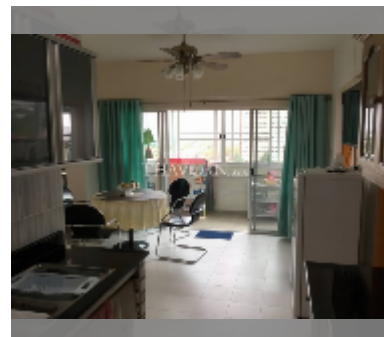

Condo for sale 3 bedroom 120 m² in Keha Condominium Jomtien, Pattaya

฿ 3,440,000

UNIT PARAMETERS:

UID	FS-241406
quota	foreign quota
type	3 bedroom
size	120m²
floor	6
view	city view

PROJECT PARAMETERS:

district	Theprasit
buildings	1
floors	7
built in	1998

FACILITIES:

General information: lowrise, meters to beach: 2300, minutes to beach: 10, open parking.

Swimming pool: swimming pool.

Health zone: tennis court.

Other: security, minimart.