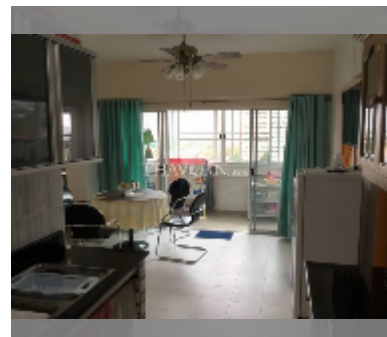

Condo for sale 3 bedroom 120 m² in Keha Condominium Jomtien, Pattaya

฿ 3,440,000

UNIT PARAMETERS:

UID	FS-241406
quota	foreign quota
type	3 bedroom
size	120m²
floor	6
view	city view

PROJECT PARAMETERS:

district	Theprasit
buildings	1
floors	7
built in	1998

FACILITIES:

General information: lowrise, meters to beach: 2300, minutes to beach: 10, open parking.

Swimming pool: swimming pool.

Health zone: tennis court.

Other: security, minimart.