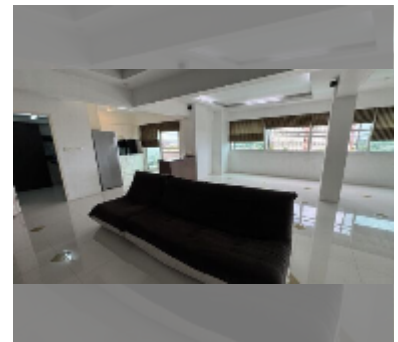

Condo for sale 1 bedroom 121.28 m² in Keha Condominium Jomtien, Pattaya

฿ 3,760,000

UNIT PARAMETERS:

UID	FS-241405
quota	foreign quota
type	1 bedroom
size	121.28m ²
floor	6
view	city view

PROJECT PARAMETERS:

district	Theprasit
buildings	1
floors	7
built in	1998

FACILITIES:

General information: lowrise, meters to beach: 2300, minutes to beach: 10, open parking.

Other: security, minimart.

[details](#)