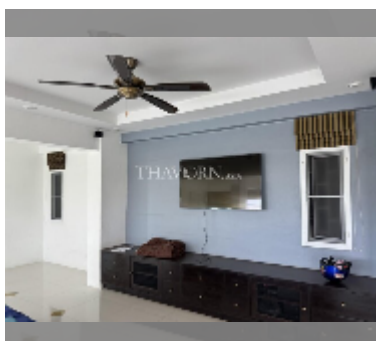

Condo for sale 1 bedroom 121.28 m² in Keha Condominium Jomtien, Pattaya

฿ 3,760,000

UNIT PARAMETERS:

UID	FS-241405
quota	foreign quota
type	1 bedroom
size	121.28m²
floor	6
view	city view

PROJECT PARAMETERS:

district	Theprasit
buildings	1
floors	7
built in	1998

FACILITIES:

General information: lowrise, meters to beach: 2300, minutes to beach: 10, open parking.

Swimming pool: swimming pool.

Health zone: tennis court.

Other: security, minimart.