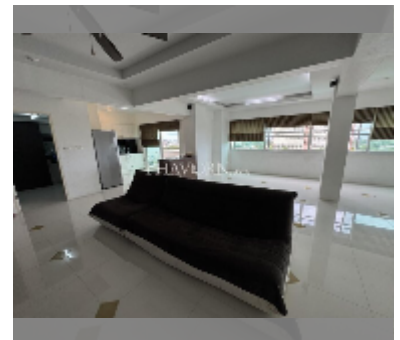

Condo for sale 1 bedroom 121.28 m² in Keha Condominium Jomtien, Pattaya

฿ 3,760,000

UNIT PARAMETERS:

UID	FS-241405
quota	foreign quota
type	1 bedroom
size	121.28m²
floor	6
view	city view

PROJECT PARAMETERS:

district	Theprasit
buildings	1
floors	7
built in	1998

FACILITIES:

General information: lowrise, meters to beach: 2300, minutes to beach: 10, open parking.

Swimming pool: swimming pool.

Health zone: tennis court.

Other: security, minimart.