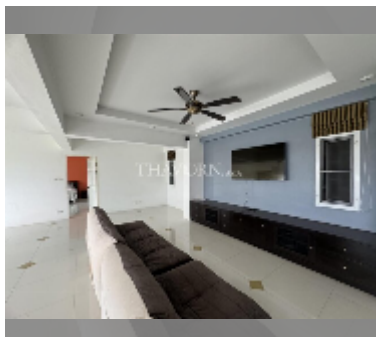

Condo for sale 1 bedroom 121.28 m² in Keha Condominium Jomtien, Pattaya

฿ 3,760,000

UNIT PARAMETERS:

UID	FS-241405
quota	foreign quota
type	1 bedroom
size	121.28m²
floor	6
view	city view

PROJECT PARAMETERS:

district	Theprasit
buildings	1
floors	7
built in	1998

FACILITIES:

General information: lowrise, meters to beach: 2300, minutes to beach: 10, open parking.

Swimming pool: swimming pool.

Health zone: tennis court.

Other: security, minimart.