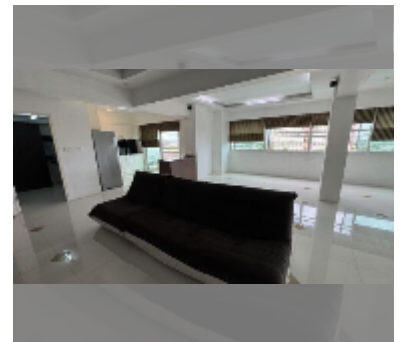

Condo for sale 1 bedroom 121.28 m² in Keha Condominium Jomtien, Pattaya

฿ 3,760,000

UNIT PARAMETERS:

UID	FS-241405
quota	foreign quota
type	1 bedroom
size	121.28m ²
floor	6
view	city view

PROJECT PARAMETERS:

district	Theprasit
buildings	1
floors	7
built in	1998

FACILITIES:

General information: lowrise, meters to beach: 2300, minutes to beach: 10, open parking.

Other: security, minimart.

[details](#)