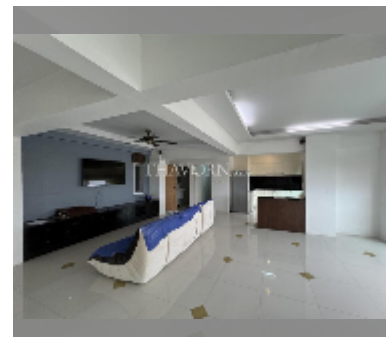

Condo for sale 1 bedroom 121.28 m² in Keha Condominium Jomtien, Pattaya

฿ 3,760,000

UNIT PARAMETERS:

UID	FS-241405
quota	foreign quota
type	1 bedroom
size	121.28m²
floor	6
view	city view

PROJECT PARAMETERS:

district	Theprasit
buildings	1
floors	7
built in	1998

FACILITIES:

General information: lowrise, meters to beach: 2300, minutes to beach: 10, open parking.

Swimming pool: swimming pool.

Health zone: tennis court.

Other: security, minimart.