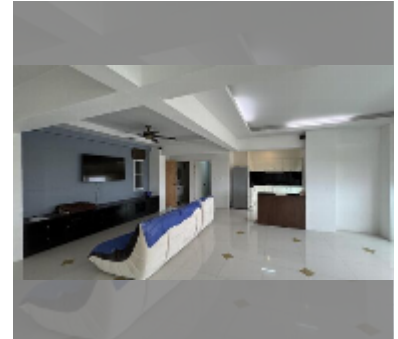

Condo for sale 1 bedroom 121.28 m² in Keha Condominium Jomtien, Pattaya

฿ 3,760,000

UNIT PARAMETERS:

UID	FS-241405
quota	foreign quota
type	1 bedroom
size	121.28m²
floor	6
view	city view

PROJECT PARAMETERS:

district	Theprasit
buildings	1
floors	7
built in	1998

FACILITIES:

General information: lowrise, meters to beach: 2300, minutes to beach: 10, open parking.

Other: security, minimart.