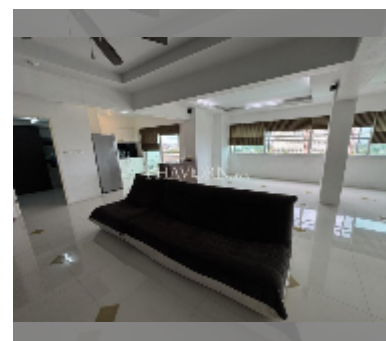

Condo for sale 1 bedroom 121.28 m² in Keha Condominium Jomtien, Pattaya

฿ 3,760,000

UNIT PARAMETERS:

UID	FS-241405
quota	foreign quota
type	1 bedroom
size	121.28m²
floor	6
view	city view

PROJECT PARAMETERS:

district	Theprasit
buildings	1
floors	7
built in	1998

FACILITIES:

General information: lowrise, meters to beach: 2300, minutes to beach: 10, open parking.

Swimming pool: swimming pool.

Health zone: tennis court.

Other: security, minimart.