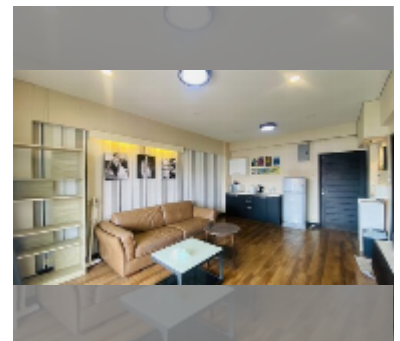

Condo for sale 1 bedroom 54.76 m² in Keha Condominium Jomtien, Pattaya

฿ 1,590,000

UNIT PARAMETERS:

UID	FS-241404
quota	thai quota
type	1 bedroom
size	54.76m²
floor	4
view	city view

PROJECT PARAMETERS:

district	Theprasit
buildings	1
floors	7
built in	1998

FACILITIES:

General information: lowrise, meters to beach: 2300, minutes to beach: 10, open parking.

Other: security, minimart.