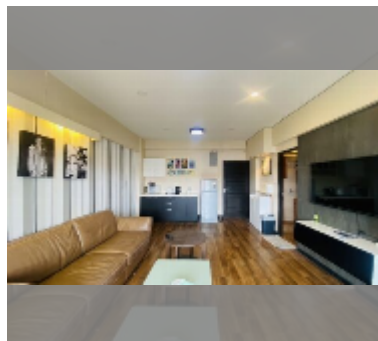

Condo for sale 1 bedroom 54.76 m² in Keha Condominium Jomtien, Pattaya

฿ 1,590,000

UNIT PARAMETERS:

UID	FS-241404
quota	thai quota
type	1 bedroom
size	54.76m²
floor	4
view	city view

PROJECT PARAMETERS:

district	Theprasit
buildings	1
floors	7
built in	1998

FACILITIES:

General information: lowrise, meters to beach: 2300, minutes to beach: 10, open parking.

Other: security, minimart.