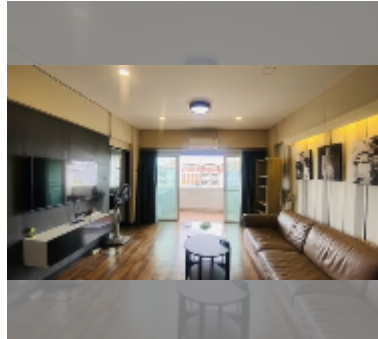

Condo for sale 1 bedroom 54.76 m² in Keha Condominium Jomtien, Pattaya

฿ 1,590,000

UNIT PARAMETERS:

UID	FS-241404
quota	thai quota
type	1 bedroom
size	54.76m²
floor	4
view	city view

PROJECT PARAMETERS:

district	Theprasit
buildings	1
floors	7
built in	1998

FACILITIES:

General information: lowrise, meters to beach: 2300, minutes to beach: 10, open parking.

Other: security, minimart.