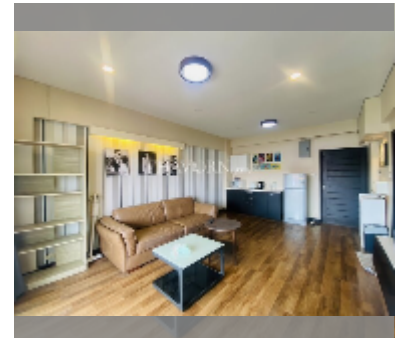

Condo for sale 1 bedroom 54.76 m² in Keha Condominium Jomtien, Pattaya

฿ 1,590,000

UNIT PARAMETERS:

UID	FS-241404
quota	thai quota
type	1 bedroom
size	54.76m²
floor	4
view	city view

PROJECT PARAMETERS:

district	Theprasit
buildings	1
floors	7
built in	1998

FACILITIES:

General information: lowrise, meters to beach: 2300, minutes to beach: 10, open parking.

Swimming pool: swimming pool.

Health zone: tennis court.

Other: security, minimart.