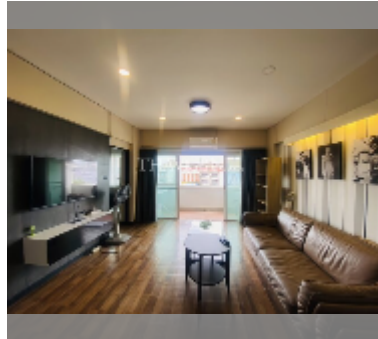

Condo for sale 1 bedroom 54.76 m² in Keha Condominium Jomtien, Pattaya

฿ 1,590,000

UNIT PARAMETERS:

UID	FS-241404
quota	thai quota
type	1 bedroom
size	54.76m²
floor	4
view	city view

PROJECT PARAMETERS:

district	Theprasit
buildings	1
floors	7
built in	1998

FACILITIES:

General information: lowrise, meters to beach: 2300, minutes to beach: 10, open parking.

Swimming pool: swimming pool.

Health zone: tennis court.

Other: security, minimart.