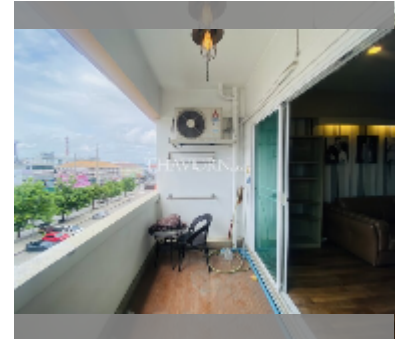

Condo for sale 1 bedroom 54.76 m² in Keha Condominium Jomtien, Pattaya

฿ 1,590,000

UNIT PARAMETERS:

UID	FS-241404
quota	thai quota
type	1 bedroom
size	54.76m ²
floor	4
view	city view

PROJECT PARAMETERS:

district	Theprasit
buildings	1
floors	7
built in	1998

FACILITIES:

General information: lowrise, meters to beach: 2300, minutes to beach: 10, open parking.

Swimming pool: swimming pool.

Health zone: tennis court.

Other: security, minimart.

[details](#)