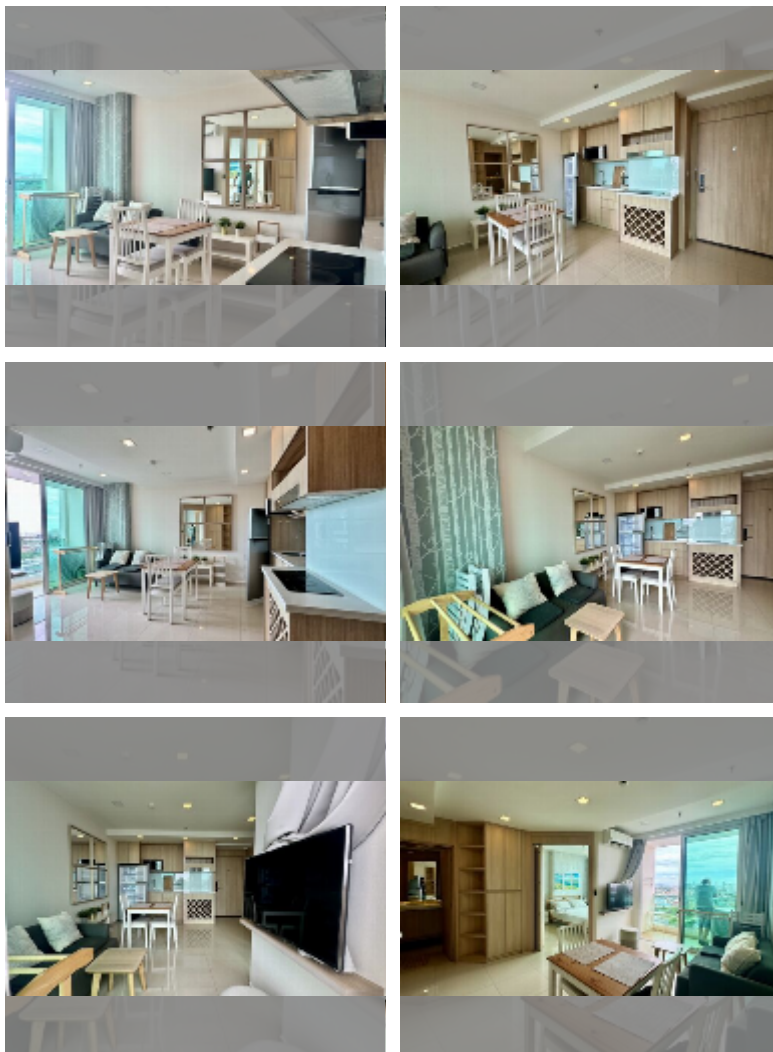

Condo for sale 1 bedroom 34.82 m² in City Garden Tower, Pattaya

฿ 2,600,000

UNIT PARAMETERS:

UID	FS-241403
quota	company ownership
type	1 bedroom
size	34.82m²
floor	19
view	sea view
quality	excellent
equipment: furniture, smart home system, air conditioner, television, washing-machine, refrigerator	
online viewing	yes

PROJECT PARAMETERS:

district	Central Pattaya
buildings	1
floors	30
built in	2018

FACILITIES:

General information: highrise, meters to beach: 1000, minutes to beach: 5, multi-level parking.

Swimming pool: swimming pool, rooftop pool, infinity view, pool bar .

Chill zone: chill zone, garden, rooftop chillout.

Health zone: gym, sauna, steam.

Other: reception, lobby, games room, CCTV, security, room service.