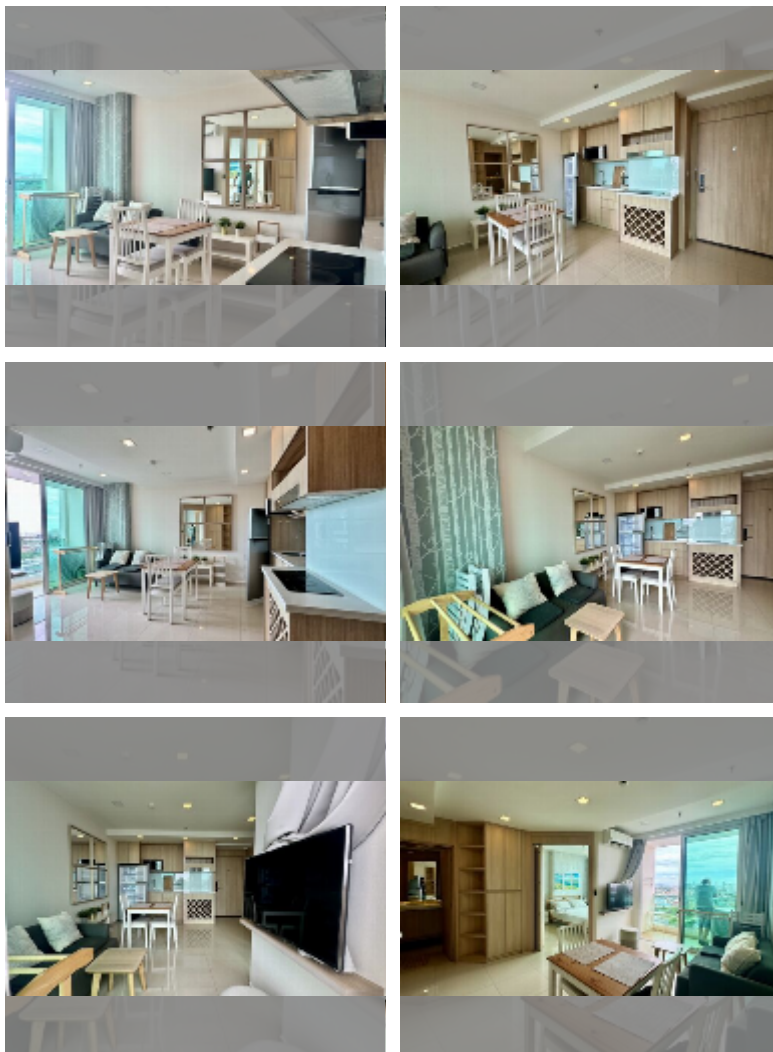

Condo for sale 1 bedroom 34.82 m² in City Garden Tower, Pattaya

฿ 2,600,000

UNIT PARAMETERS:

UID	FS-241403
quota	company ownership
type	1 bedroom
size	34.82m ²
floor	19
view	sea view
quality	excellent
equipment: furniture, smart home system, air conditioner, television, washing-machine, refrigerator	
online viewing	yes

PROJECT PARAMETERS:

district	Central Pattaya
buildings	1
floors	30
built in	2018

FACILITIES:

General information: highrise, meters to beach: 1000, minutes to beach: 5, multi-level parking.

Swimming pool: swimming pool, rooftop pool, infinity view, pool bar .

Chill zone: chill zone, garden, rooftop chillout.

Health zone: gym, sauna, steam.

Other: reception, lobby, games room, CCTV, security, room service.

[details](#)