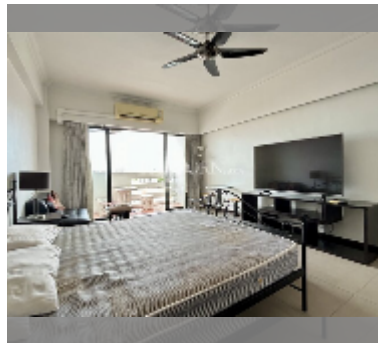

Condo for sale studio 39 m² in Yensabai Condo, Pattaya

฿ 1,350,000

UNIT PARAMETERS:

UID	FS-241401
quota	foreign quota
type	studio
size	39m²
floor	11
view	city view
online viewing	yes

PROJECT PARAMETERS:

district	Central Pattaya
buildings	1
floors	12
built in	1995

FACILITIES:

General information: open parking.

Swimming pool: swimming pool.

Health zone: gym.

Other: reception, CCTV, security.