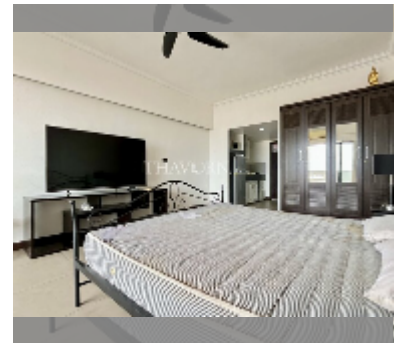

Condo for sale studio 39 m² in Yensabai Condo, Pattaya

฿ 1,350,000

UNIT PARAMETERS:

UID	FS-241401
quota	foreign quota
type	studio
size	39m²
floor	11
view	city view
online viewing	yes

PROJECT PARAMETERS:

district	Central Pattaya
buildings	1
floors	12
built in	1995

FACILITIES:

General information: open parking.

Swimming pool: swimming pool.

Health zone: gym.

Other: reception, CCTV, security.