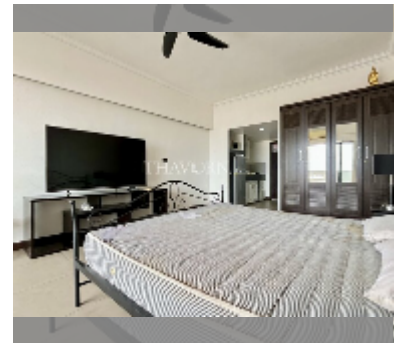

Condo for sale studio 39 m² in Yensabai Condo, Pattaya

฿ 1,350,000

UNIT PARAMETERS:

UID	FS-241401
quota	foreign quota
type	studio
size	39m ²
floor	11
view	city view
online viewing	yes

PROJECT PARAMETERS:

district	Central Pattaya
buildings	1
floors	12
built in	1995

FACILITIES:

General information: open parking.

Swimming pool: swimming pool.

Health zone: gym.

Other: reception, CCTV, security.

details