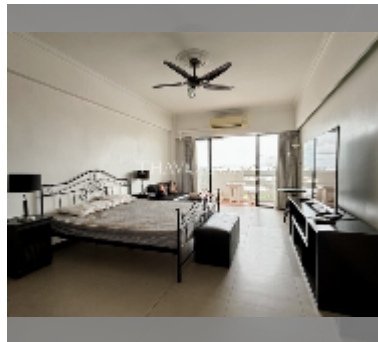

Condo for sale studio 39 m² in Yensabai Condo, Pattaya

฿ 1,350,000

UNIT PARAMETERS:

UID	FS-241401
quota	foreign quota
type	studio
size	39m²
floor	11
view	city view
online viewing	yes

PROJECT PARAMETERS:

district	Central Pattaya
buildings	1
floors	12
built in	1995

FACILITIES:

General information: open parking.

Swimming pool: swimming pool.

Health zone: gym.

Other: reception, CCTV, security.