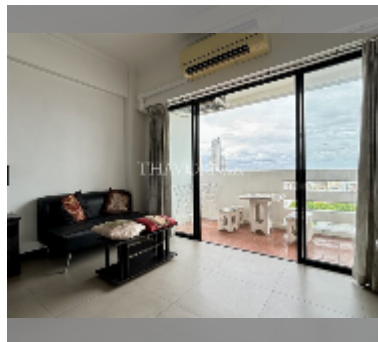

## Condo for sale studio 39 m<sup>2</sup> in Yensabai Condo, Pattaya

**฿ 1,350,000**

**UNIT PARAMETERS:**

UID	FS-241401
quota	foreign quota
type	studio
size	39m <sup>2</sup>
floor	11
view	city view
online viewing	yes

**PROJECT PARAMETERS:**

district	East Pattaya
buildings	1
floors	12
built in	1995

**FACILITIES:**

General information: open parking.

Swimming pool: swimming pool.

Health zone: gym.

Other: reception, CCTV, security.