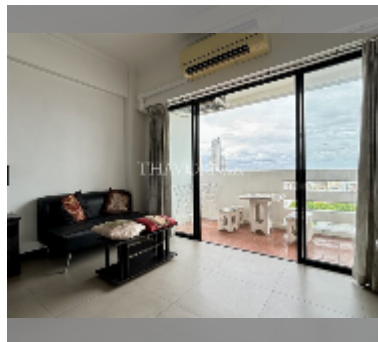

Condo for sale studio 39 m² in Yensabai Condo, Pattaya

฿ 1,350,000

UNIT PARAMETERS:

UID	FS-241401
quota	foreign quota
type	studio
size	39m ²
floor	11
view	city view
online viewing	yes

PROJECT PARAMETERS:

district	Central Pattaya
buildings	1
floors	12
built in	1995

FACILITIES:

General information: open parking.

Swimming pool: swimming pool.

Health zone: gym.

Other: reception, CCTV, security.

details