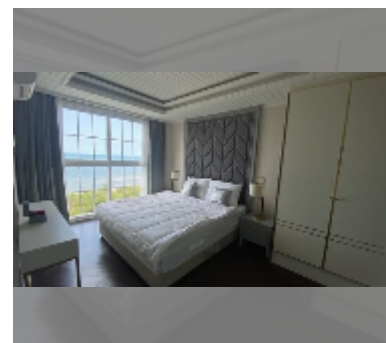

Condo for sale 2 bedroom 65 m² in Grand Florida Beachfront Condo Resort Pattaya, Pattaya

฿ 18,370,000

UNIT PARAMETERS:

UID	FS-241388
quota	thai quota
type	2 bedroom
size	65m²
floor	7
view	sea view

PROJECT PARAMETERS:

district	Na Jomtien
buildings	8
floors	7
built in	2020
maintenance	฿ 46,800/year

FACILITIES:

General information: resort, beach front, underground parking, open parking.

Swimming pool: swimming pool, kids pool, water slides, waterfall, jacuzzi, sunbathing area.

Chill zone: chill zone, garden, barbeque areas.

Health zone: gym, sauna, steam.

Other: reception, lobby, clubhouse, games room, kids playgarden, CCTV, security, minimart.