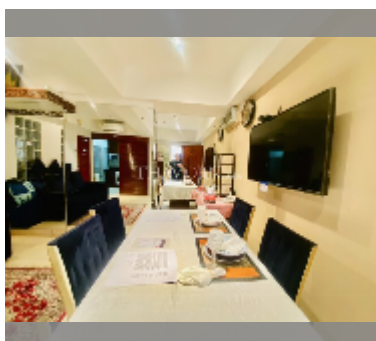

Condo for sale 1 bedroom 54 m² in Center Condotel, Pattaya

฿ 2,560,000

UNIT PARAMETERS:

UID	FS-241383
quota	foreign quota
type	1 bedroom
size	54m ²
floor	4
view	city view

PROJECT PARAMETERS:

district	Central Pattaya
buildings	1
floors	16
built in	1991

FACILITIES:

General information: highrise, meters to beach: 1200, minutes to beach: 5, open parking.

Swimming pool: swimming pool, sunbathing area.

Other: reception, lobby, CCTV, security, minimart, laundry.