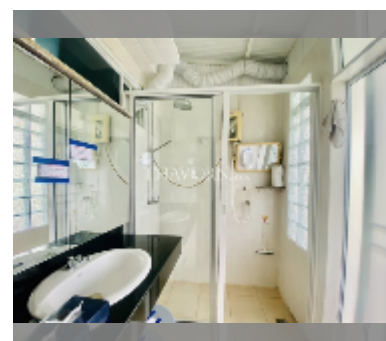

Condo for sale 1 bedroom 54 m² in Center Condotel, Pattaya

฿ 2,560,000

UNIT PARAMETERS:

UID	FS-241383
quota	foreign quota
type	1 bedroom
size	54m ²
floor	4
view	city view

PROJECT PARAMETERS:

district	Central Pattaya
buildings	1
floors	16
built in	1991

FACILITIES:

General information: highrise, meters to beach: 1200, minutes to beach: 5, open parking.

Swimming pool: swimming pool, sunbathing area.

Other: reception, lobby, CCTV, security, minimart, laundry.