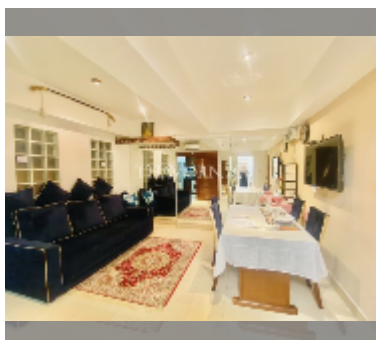

Condo for sale 1 bedroom 54 m² in Center Condotel, Pattaya

฿ 2,560,000

UNIT PARAMETERS:

UID	FS-241383
quota	foreign quota
type	1 bedroom
size	54m ²
floor	4
view	city view

PROJECT PARAMETERS:

district	Central Pattaya
buildings	1
floors	16
built in	1991

FACILITIES:

General information: highrise, meters to beach: 1200, minutes to beach: 5, open parking.

Swimming pool: swimming pool, sunbathing area.

Other: reception, lobby, CCTV, security, minimart, laundry.