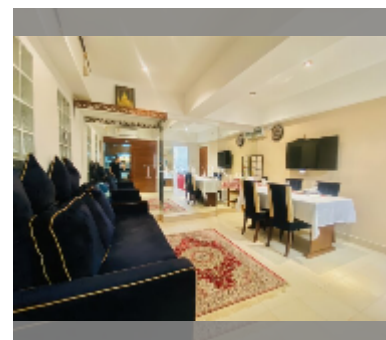

Condo for sale 1 bedroom 54 m² in Center Condotel, Pattaya

฿ 2,560,000

UNIT PARAMETERS:

UID	FS-241383
quota	foreign quota
type	1 bedroom
size	54m ²
floor	4
view	city view

PROJECT PARAMETERS:

district	Central Pattaya
buildings	1
floors	16
built in	1991

FACILITIES:

General information: highrise, meters to beach: 1200, minutes to beach: 5, open parking.

Swimming pool: swimming pool, sunbathing area.

Other: reception, lobby, CCTV, security, minimart, laundry.