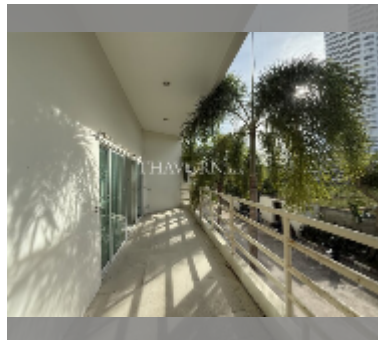

Condo for sale studio 55.28 m² in View Talay 8, Pattaya

฿ 3,100,000

UNIT PARAMETERS:

UID	FS-241382
quota	thai quota
type	studio
size	55.28m ²
floor	1
view	city view

PROJECT PARAMETERS:

district	Jomtien
buildings	1
floors	30
built in	2010

FACILITIES:

General information: highrise, covered parking.

Swimming pool: swimming pool.

Chill zone: garden.

Health zone: gym.

Other: kids playgarden, CCTV, security.

details