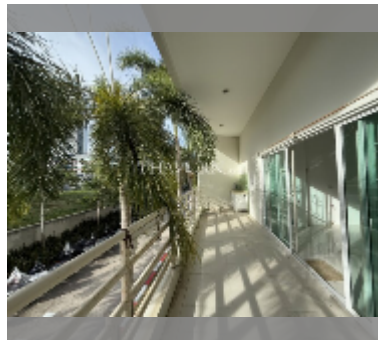

Condo for sale studio 55.28 m² in View Talay 8, Pattaya

฿ 3,100,000

UNIT PARAMETERS:

UID	FS-241382
quota	thai quota
type	studio
size	55.28m ²
floor	1
view	city view

PROJECT PARAMETERS:

district	Jomtien
buildings	1
floors	30
built in	2010

FACILITIES:

General information: highrise, covered parking.

Swimming pool: swimming pool.

Chill zone: garden.

Health zone: gym.

Other: kids playgarden, CCTV, security.

details