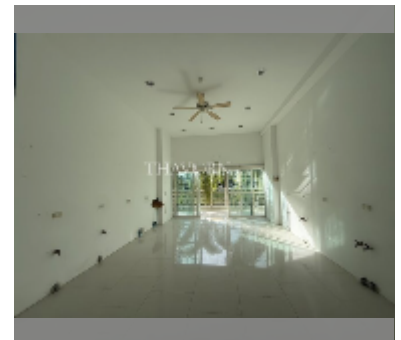

Condo for sale studio 55.28 m² in View Talay 8, Pattaya

฿ 3,100,000

UNIT PARAMETERS:

UID	FS-241382
quota	thai quota
type	studio
size	55.28m ²
floor	1
view	city view

PROJECT PARAMETERS:

district	Jomtien
buildings	1
floors	30
built in	2010

FACILITIES:

General information: highrise, covered parking.

Swimming pool: swimming pool.

Chill zone: garden.

Health zone: gym.

Other: kids playgarden, CCTV, security.

details