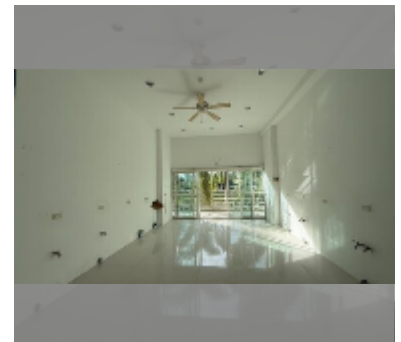

Condo for sale studio 55.28 m² in View Talay 8, Pattaya

฿ 3,100,000

UNIT PARAMETERS:

UID	FS-241382
quota	thai quota
type	studio
size	55.28m²
floor	1
view	city view

PROJECT PARAMETERS:

district	Jomtien
buildings	1
floors	30
built in	2010

FACILITIES:

General information: highrise, covered parking.

Swimming pool: swimming pool.

Chill zone: garden.

Health zone: gym.

Other: kids playgarden, CCTV, security.