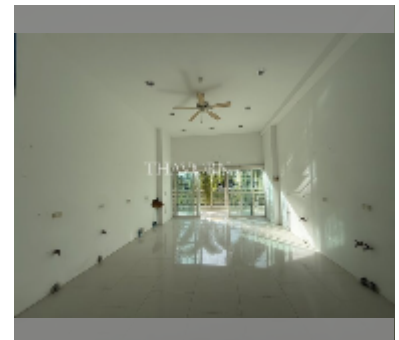

Condo for sale studio 55.28 m² in View Talay 8, Pattaya

฿ 3,100,000

UNIT PARAMETERS:

UID	FS-241382
quota	thai quota
type	studio
size	55.28m ²
floor	1
view	city view

PROJECT PARAMETERS:

district	Jomtien
buildings	1
floors	30
built in	2010

FACILITIES:

General information: highrise, covered parking.

Swimming pool: swimming pool.

Chill zone: garden.

Health zone: gym.

Other: kids playgarden, CCTV, security.

details