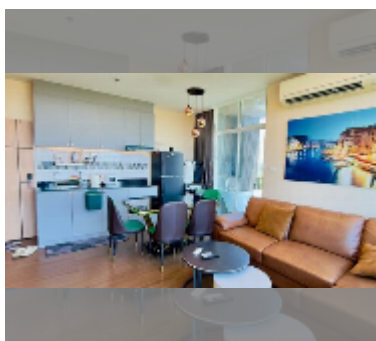

Condo for sale 1 bedroom 54 m² in The Twin Tower Jomtien, Pattaya

฿ 3,200,000

UNIT PARAMETERS:

UID	FS-241373
quota	thai quota
type	1 bedroom
size	54m²
floor	11
view	sea view
quality	good
equipment: furniture, air conditioner, television, refrigerator	

PROJECT PARAMETERS:

district	Jomtien
buildings	2
floors	31
built in	2015
maintenance	฿ 16,200/year

FACILITIES:

General information: highrise, meters to beach: 500, open parking, covered parking.

Swimming pool: swimming pool.

Health zone: gym.

Other: reception, lobby, CCTV, security, laundry.