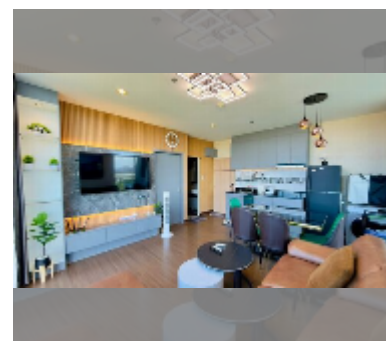

Condo for sale 1 bedroom 54 m² in The Twin Tower Jomtien, Pattaya

฿ 3,200,000

UNIT PARAMETERS:

UID	FS-241373
quota	thai quota
type	1 bedroom
size	54m ²
floor	11
view	sea view
quality	good
equipment: furniture, air conditioner, television, refrigerator	

Health zone: gym.

Other: reception, lobby, CCTV, security, laundry.

[details](#)