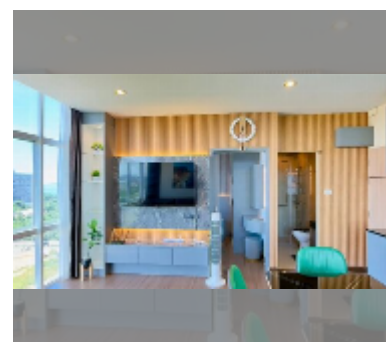

Condo for sale 1 bedroom 54 m² in The Twin Tower Jomtien, Pattaya

฿ 3,200,000

UNIT PARAMETERS:

UID	FS-241373
quota	thai quota
type	1 bedroom
size	54m ²
floor	11
view	sea view
quality	good
equipment: furniture, air conditioner, television, refrigerator	

Health zone: gym.

Other: reception, lobby, CCTV, security, laundry.

[details](#)