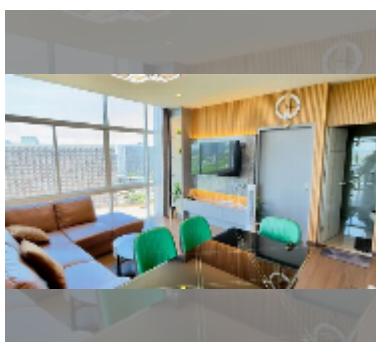

Condo for sale 1 bedroom 54 m² in The Twin Tower Jomtien, Pattaya

฿ 3,200,000

UNIT PARAMETERS:

UID	FS-241373
quota	thai quota
type	1 bedroom
size	54m ²
floor	11
view	sea view
quality	good
equipment: furniture, air conditioner, television, refrigerator	

Health zone: gym.

Other: reception, lobby, CCTV, security, laundry.

[details](#)