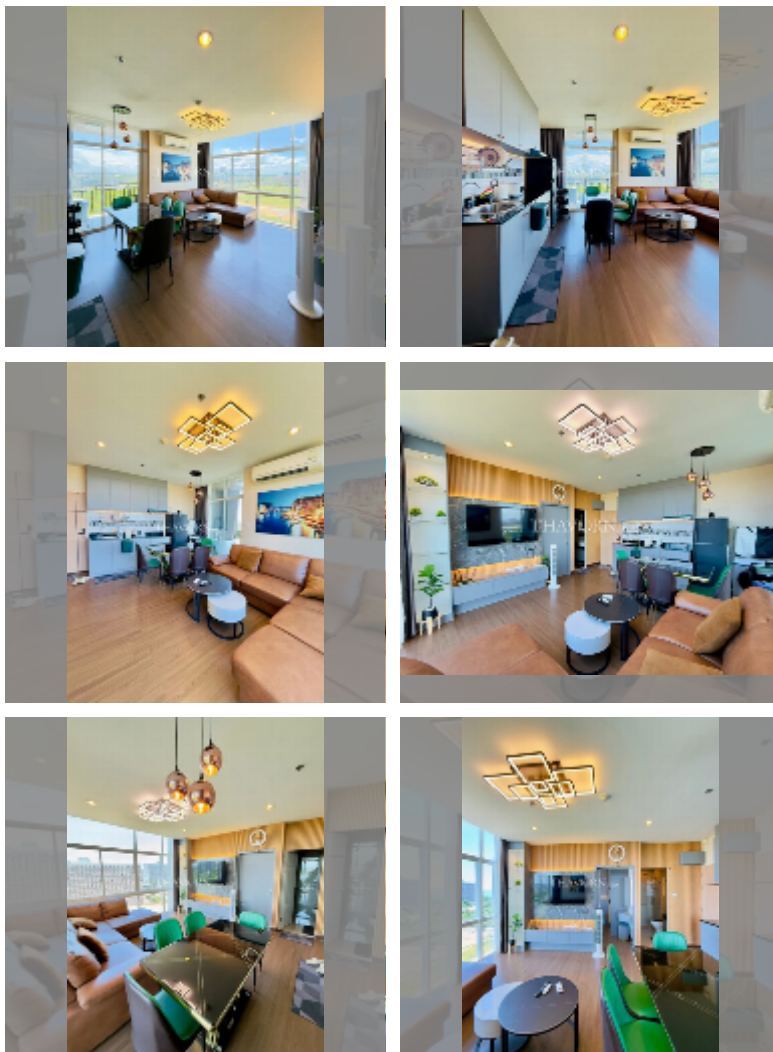

Condo for sale 1 bedroom 54 m² in The Twin Tower Jomtien, Pattaya

฿ 3,200,000

UNIT PARAMETERS:

UID	FS-241373
quota	thai quota
type	1 bedroom
size	54m ²
floor	11
view	sea view
quality	good
equipment: furniture, air conditioner, television, refrigerator	

Health zone: gym.

Other: reception, lobby, CCTV, security, laundry.

[details](#)