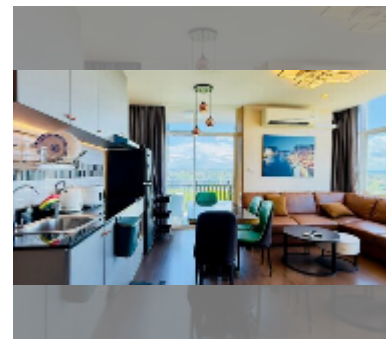

Condo for sale 1 bedroom 54 m² in The Twin Tower Jomtien, Pattaya

฿ 3,200,000

UNIT PARAMETERS:

UID	FS-241373
quota	thai quota
type	1 bedroom
size	54m²
floor	11
view	sea view
quality	good
equipment: furniture, air conditioner, television, refrigerator	

PROJECT PARAMETERS:

district	Jomtien
buildings	2
floors	31
built in	2015
maintenance	฿ 16,200/year

FACILITIES:

General information: highrise, meters to beach: 500, open parking, covered parking.

Swimming pool: swimming pool.

Health zone: gym.

Other: reception, lobby, CCTV, security, laundry.