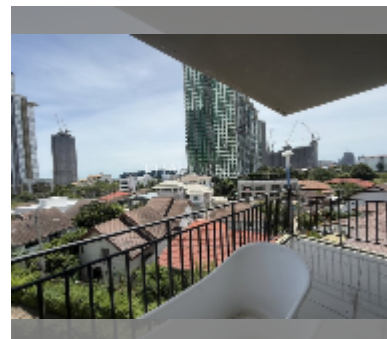

Condo for sale 2 bedroom 55 m² in The Twin Tower Jomtien, Pattaya

฿ 3,660,000

UNIT PARAMETERS:

UID	FS-241372
quota	foreign quota
type	2 bedroom
size	55m²
floor	4
view	city view

PROJECT PARAMETERS:

district	Jomtien
buildings	2
floors	31
built in	2015
maintenance	฿ 16,500/year

FACILITIES:

General information: highrise, meters to beach: 500, open parking, covered parking.

Swimming pool: swimming pool.

Health zone: gym.

Other: reception, lobby, CCTV, security, laundry.