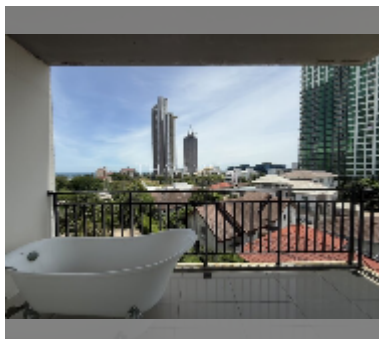

## Condo for sale 2 bedroom 55 m<sup>2</sup> in The Twin Tower Jomtien, Pattaya

**฿ 3,660,000**

**UNIT PARAMETERS:**

UID	FS-241372
quota	foreign quota
type	2 bedroom
size	55m <sup>2</sup>
floor	4
view	city view

**Swimming pool:** swimming pool.

**Health zone:** gym.

**Other:** reception, lobby, CCTV, security, laundry.

details