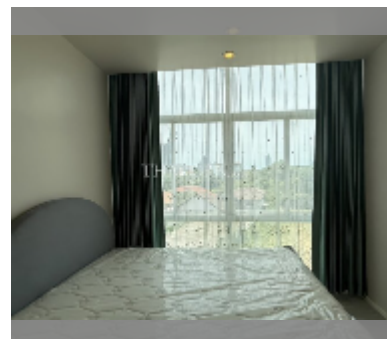

Condo for sale 2 bedroom 55 m² in The Twin Tower Jomtien, Pattaya

฿ 3,660,000

UNIT PARAMETERS:

UID	FS-241372
quota	foreign quota
type	2 bedroom
size	55m²
floor	4
view	city view

PROJECT PARAMETERS:

district	Jomtien
buildings	2
floors	31
built in	2015
maintenance	฿ 16,500/year

FACILITIES:

General information: highrise, meters to beach: 500, open parking, covered parking.

Swimming pool: swimming pool.

Health zone: gym.

Other: reception, lobby, CCTV, security, laundry.