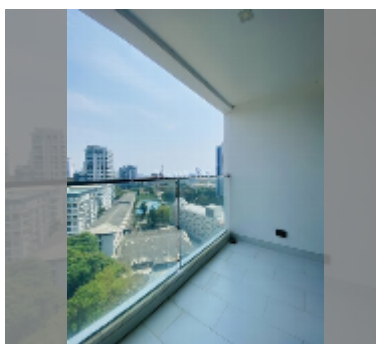

Condo for sale 2 bedroom 81.53 m² in Sky Residences Pattaya, Pattaya

฿ 5,900,000

UNIT PARAMETERS:

UID	FS-241368
quota	thai quota
type	2 bedroom
size	81.53m ²
floor	11
view	city view

PROJECT PARAMETERS:

district	Pratumnak
buildings	1
floors	33
start of construction	2013
built in	2016
maintenance	฿ 48,918/year

Health zone: gym, sauna.

Other: reception, lobby, kids playgarden, CCTV, security.

details