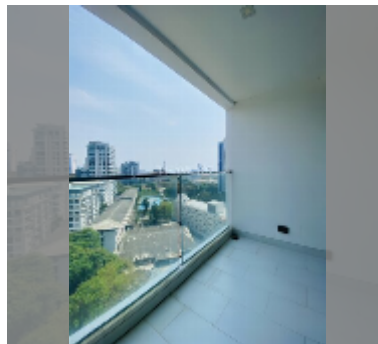

Condo for sale 2 bedroom 81.53 m² in Sky Residences Pattaya, Pattaya

฿ 5,900,000

UNIT PARAMETERS:

UID	FS-241368
quota	thai quota
type	2 bedroom
size	81.53m²
floor	11
view	city view

PROJECT PARAMETERS:

district	Pratumnak
buildings	1
floors	33
start of construction	2013
built in	2016
maintenance	฿ 48,918/year

FACILITIES:

General information: highrise, meters to beach: 500, minutes to beach: 2, covered parking.

Swimming pool: swimming pool, rooftop pool, infinity view, sunbathing area.

Chill zone: garden, rooftop chillout.

Health zone: gym, sauna.

Other: reception, lobby, kids playgarden, CCTV, security.