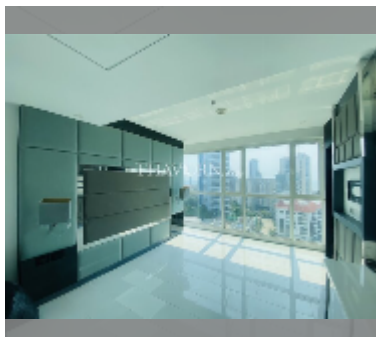

Condo for sale 2 bedroom 81.53 m² in Sky Residences Pattaya, Pattaya

฿ 5,900,000

UNIT PARAMETERS:

UID	FS-241368
quota	thai quota
type	2 bedroom
size	81.53m ²
floor	11
view	city view

PROJECT PARAMETERS:

district	Pratumnak
buildings	1
floors	33
start of construction	2013
built in	2016
maintenance	฿ 48,918/year

Health zone: gym, sauna.

Other: reception, lobby, kids playgarden, CCTV, security.

details