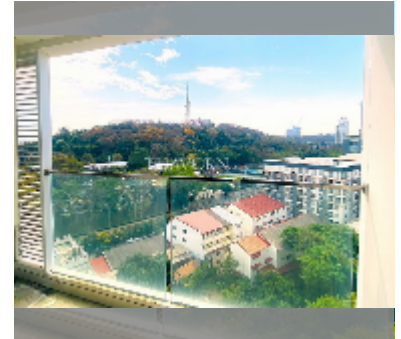

### FACILITIES:

**General information:** highrise, meters to beach: 500, minutes to beach: 2, covered parking.

**Swimming pool:** swimming pool, rooftop pool, infinity view, sunbathing area.

**Chill zone:** garden, rooftop chillout.

**Health zone:** gym, sauna.

**Other:** reception, lobby, kids playgarden, CCTV, security.

[details](#)