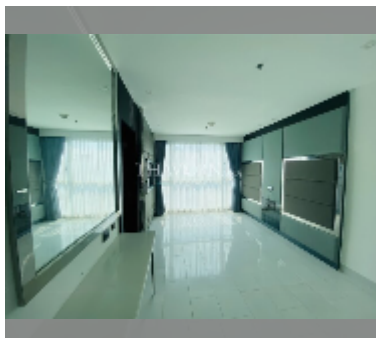

Condo for sale 2 bedroom 81.53 m² in Sky Residences Pattaya, Pattaya

฿ 5,900,000

UNIT PARAMETERS:

UID	FS-241368
quota	thai quota
type	2 bedroom
size	81.53m ²
floor	11
view	city view

PROJECT PARAMETERS:

district	Pratumnak
buildings	1
floors	33
start of construction	2013
built in	2016
maintenance	฿ 48,918/year

Health zone: gym, sauna.

Other: reception, lobby, kids playgarden, CCTV, security.

details