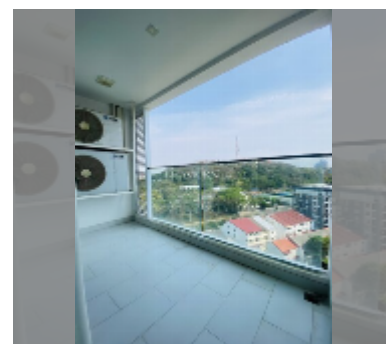

Condo for sale 2 bedroom 81.53 m² in Sky Residences Pattaya, Pattaya

฿ 5,900,000

UNIT PARAMETERS:

UID	FS-241368
quota	thai quota
type	2 bedroom
size	81.53m ²
floor	11
view	city view

PROJECT PARAMETERS:

district	Pratumnak
buildings	1
floors	33
start of construction	2013
built in	2016
maintenance	฿ 48,918/year

FACILITIES:

General information: highrise, meters to beach: 500, minutes to beach: 2, covered parking.

Swimming pool: swimming pool, rooftop pool, infinity view, sunbathing area.

Chill zone: garden, rooftop chillout.

Health zone: gym, sauna.

Other: reception, lobby, kids playgarden, CCTV, security.

details