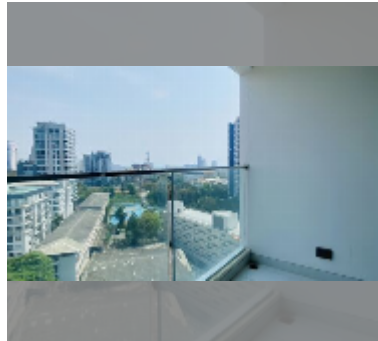

Condo for sale 2 bedroom 81.53 m² in Sky Residences Pattaya, Pattaya

฿ 5,900,000

UNIT PARAMETERS:

| | |
|-------|---------------------|
| UID | FS-241368 |
| quota | thai quota |
| type | 2 bedroom |
| size | 81.53m ² |
| floor | 11 |
| view | city view |

FACILITIES:

General information: highrise, meters to beach: 500, minutes to beach: 2, covered parking.

Swimming pool: swimming pool, rooftop pool, infinity view, sunbathing area.

Chill zone: garden, rooftop chillout.

Health zone: gym, sauna.

Other: reception, lobby, kids playgarden, CCTV, security.

[details](#)