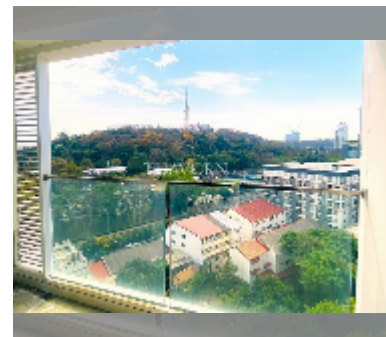

Condo for sale 2 bedroom 81.53 m² in Sky Residences Pattaya, Pattaya

฿ 5,900,000

UNIT PARAMETERS:

UID	FS-241368
quota	thai quota
type	2 bedroom
size	81.53m ²
floor	11
view	city view

PROJECT PARAMETERS:

district	Pratumnak
buildings	1
floors	33
start of construction	2013
built in	2016
maintenance	฿ 48,918/year

FACILITIES:

General information: highrise, meters to beach: 500, minutes to beach: 2, covered parking.

Swimming pool: swimming pool, rooftop pool, infinity view, sunbathing area.

Chill zone: garden, rooftop chillout.

Health zone: gym, sauna.

Other: reception, lobby, kids playgarden, CCTV, security.

details