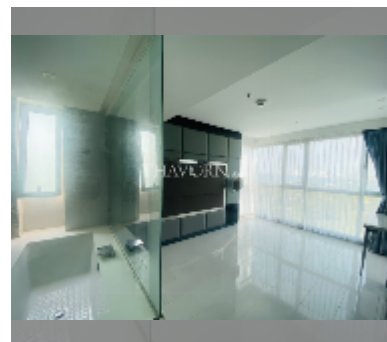

Condo for sale 2 bedroom 84.83 m² in Sky Residences Pattaya, Pattaya

฿ 6,450,000

UNIT PARAMETERS:

UID	FS-241364
quota	thai quota
type	2 bedroom
size	84.83m ²
floor	11
view	sea view

PROJECT PARAMETERS:

district	Pratumnak
buildings	1
floors	33
start of construction	2013
built in	2016
maintenance	฿ 50,898/year

Health zone: gym, sauna.

Other: reception, lobby, kids playgarden, CCTV, security.

[details](#)