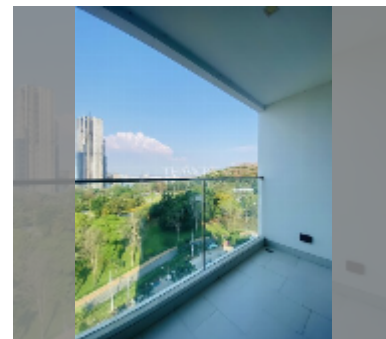

Condo for sale 2 bedroom 84.83 m² in Sky Residences Pattaya, Pattaya

฿ 6,450,000

UNIT PARAMETERS:

UID	FS-241364
quota	thai quota
type	2 bedroom
size	84.83m ²
floor	11
view	sea view

PROJECT PARAMETERS:

district	Pratumnak
buildings	1
floors	33
start of construction	2013
built in	2016
maintenance	฿ 50,898/year

FACILITIES:

General information: highrise, meters to beach: 500, minutes to beach: 2, covered parking.

Swimming pool: swimming pool, rooftop pool, infinity view, sunbathing area.

Chill zone: garden, rooftop chillout.

Health zone: gym, sauna.

Other: reception, lobby, kids playgarden, CCTV, security.

[details](#)