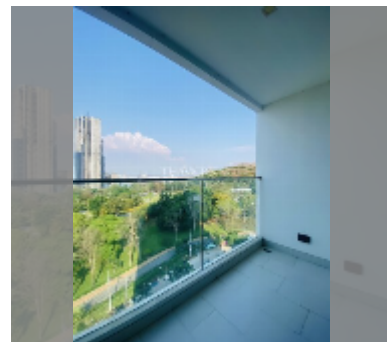

Condo for sale 2 bedroom 84.83 m² in Sky Residences Pattaya, Pattaya

฿ 6,450,000

UNIT PARAMETERS:

UID	FS-241364
quota	thai quota
type	2 bedroom
size	84.83m ²
floor	11
view	sea view

PROJECT PARAMETERS:

district	Pratumnak
buildings	1
floors	33
start of construction	2013
built in	2016
maintenance	฿ 50,898/year

FACILITIES:

General information: highrise, meters to beach: 500, minutes to beach: 2, covered parking.

Swimming pool: swimming pool, rooftop pool, infinity view, sunbathing area.

Chill zone: garden, rooftop chillout.

Health zone: gym, sauna.

Other: reception, lobby, kids playgarden, CCTV, security.

[details](#)