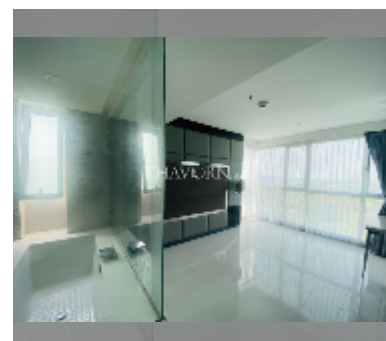

Condo for sale 2 bedroom 84.83 m² in Sky Residences Pattaya, Pattaya

฿ 6,450,000

UNIT PARAMETERS:

UID	FS-241364
quota	thai quota
type	2 bedroom
size	84.83m ²
floor	11
view	sea view

PROJECT PARAMETERS:

district	Pratumnak
buildings	1
floors	33
start of construction	2013
built in	2016
maintenance	฿ 50,898/year

Health zone: gym, sauna.

Other: reception, lobby, kids playgarden, CCTV, security.

[details](#)