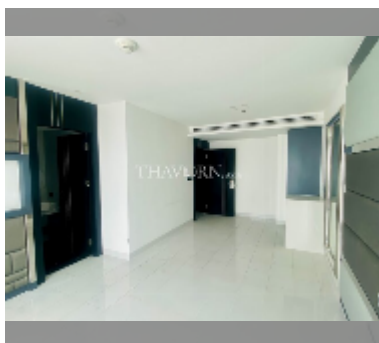

Condo for sale 2 bedroom 84.83 m² in Sky Residences Pattaya, Pattaya

฿ 6,450,000

UNIT PARAMETERS:

UID	FS-241364
quota	thai quota
type	2 bedroom
size	84.83m ²
floor	11
view	sea view

PROJECT PARAMETERS:

district	Pratumnak
buildings	1
floors	33
start of construction	2013
built in	2016
maintenance	฿ 50,898/year

Health zone: gym, sauna.

Other: reception, lobby, kids playgarden, CCTV, security.

[details](#)