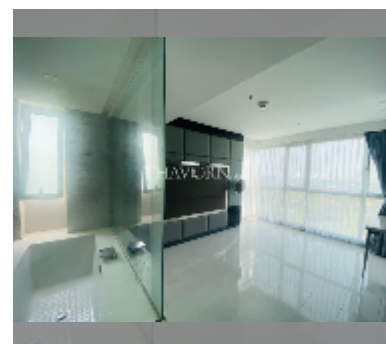

Condo for sale 2 bedroom 84.83 m² in Sky Residences Pattaya, Pattaya

฿ 6,450,000

UNIT PARAMETERS:

UID	FS-241364
quota	thai quota
type	2 bedroom
size	84.83m ²
floor	11
view	sea view

PROJECT PARAMETERS:

district	Pratumnak
buildings	1
floors	33
start of construction	2013
built in	2016
maintenance	฿ 50,898/year

Health zone: gym, sauna.

Other: reception, lobby, kids playgarden, CCTV, security.

[details](#)