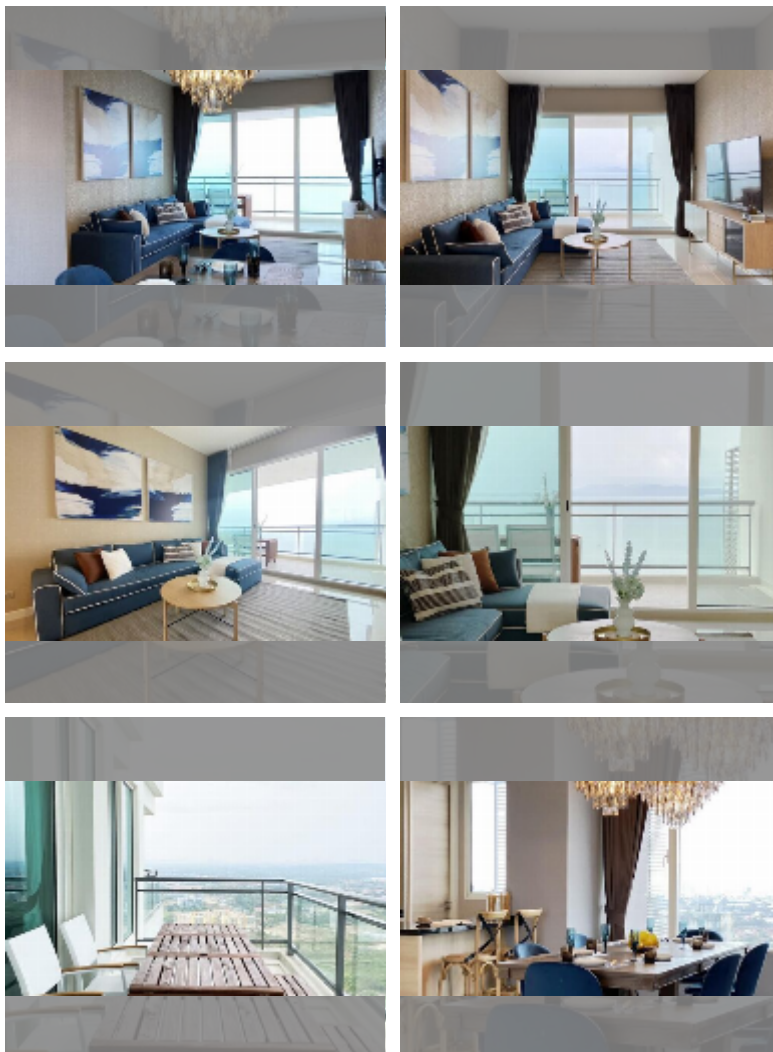

Condo for sale 2 bedroom 116 m² in Reflection Jomtien, Pattaya

฿ 18,000,000

UNIT PARAMETERS:

UID	FS-241361
quota	thai quota
type	2 bedroom
size	116m²
floor	36
view	sea view

PROJECT PARAMETERS:

district	Jomtien
buildings	2
floors	55
built in	2013

FACILITIES:

General information: highrise, meters to beach: 100, minutes to beach: 1, pets are allowed, underground parking, open parking, multy-level parking, covered parking.

Swimming pool: swimming pool, kids pool, infinity view, water slides, waterfall, jacuzzi.

Chill zone: chill zone, garden, rooftop chillout, barbeque areas.

Health zone: gym, sauna, hamam, massage.

Other: reception, lobby, clubhouse, meeting room, games room, kids playgarden, CCTV, security, laundry, room service.