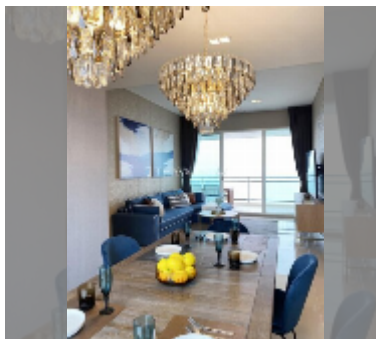

Condo for sale 2 bedroom 116 m² in Reflection Jomtien, Pattaya

฿ 18,000,000

UNIT PARAMETERS:

UID	FS-241361
quota	thai quota
type	2 bedroom
size	116m ²
floor	36
view	sea view

PROJECT PARAMETERS:

district	Jomtien
buildings	2
floors	55
built in	2013

Chill zone: chill zone, garden, rooftop chillout, barbeque areas.

Health zone: gym, sauna, hamam, massage.

Other: reception, lobby, clubhouse, meeting room, games room, kids playgarden, CCTV, security, laundry, room service.