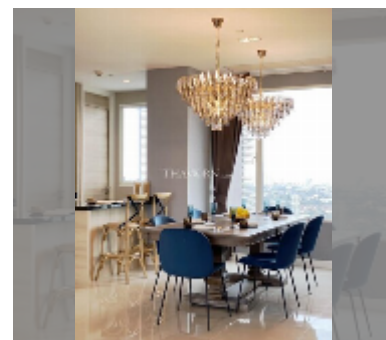

Condo for sale 2 bedroom 116 m² in Reflection Jomtien, Pattaya

฿ 18,000,000

UNIT PARAMETERS:

UID	FS-241361
quota	thai quota
type	2 bedroom
size	116m²
floor	36
view	sea view

PROJECT PARAMETERS:

district	Jomtien
buildings	2
floors	55
built in	2013

FACILITIES:

General information: highrise, meters to beach: 100, minutes to beach: 1, pets are allowed, underground parking, open parking, multy-level parking, covered parking.

Swimming pool: swimming pool, kids pool, infinity view, water slides, waterfall, jacuzzi.

Chill zone: chill zone, garden, rooftop chillout, barbeque areas.

Health zone: gym, sauna, hamam, massage.

Other: reception, lobby, clubhouse, meeting room, games room, kids playgarden, CCTV, security, laundry, room service.