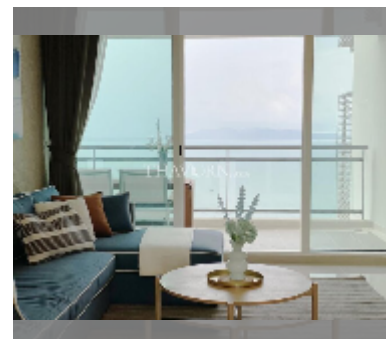

Condo for sale 2 bedroom 116 m² in Reflection Jomtien, Pattaya

฿ 18,000,000

UNIT PARAMETERS:

UID	FS-241361
quota	thai quota
type	2 bedroom
size	116m²
floor	36
view	sea view

PROJECT PARAMETERS:

district	Jomtien
buildings	2
floors	55
built in	2013

FACILITIES:

General information: highrise, meters to beach: 100, minutes to beach: 1, pets are allowed, underground parking, open parking, multy-level parking, covered parking.

Swimming pool: swimming pool, kids pool, infinity view, water slides, waterfall, jacuzzi.

Chill zone: chill zone, garden, rooftop chillout, barbeque areas.

Health zone: gym, sauna, hamam, massage.

Other: reception, lobby, clubhouse, meeting room, games room, kids playgarden, CCTV, security, laundry, room service.