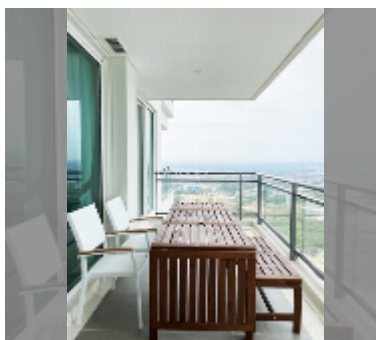

Condo for sale 2 bedroom 116 m² in Reflection Jomtien, Pattaya

฿ 18,000,000

UNIT PARAMETERS:

UID	FS-241361
quota	thai quota
type	2 bedroom
size	116m ²
floor	36
view	sea view

PROJECT PARAMETERS:

district	Jomtien
buildings	2
floors	55
built in	2013

FACILITIES:

General information: highrise, meters to beach: 100, minutes to beach: 1, pets are allowed, underground parking, open parking, multy-level parking, covered parking.

Swimming pool: swimming pool, kids pool, infinity view, water slides, waterfall, jacuzzi.

Chill zone: chill zone, garden, rooftop chillout, barbeque areas.

Health zone: gym, sauna, hamam, massage.

Other: reception, lobby, clubhouse, meeting room, games room, kids playgarden, CCTV, security, laundry, room service.