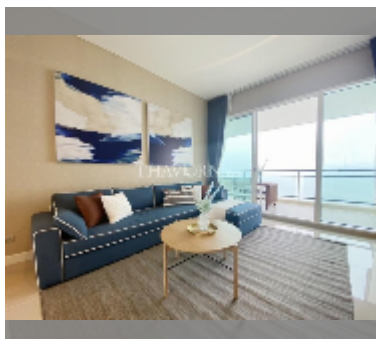

Condo for sale 2 bedroom 116 m² in Reflection Jomtien, Pattaya

฿ 18,000,000

UNIT PARAMETERS:

UID	FS-241361
quota	thai quota
type	2 bedroom
size	116m²
floor	36
view	sea view

PROJECT PARAMETERS:

district	Jomtien
buildings	2
floors	55
built in	2013

FACILITIES:

General information: highrise, meters to beach: 100, minutes to beach: 1, pets are allowed, underground parking, open parking, multy-level parking, covered parking.

Swimming pool: swimming pool, kids pool, infinity view, water slides, waterfall, jacuzzi.

Chill zone: chill zone, garden, rooftop chillout, barbeque areas.

Health zone: gym, sauna, hamam, massage.

Other: reception, lobby, clubhouse, meeting room, games room, kids playgarden, CCTV, security, laundry, room service.