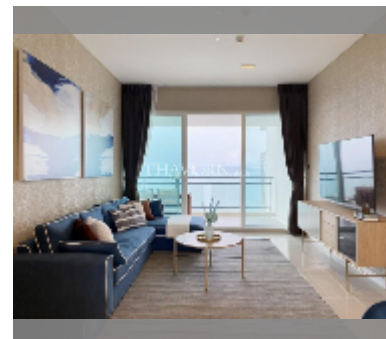

Condo for sale 2 bedroom 116 m² in Reflection Jomtien, Pattaya

฿ 18,000,000

UNIT PARAMETERS:

UID	FS-241361
quota	thai quota
type	2 bedroom
size	116m ²
floor	36
view	sea view

PROJECT PARAMETERS:

district	Jomtien
buildings	2
floors	55
built in	2013

Chill zone: chill zone, garden, rooftop chillout, barbeque areas.

Health zone: gym, sauna, hamam, massage.

Other: reception, lobby, clubhouse, meeting room, games room, kids playgarden, CCTV, security, laundry, room service.