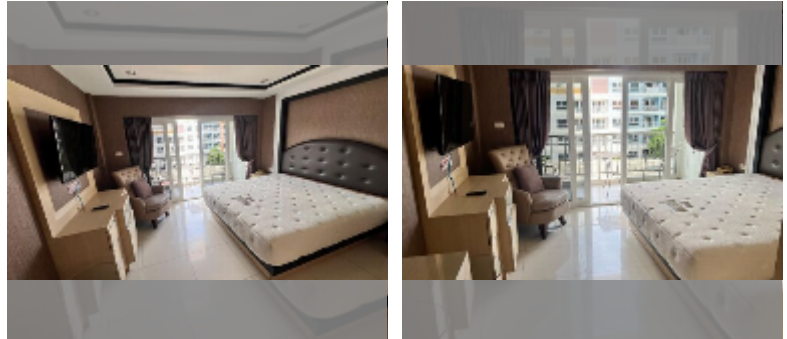

Condo for sale studio 29 m² in New Nordic Marcus VIP 5, Pattaya

฿ 1,500,000

UNIT PARAMETERS:

UID	FS-241358
quota	foreign quota
type	studio
size	29m²
floor	3
view	city view

PROJECT PARAMETERS:

district	Pratumnak
buildings	1
floors	6
built in	2013
maintenance	฿ 17,400/year

FACILITIES:

General information: lowrise, underground parking, open parking.

Swimming pool: swimming pool, rooftop pool.

Chill zone: chill zone, garden, rooftop chillout.

Health zone: gym.

Other: reception, lobby, kids playgarden, CCTV, security, minimart.