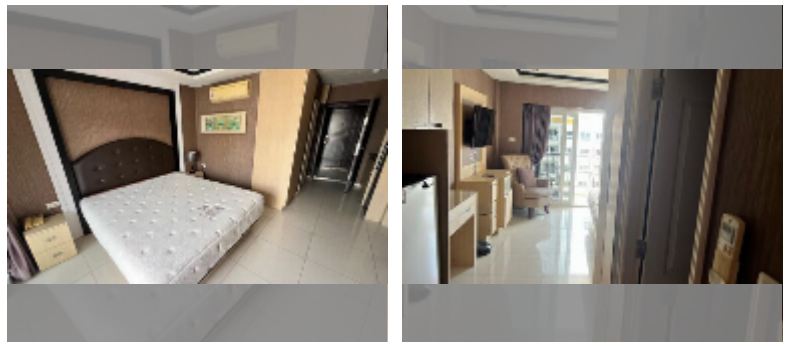

Condo for sale studio 29 m² in New Nordic Marcus VIP 5, Pattaya

฿ 1,500,000

UNIT PARAMETERS:

UID	FS-241358
quota	foreign quota
type	studio
size	29m²
floor	3
view	city view

PROJECT PARAMETERS:

district	Pratumnak
buildings	1
floors	6
built in	2013
maintenance	฿ 17,400/year

FACILITIES:

General information: lowrise, underground parking, open parking.

Swimming pool: swimming pool, rooftop pool.

Chill zone: chill zone, garden, rooftop chillout.

Health zone: gym.

Other: reception, lobby, kids playgarden, CCTV, security, minimart.