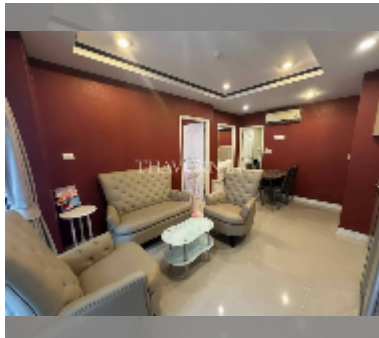

Condo for sale 2 bedroom 54.96 m² in New Nordic Trend 2, Pattaya

฿ 3,010,000

UNIT PARAMETERS:

UID	FS-241357
quota	thai quota
type	2 bedroom
size	54.96m²
floor	5
view	city view

PROJECT PARAMETERS:

district	Pratumnak
buildings	1
floors	6
built in	2014
maintenance	฿ 26,381/year

FACILITIES:

General information: lowrise, meters to beach: 400, minutes to beach: 5, covered parking.