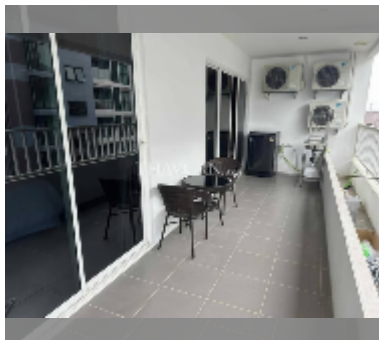

Condo for sale 2 bedroom 54.96 m² in New Nordic Trend 2, Pattaya

฿ 3,010,000

UNIT PARAMETERS:

UID	FS-241357
quota	thai quota
type	2 bedroom
size	54.96m ²
floor	5
view	city view

PROJECT PARAMETERS:

district	Pratumnak
buildings	1
floors	6
built in	2014
maintenance	฿ 26,381/year

FACILITIES:

General information: lowrise, meters to beach: 400, minutes to beach: 5, covered parking.

[details](#)