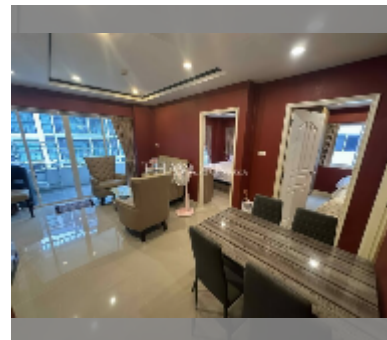

Condo for sale 2 bedroom 54.96 m² in New Nordic Trend 2, Pattaya

฿ 3,010,000

UNIT PARAMETERS:

UID	FS-241357
quota	thai quota
type	2 bedroom
size	54.96m²
floor	5
view	city view

PROJECT PARAMETERS:

district	Pratumnak
buildings	1
floors	6
built in	2014
maintenance	฿ 26,381/year

FACILITIES:

General information: lowrise, meters to beach: 400, minutes to beach: 5, covered parking.