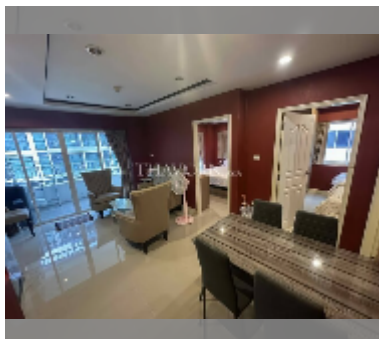

Condo for sale 2 bedroom 54.96 m² in New Nordic Trend 2, Pattaya

฿ 3,010,000

UNIT PARAMETERS:

UID	FS-241357
quota	thai quota
type	2 bedroom
size	54.96m²
floor	5
view	city view

PROJECT PARAMETERS:

district	Pratumnak
buildings	1
floors	6
built in	2014
maintenance	฿ 26,381/year

FACILITIES:

General information: lowrise, meters to beach: 400, minutes to beach: 5, covered parking.