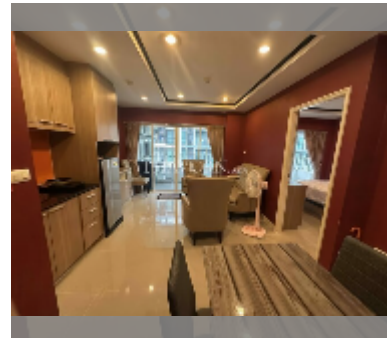

Condo for sale 2 bedroom 54.96 m² in New Nordic Trend 2, Pattaya

฿ 3,010,000

UNIT PARAMETERS:

UID	FS-241357
quota	thai quota
type	2 bedroom
size	54.96m²
floor	5
view	city view

PROJECT PARAMETERS:

district	Pratumnak
buildings	1
floors	6
built in	2014
maintenance	฿ 26,381/year

FACILITIES:

General information: lowrise, meters to beach: 400, minutes to beach: 5, covered parking.