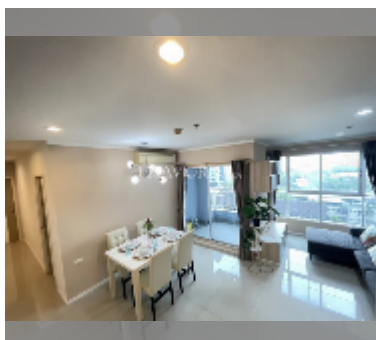

Condo for sale 2 bedroom 71 m² in Lumpini Park Beach Jomtien, Pattaya

฿ 6,580,000

UNIT PARAMETERS:

UID	FS-241353
quota	thai quota
type	2 bedroom
size	71m²
floor	8
view	sea view

PROJECT PARAMETERS:

district	Jomtien
buildings	3
floors	30
built in	2013
maintenance	฿ 34,080/year

FACILITIES:

General information: highrise, meters to beach: 50, minutes to beach: 1, open parking, multy-level parking.

Swimming pool: swimming pool, kids pool, rooftop pool, jacuzzi.

Chill zone: chill zone, garden, rooftop chillout.

Health zone: gym, sauna.

Other: reception, clubhouse, meeting room, games room, kids playgarden, CCTV, security.