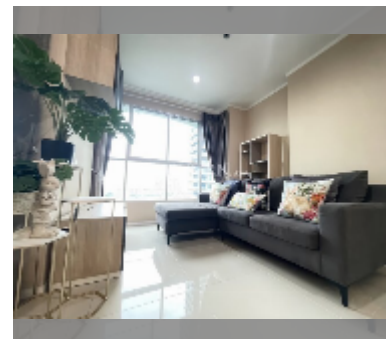

Condo for sale 2 bedroom 71 m² in Lumpini Park Beach Jomtien, Pattaya

฿ 6,580,000

UNIT PARAMETERS:

UID	FS-241353
quota	thai quota
type	2 bedroom
size	71m²
floor	8
view	sea view

PROJECT PARAMETERS:

district	Jomtien
buildings	3
floors	30
built in	2013
maintenance	฿ 34,080/year

FACILITIES:

General information: highrise, meters to beach: 50, minutes to beach: 1, open parking, multy-level parking.

Swimming pool: swimming pool, kids pool, rooftop pool, jacuzzi.

Chill zone: chill zone, garden, rooftop chillout.

Health zone: gym, sauna.

Other: reception, clubhouse, meeting room, games room, kids playgarden, CCTV, security.