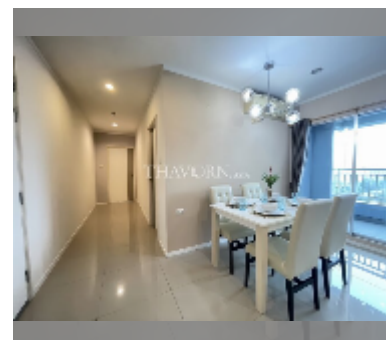

Condo for sale 2 bedroom 71 m² in Lumpini Park Beach Jomtien, Pattaya

฿ 6,580,000

UNIT PARAMETERS:

UID	FS-241353
quota	thai quota
type	2 bedroom
size	71m²
floor	8
view	sea view

PROJECT PARAMETERS:

district	Jomtien
buildings	3
floors	30
built in	2013
maintenance	฿ 34,080/year

FACILITIES:

General information: highrise, meters to beach: 50, minutes to beach: 1, open parking, multy-level parking.

Swimming pool: swimming pool, kids pool, rooftop pool, jacuzzi.

Chill zone: chill zone, garden, rooftop chillout.

Health zone: gym, sauna.

Other: reception, clubhouse, meeting room, games room, kids playgarden, CCTV, security.