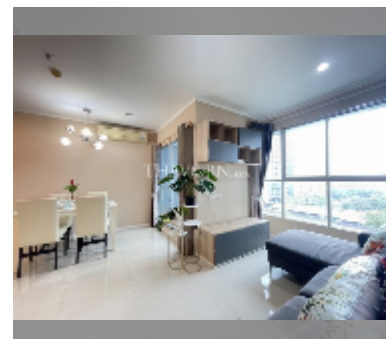

Condo for sale 2 bedroom 71 m² in Lumpini Park Beach Jomtien, Pattaya

฿ 6,580,000

UNIT PARAMETERS:

UID	FS-241353
quota	thai quota
type	2 bedroom
size	71m²
floor	8
view	sea view

PROJECT PARAMETERS:

district	Jomtien
buildings	3
floors	30
built in	2013
maintenance	฿ 34,080/year

FACILITIES:

General information: highrise, meters to beach: 50, minutes to beach: 1, open parking, multy-level parking.

Swimming pool: swimming pool, kids pool, rooftop pool, jacuzzi.

Chill zone: chill zone, garden, rooftop chillout.

Health zone: gym, sauna.

Other: reception, clubhouse, meeting room, games room, kids playgarden, CCTV, security.