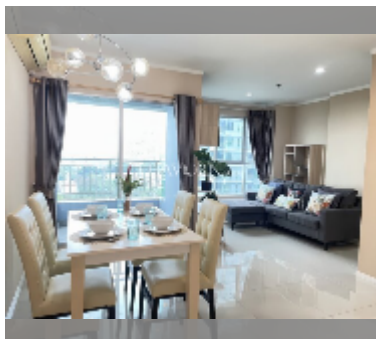

Condo for sale 2 bedroom 71 m² in Lumpini Park Beach Jomtien, Pattaya

฿ 6,580,000

UNIT PARAMETERS:

UID	FS-241353
quota	thai quota
type	2 bedroom
size	71m²
floor	8
view	sea view

PROJECT PARAMETERS:

district	Jomtien
buildings	3
floors	30
built in	2013
maintenance	฿ 34,080/year

FACILITIES:

General information: highrise, meters to beach: 50, minutes to beach: 1, open parking, multy-level parking.

Swimming pool: swimming pool, kids pool, rooftop pool, jacuzzi.

Chill zone: chill zone, garden, rooftop chillout.

Health zone: gym, sauna.

Other: reception, clubhouse, meeting room, games room, kids playgarden, CCTV, security.