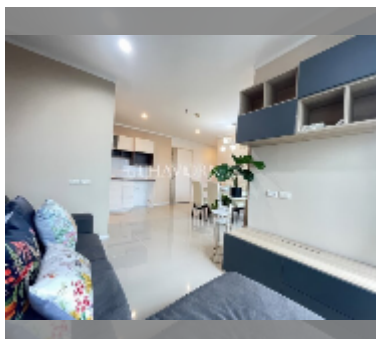

Condo for sale 2 bedroom 71 m² in Lumpini Park Beach Jomtien, Pattaya

฿ 6,580,000

UNIT PARAMETERS:

UID	FS-241353
quota	thai quota
type	2 bedroom
size	71m²
floor	8
view	sea view

PROJECT PARAMETERS:

district	Jomtien
buildings	3
floors	30
built in	2013
maintenance	฿ 34,080/year

FACILITIES:

General information: highrise, meters to beach: 50, minutes to beach: 1, open parking, multy-level parking.

Swimming pool: swimming pool, kids pool, rooftop pool, jacuzzi.

Chill zone: chill zone, garden, rooftop chillout.

Health zone: gym, sauna.

Other: reception, clubhouse, meeting room, games room, kids playgarden, CCTV, security.