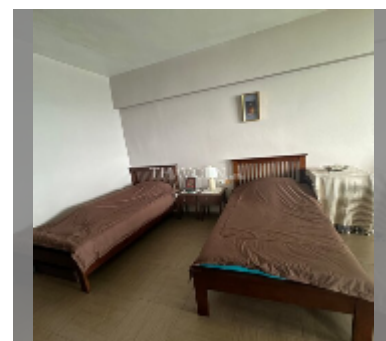

Condo for sale studio 56 m² in Sunshine Beach Condotel, Pattaya

฿ 4,000,000

UNIT PARAMETERS:

UID	FS-241348
quota	thai quota
type	studio
size	56m²
floor	26
view	sea view

PROJECT PARAMETERS:

district	Na Jomtien
buildings	1
floors	32
built in	1995

FACILITIES:

General information: highrise, meters to beach: 50, minutes to beach: 1, beach front.

Swimming pool: swimming pool.

Health zone: gym, sauna.

Other: lobby, CCTV, security.