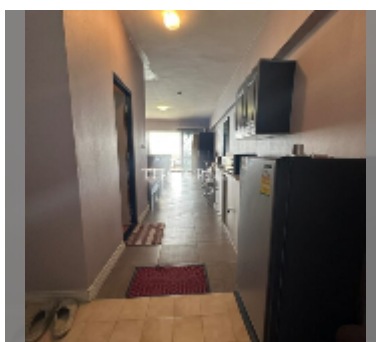

Condo for sale studio 56 m² in Sunshine Beach Condotel, Pattaya

฿ 4,000,000

UNIT PARAMETERS:

UID	FS-241348
quota	thai quota
type	studio
size	56m²
floor	26
view	sea view

PROJECT PARAMETERS:

district	Na Jomtien
buildings	1
floors	32
built in	1995

FACILITIES:

General information: highrise, meters to beach: 50, minutes to beach: 1, beach front.

Swimming pool: swimming pool.

Health zone: gym, sauna.

Other: lobby, CCTV, security.