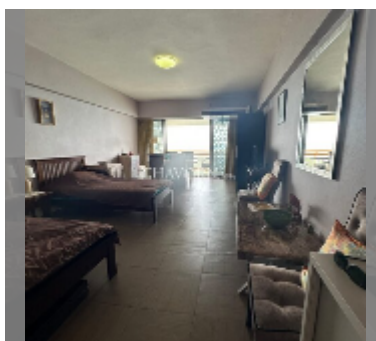

Condo for sale studio 56 m² in Sunshine Beach Condotel, Pattaya

฿ 4,000,000

UNIT PARAMETERS:

UID	FS-241348
quota	thai quota
type	studio
size	56m²
floor	26
view	sea view

PROJECT PARAMETERS:

district	Na Jomtien
buildings	1
floors	32
built in	1995

FACILITIES:

General information: highrise, meters to beach: 50, minutes to beach: 1, beach front.

Swimming pool: swimming pool.

Health zone: gym, sauna.

Other: lobby, CCTV, security.