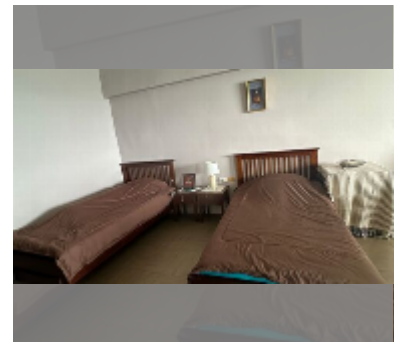

Condo for sale studio 56 m² in Sunshine Beach Condotel, Pattaya

฿ 4,000,000

UNIT PARAMETERS:

UID	FS-241348
quota	thai quota
type	studio
size	56m²
floor	26
view	sea view

PROJECT PARAMETERS:

district	Na Jomtien
buildings	1
floors	32
built in	1995

FACILITIES:

General information: highrise, meters to beach: 50, minutes to beach: 1, beach front.

Swimming pool: swimming pool.

Health zone: gym, sauna.

Other: lobby, CCTV, security.