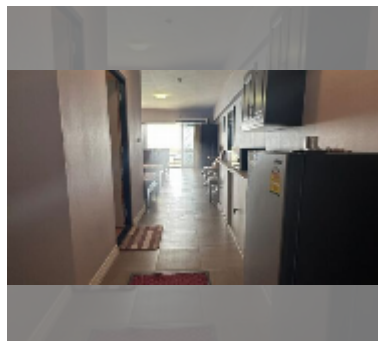

Condo for sale studio 56 m² in Sunshine Beach Condotel, Pattaya

฿ 4,000,000

UNIT PARAMETERS:

UID	FS-241348
quota	thai quota
type	studio
size	56m²
floor	26
view	sea view

PROJECT PARAMETERS:

district	Na Jomtien
buildings	1
floors	32
built in	1995

FACILITIES:

General information: highrise, meters to beach: 50, minutes to beach: 1, beach front.

Swimming pool: swimming pool.

Health zone: gym, sauna.

Other: lobby, CCTV, security.