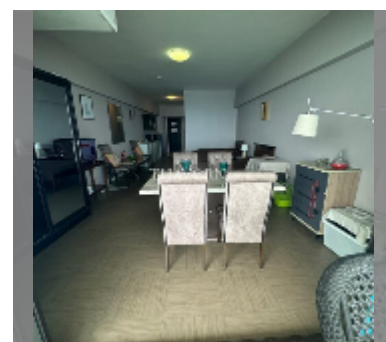

Condo for sale studio 56 m² in Sunshine Beach Condotel, Pattaya

฿ 4,000,000

UNIT PARAMETERS:

UID	FS-241348
quota	thai quota
type	studio
size	56m²
floor	26
view	sea view

PROJECT PARAMETERS:

district	Na Jomtien
buildings	1
floors	32
built in	1995

FACILITIES:

General information: highrise, meters to beach: 50, minutes to beach: 1, beach front.

Swimming pool: swimming pool.

Health zone: gym, sauna.

Other: lobby, CCTV, security.