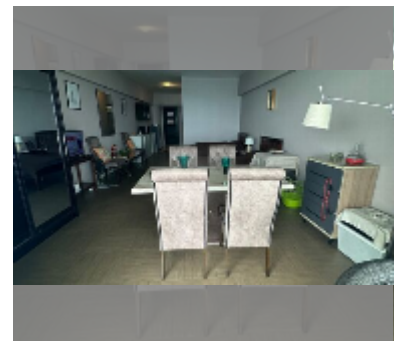

Condo for sale studio 56 m² in Sunshine Beach Condotel, Pattaya

฿ 4,000,000

UNIT PARAMETERS:

UID	FS-241348
quota	thai quota
type	studio
size	56m²
floor	26
view	sea view

PROJECT PARAMETERS:

district	Na Jomtien
buildings	1
floors	32
built in	1995

FACILITIES:

General information: highrise, meters to beach: 50, minutes to beach: 1, beach front.

Swimming pool: swimming pool.

Health zone: gym, sauna.

Other: lobby, CCTV, security.