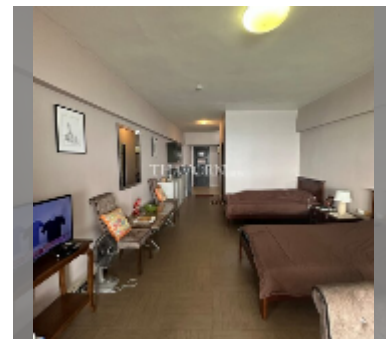

Condo for sale studio 56 m² in Sunshine Beach Condotel, Pattaya

฿ 4,000,000

UNIT PARAMETERS:

UID	FS-241348
quota	thai quota
type	studio
size	56m²
floor	26
view	sea view

PROJECT PARAMETERS:

district	Na Jomtien
buildings	1
floors	32
built in	1995

FACILITIES:

General information: highrise, meters to beach: 50, minutes to beach: 1, beach front.

Swimming pool: swimming pool.

Health zone: gym, sauna.

Other: lobby, CCTV, security.